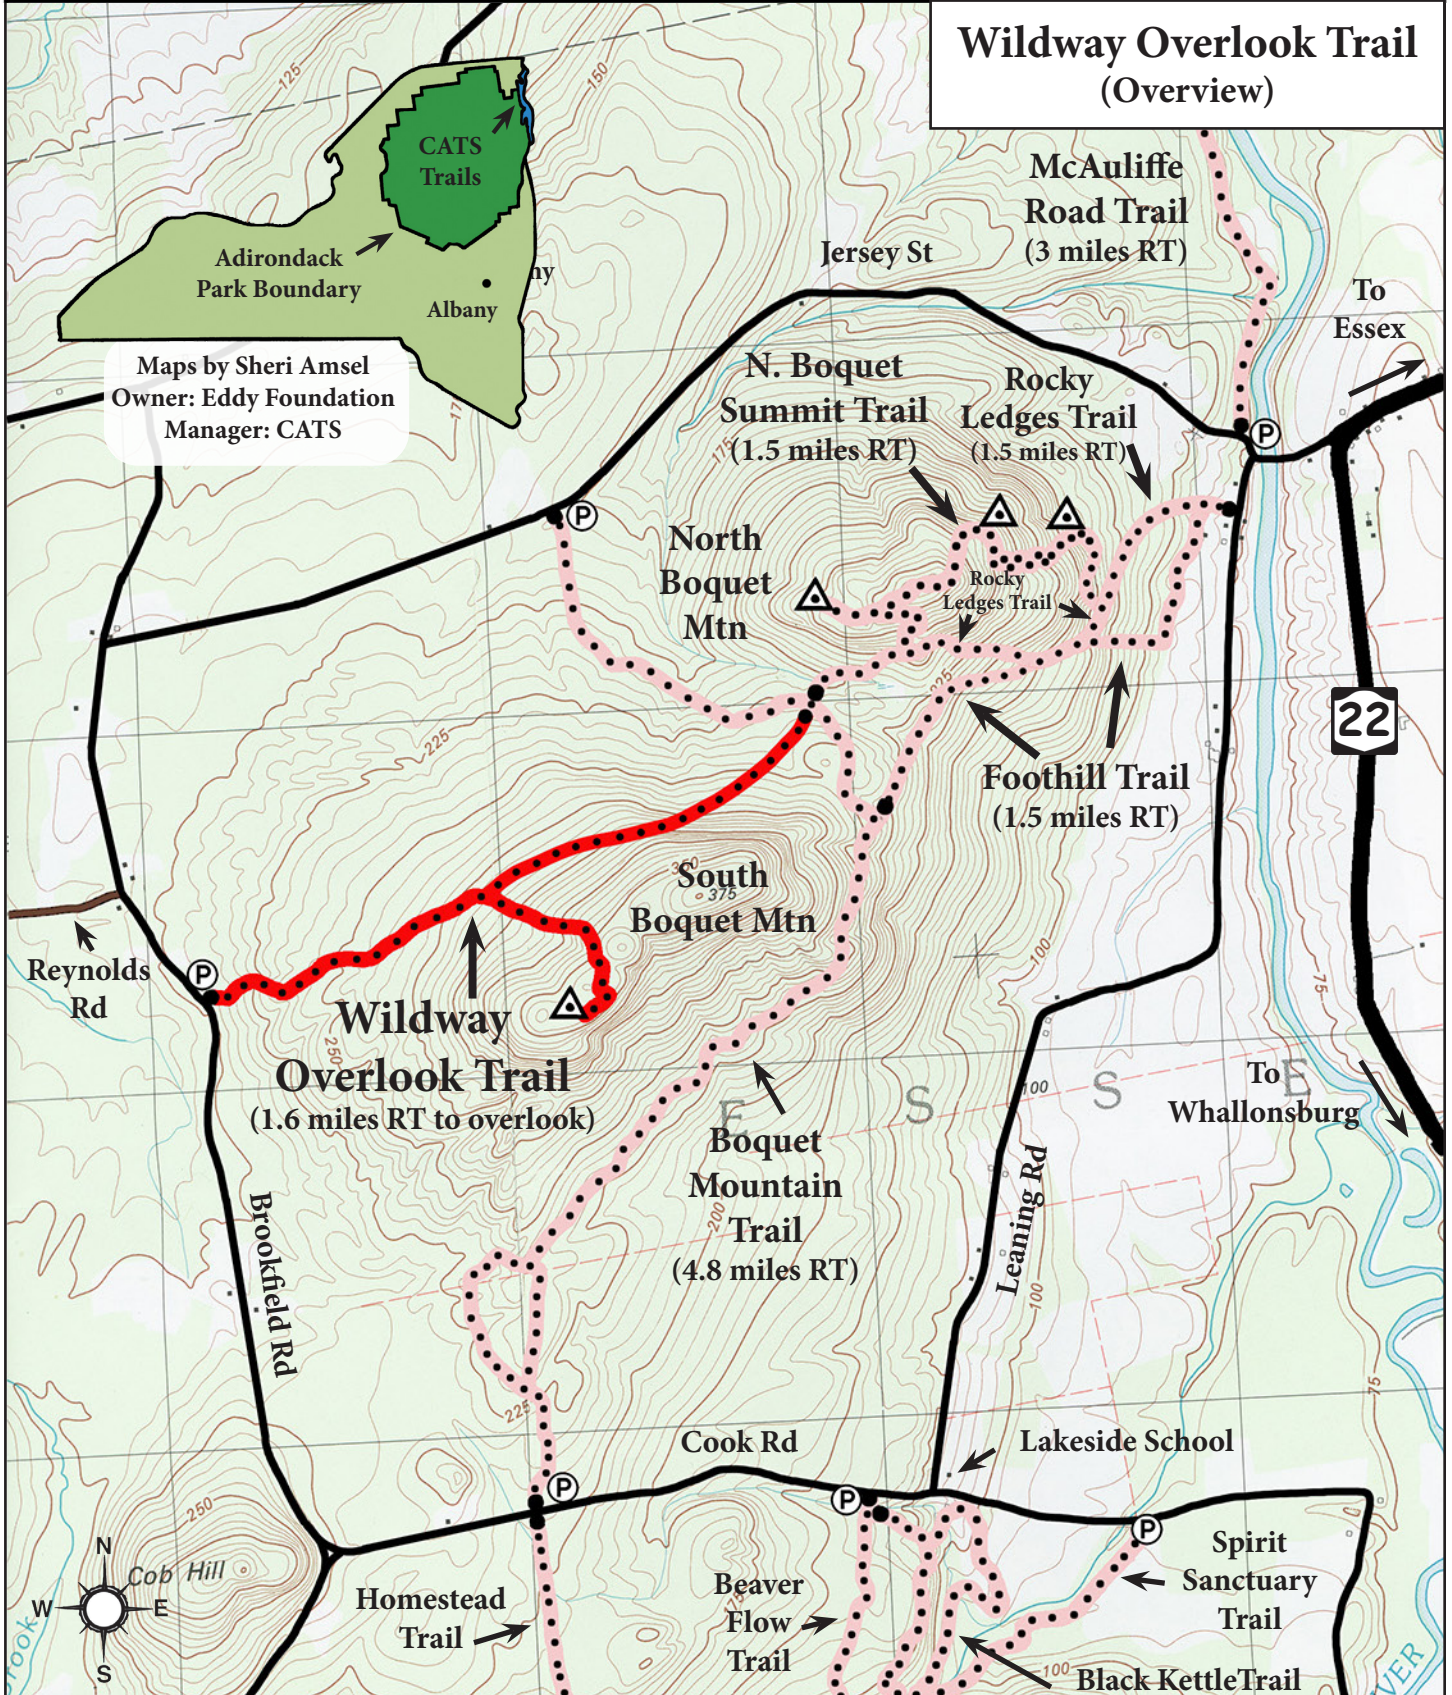

CHAMPLAIN AREA TRAILS

SAVING LAND PAW MAKING TRAILS

Wildway Overlook Trail (Overview)

Maps by Sheri Amsel
Owner: Eddy Foundation
Manager: CATS