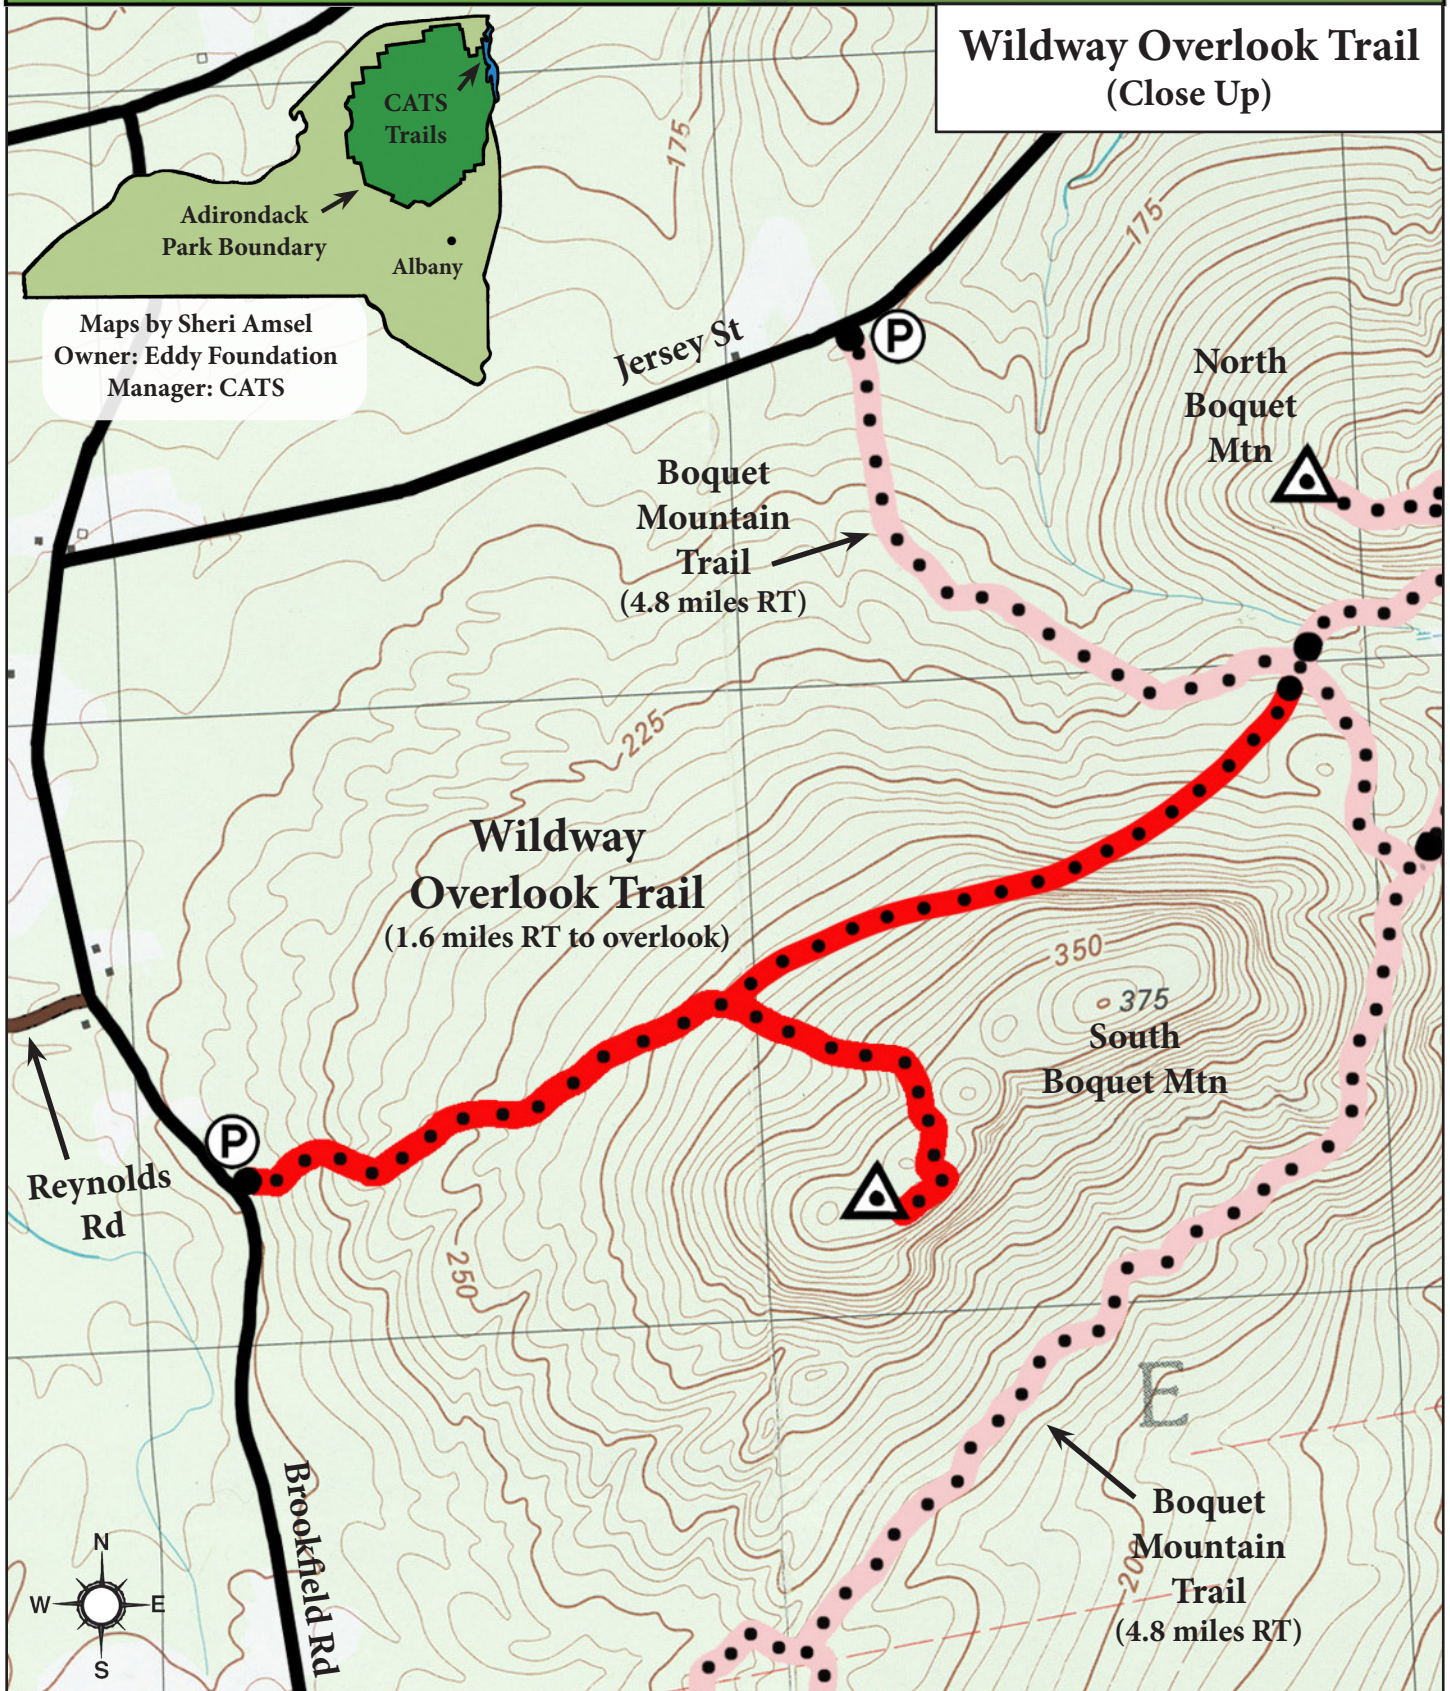

CHAMPLAIN AREA TRAILS

SAVING LAND MAKING TRAILS

Wildway Overlook Trail (Close Up)

Maps by Sheri Amsel
Owner: Eddy Foundation
Manager: CATS

Reynolds Rd

Jersey St

Brookfield Rd

Boquet Mountain Trail
(4.8 miles RT)

Wildway Overlook Trail
(1.6 miles RT to overlook)

North Boquet Mtn

South Boquet Mtn

Boquet Mountain Trail
(4.8 miles RT)