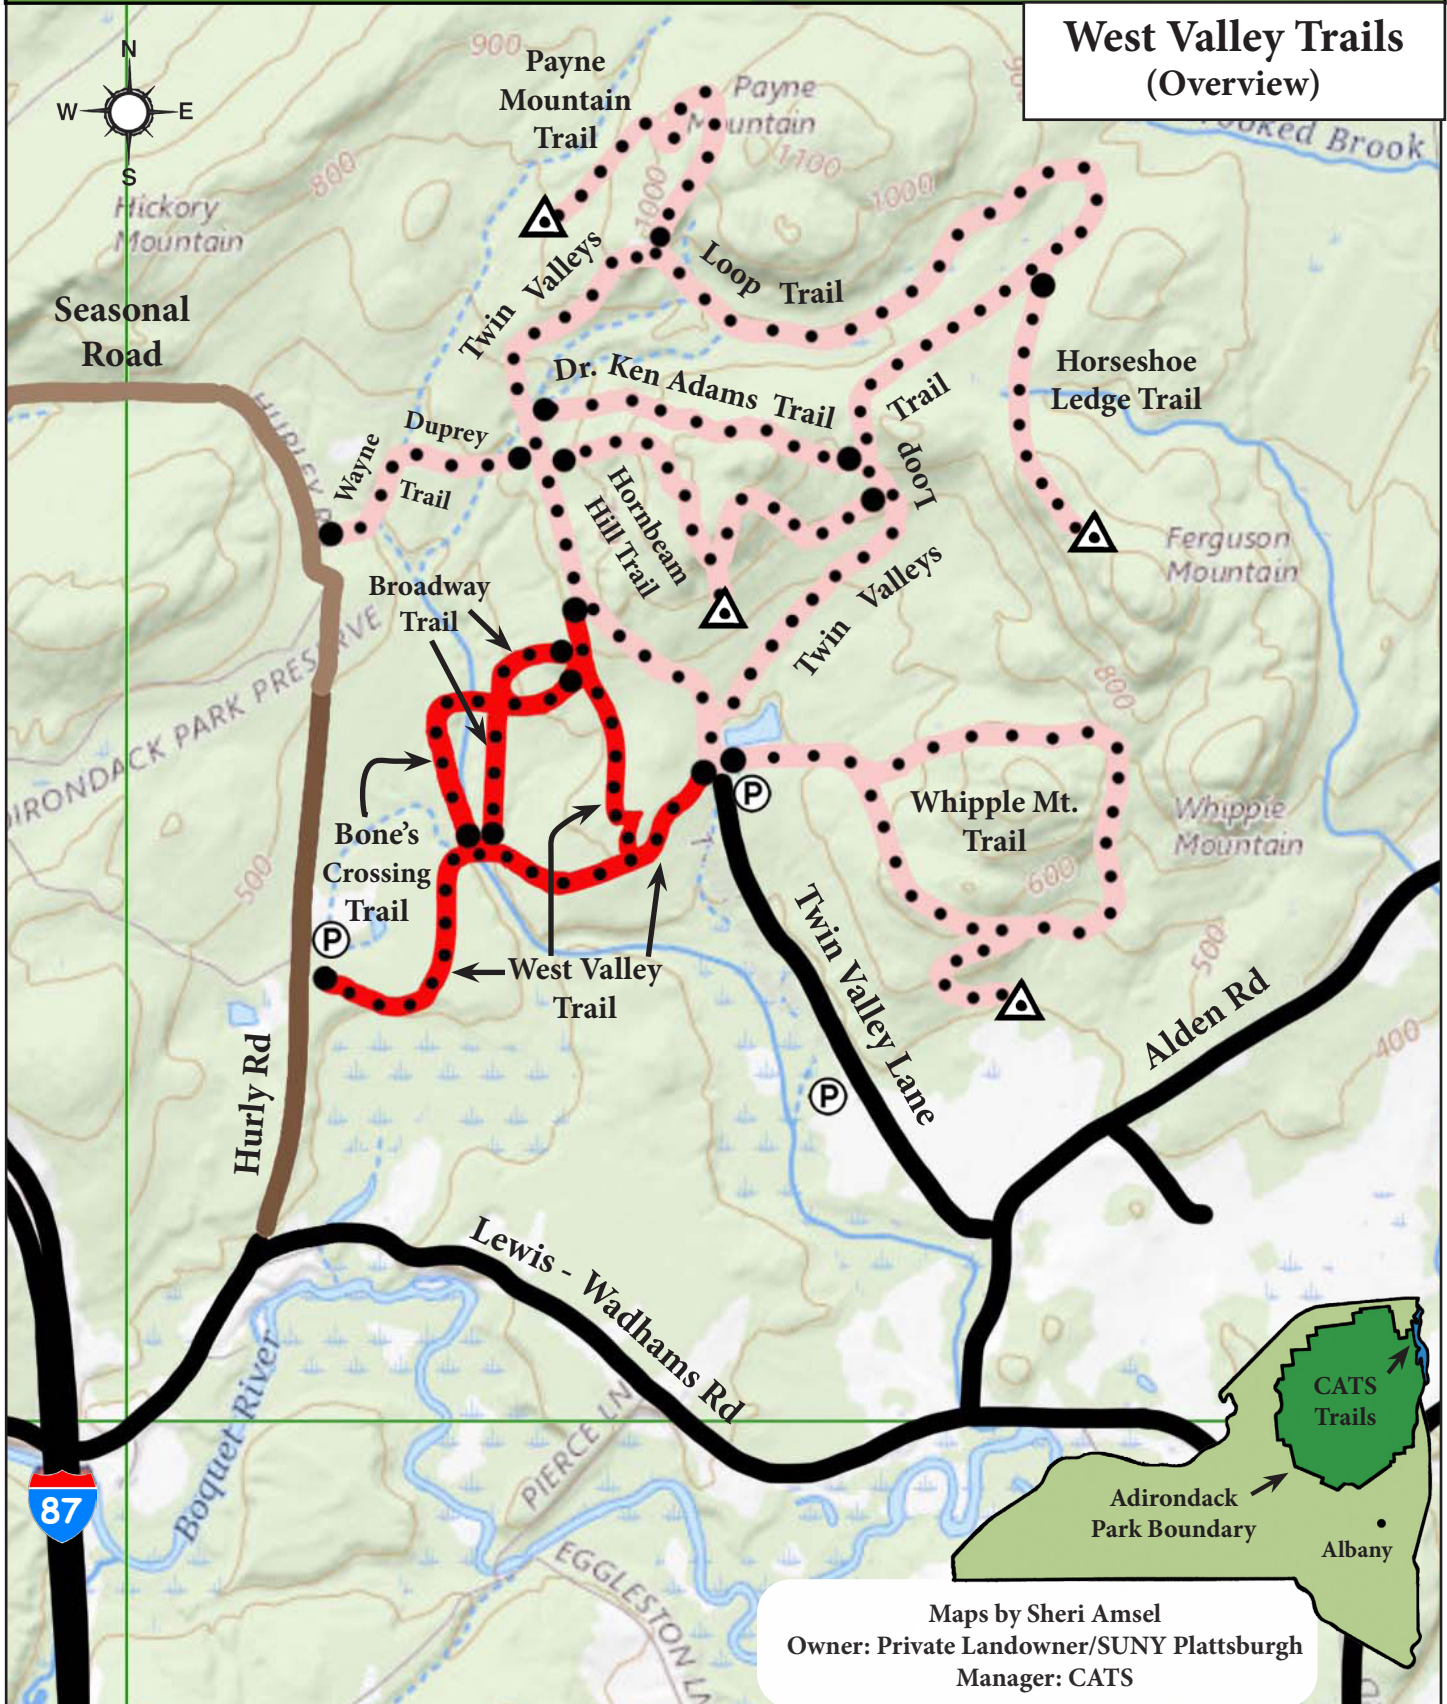

# CHAMPLAIN AREA TRAILS

SAVING LAND MAKING TRAILS

## West Valley Trails (Overview)

Maps by Sheri Amsel  
Owner: Private Landowner/SUNY Plattsburgh  
Manager: CATS