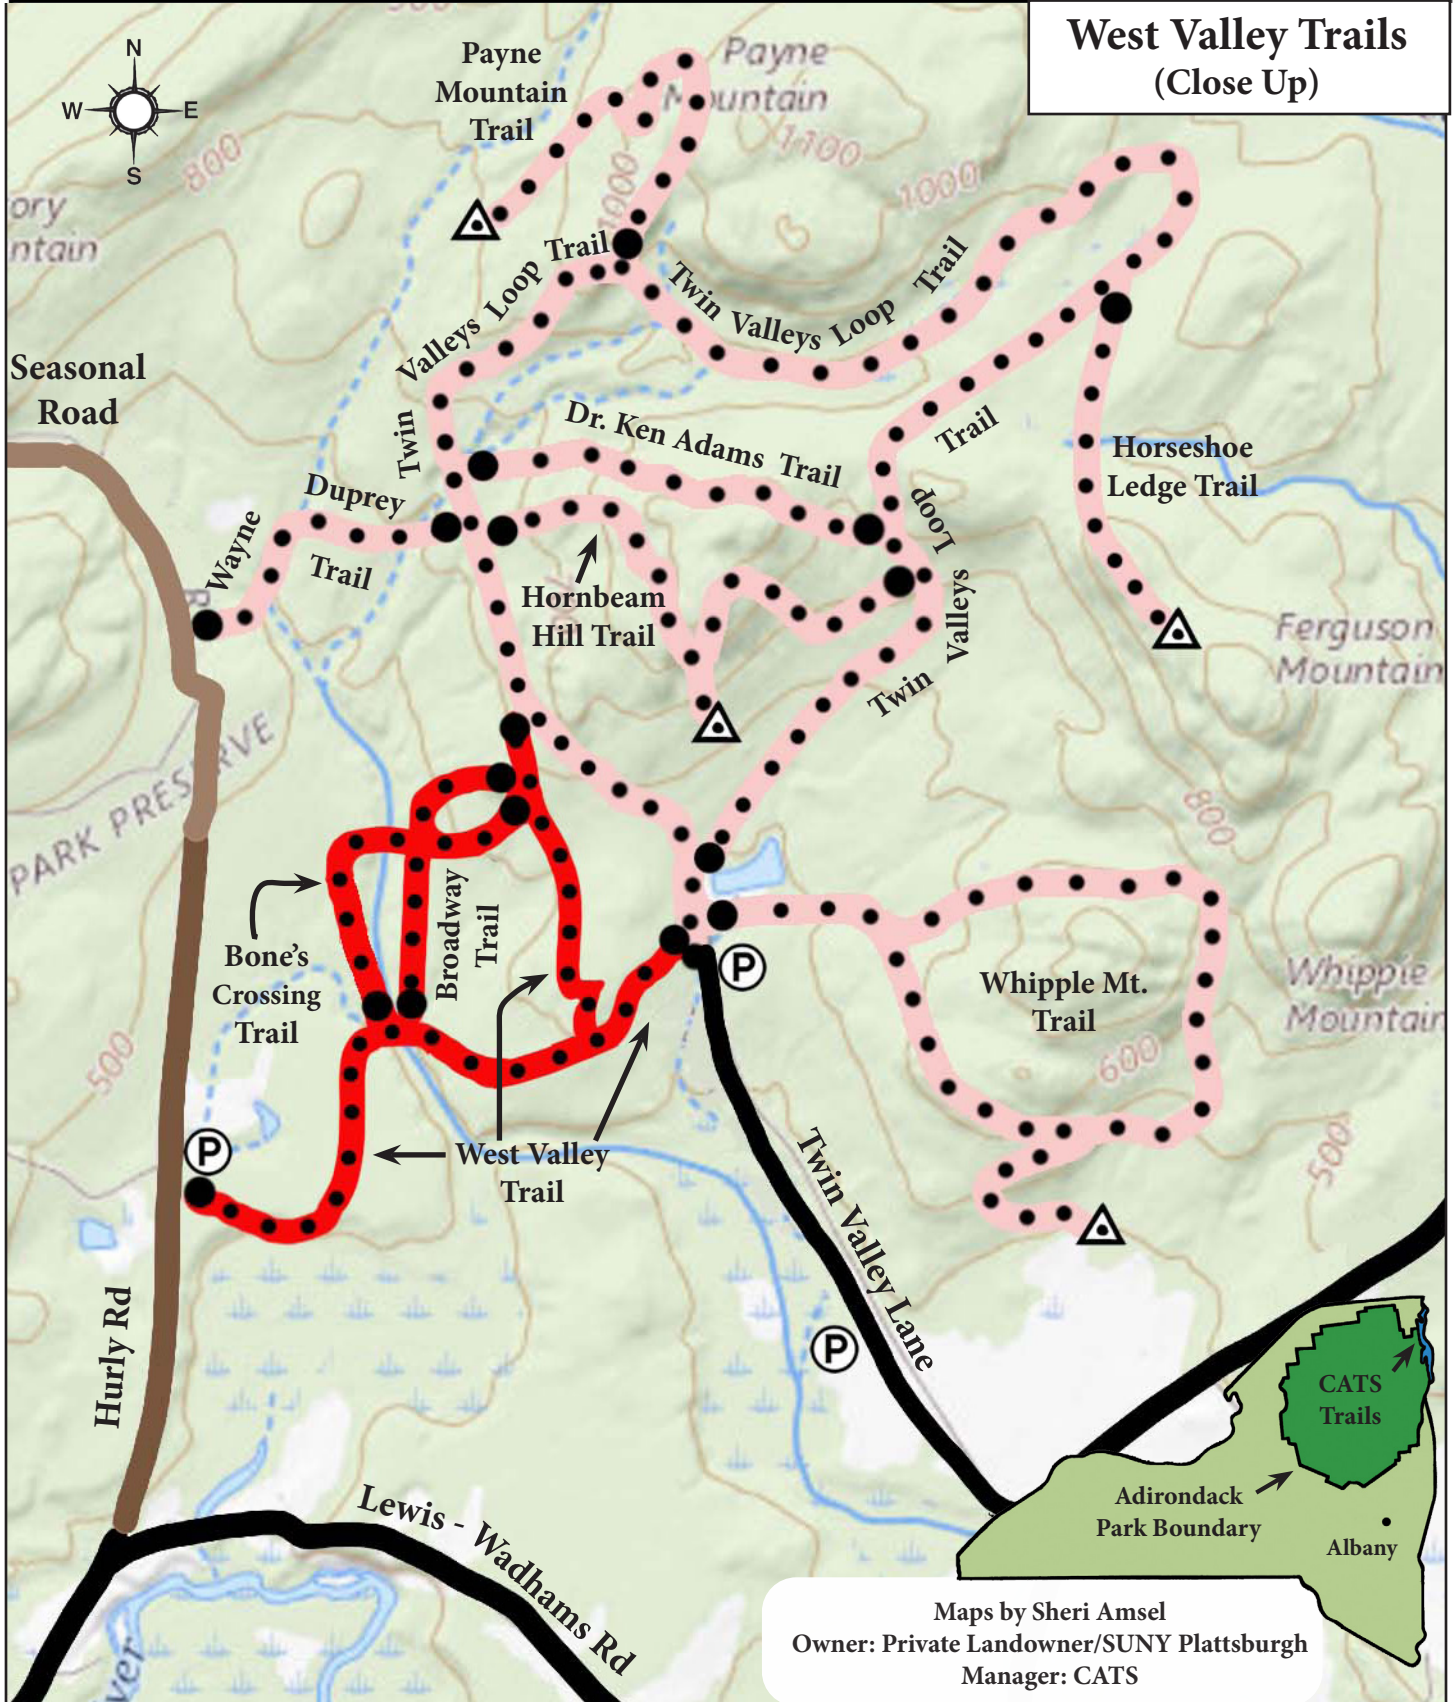

CHAMPLAIN AREA TRAILS

SAVING LAND PAW MAKING TRAILS

West Valley Trails (Close Up)

Maps by Sheri Amsel
Owner: Private Landowner/SUNY Plattsburgh
Manager: CATS