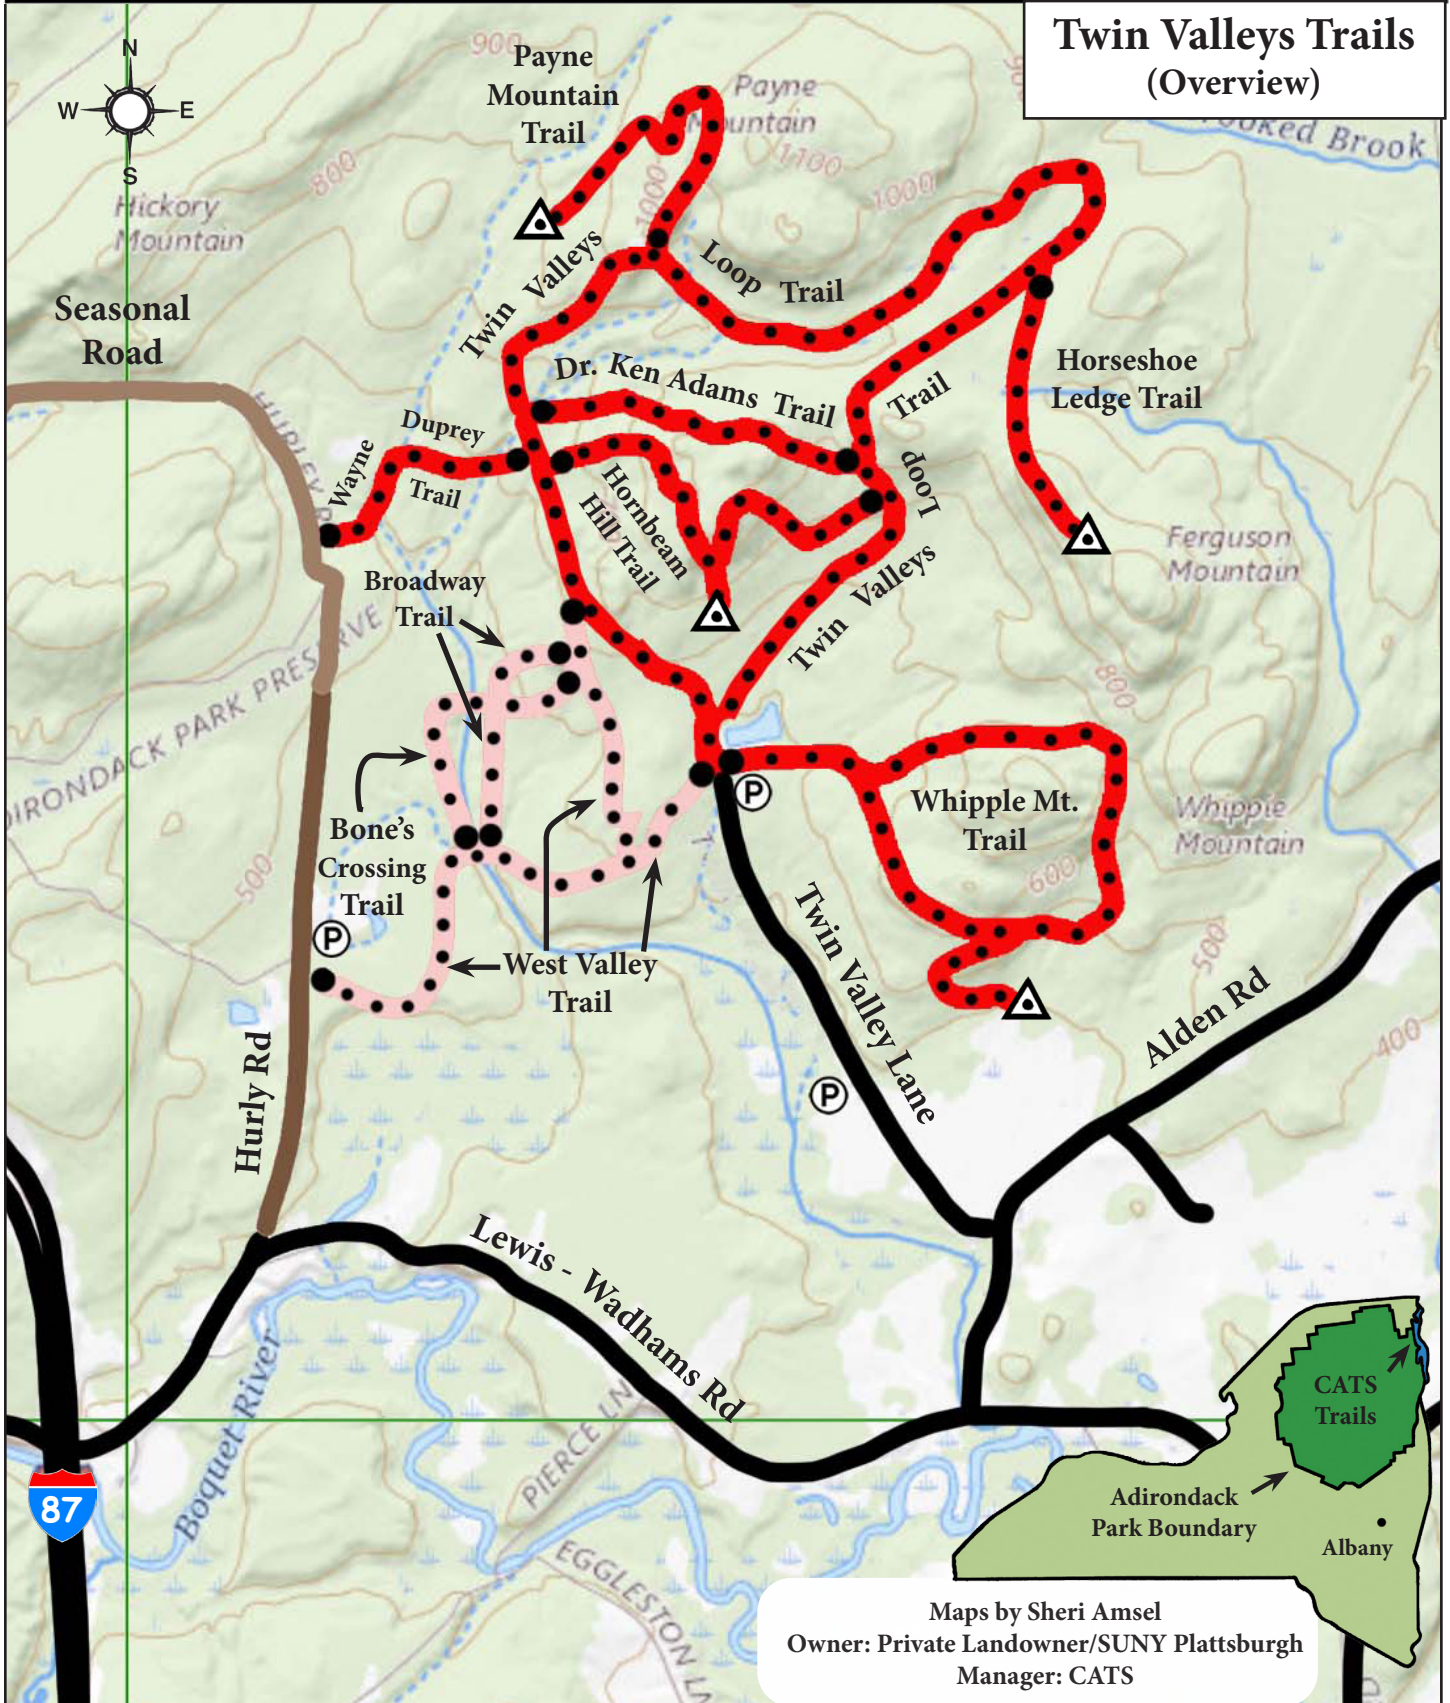

# CHAMPLAIN AREA TRAILS

SAVING LAND PAW MAKING TRAILS

## Twin Valleys Trails (Overview)

Maps by Sheri Amsel  
 Owner: Private Landowner/SUNY Plattsburgh  
 Manager: CATS