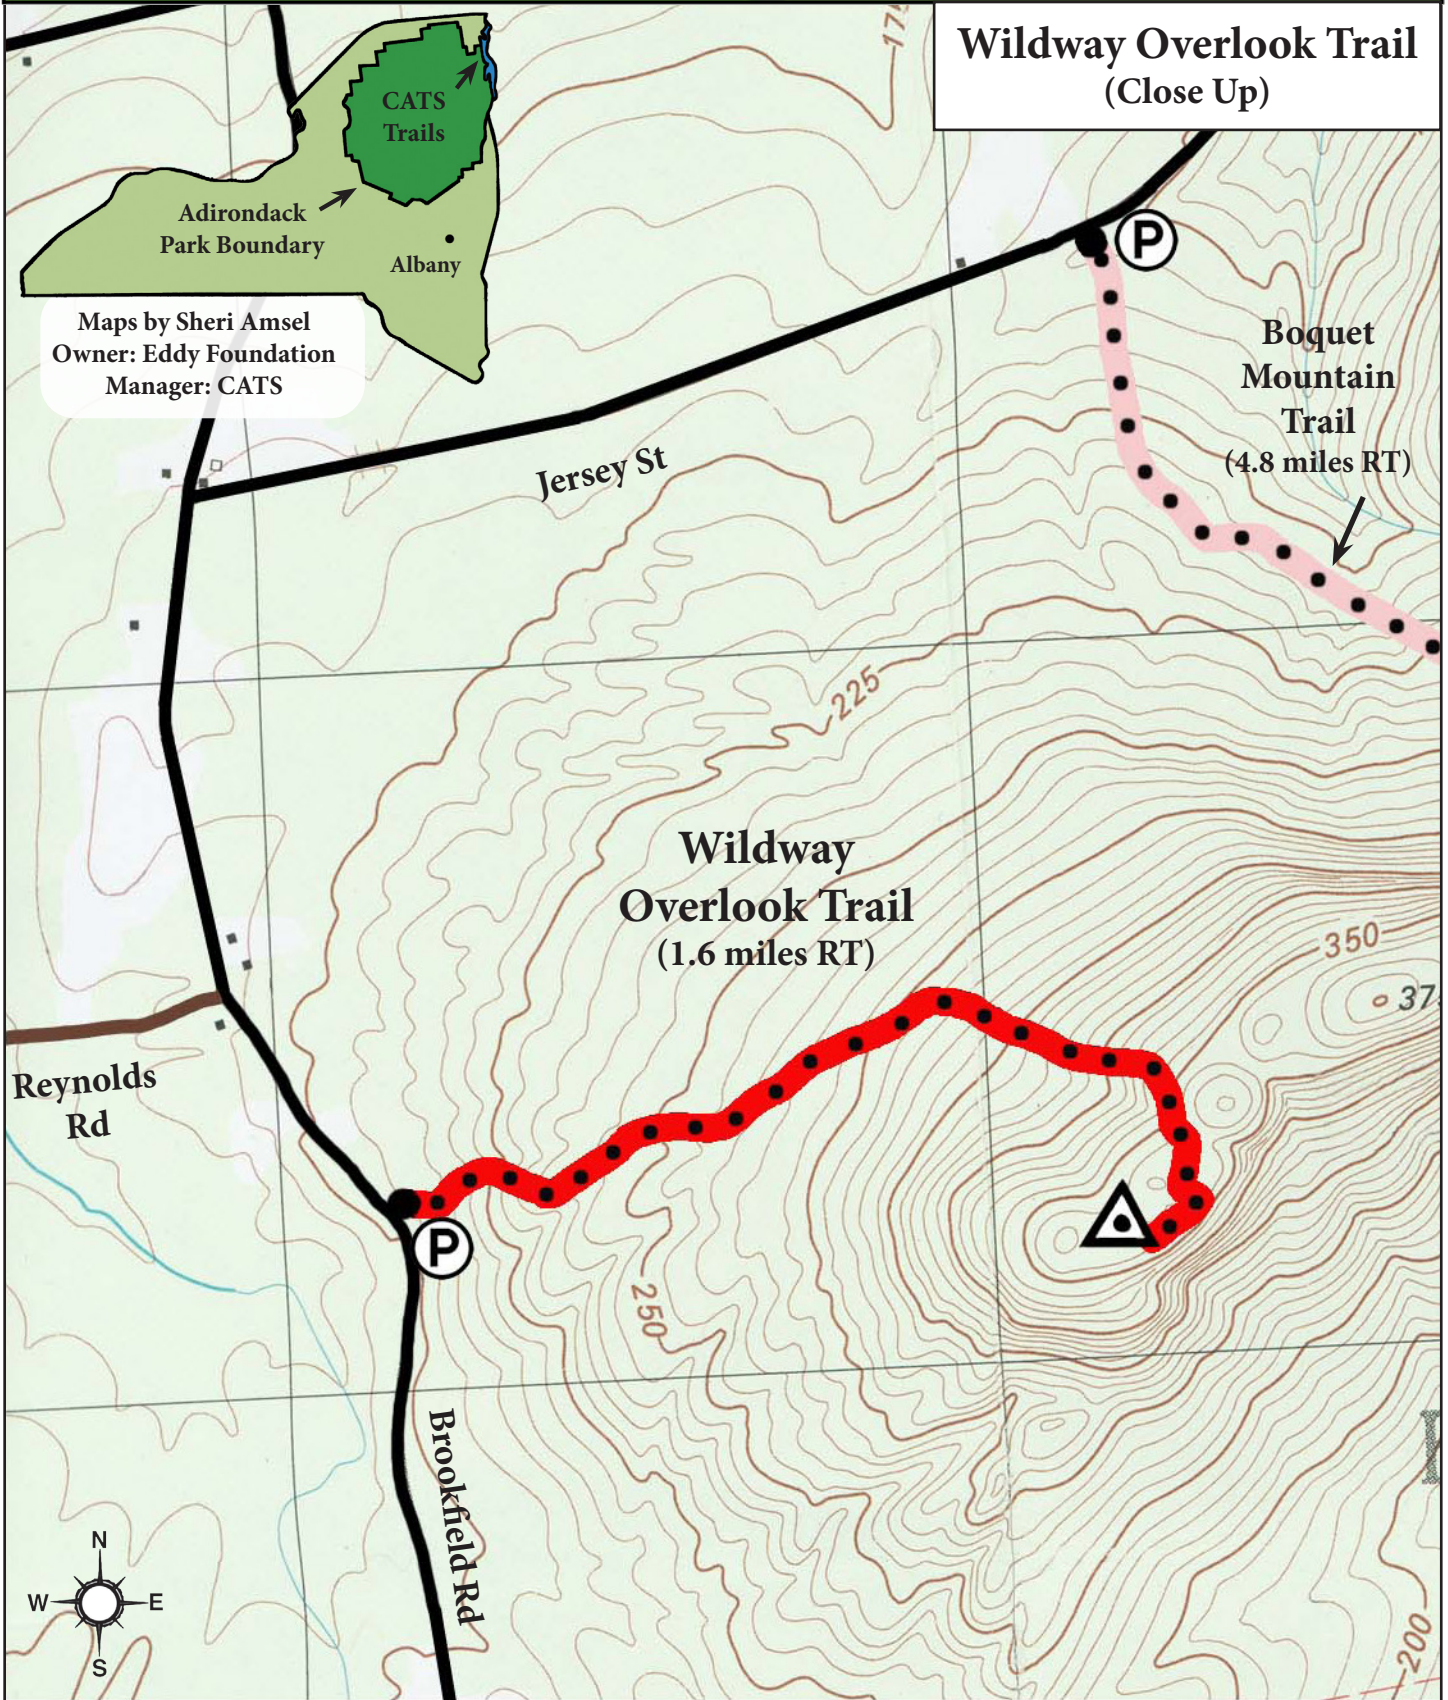

CHAMPLAIN AREA TRAILS

SAVING LAND MAKING TRAILS

Wildway Overlook Trail
(Close Up)

Boquet Mountain Trail
(4.8 miles RT)

Wildway Overlook Trail
(1.6 miles RT)

Maps by Sheri Amsel
Owner: Eddy Foundation
Manager: CATS