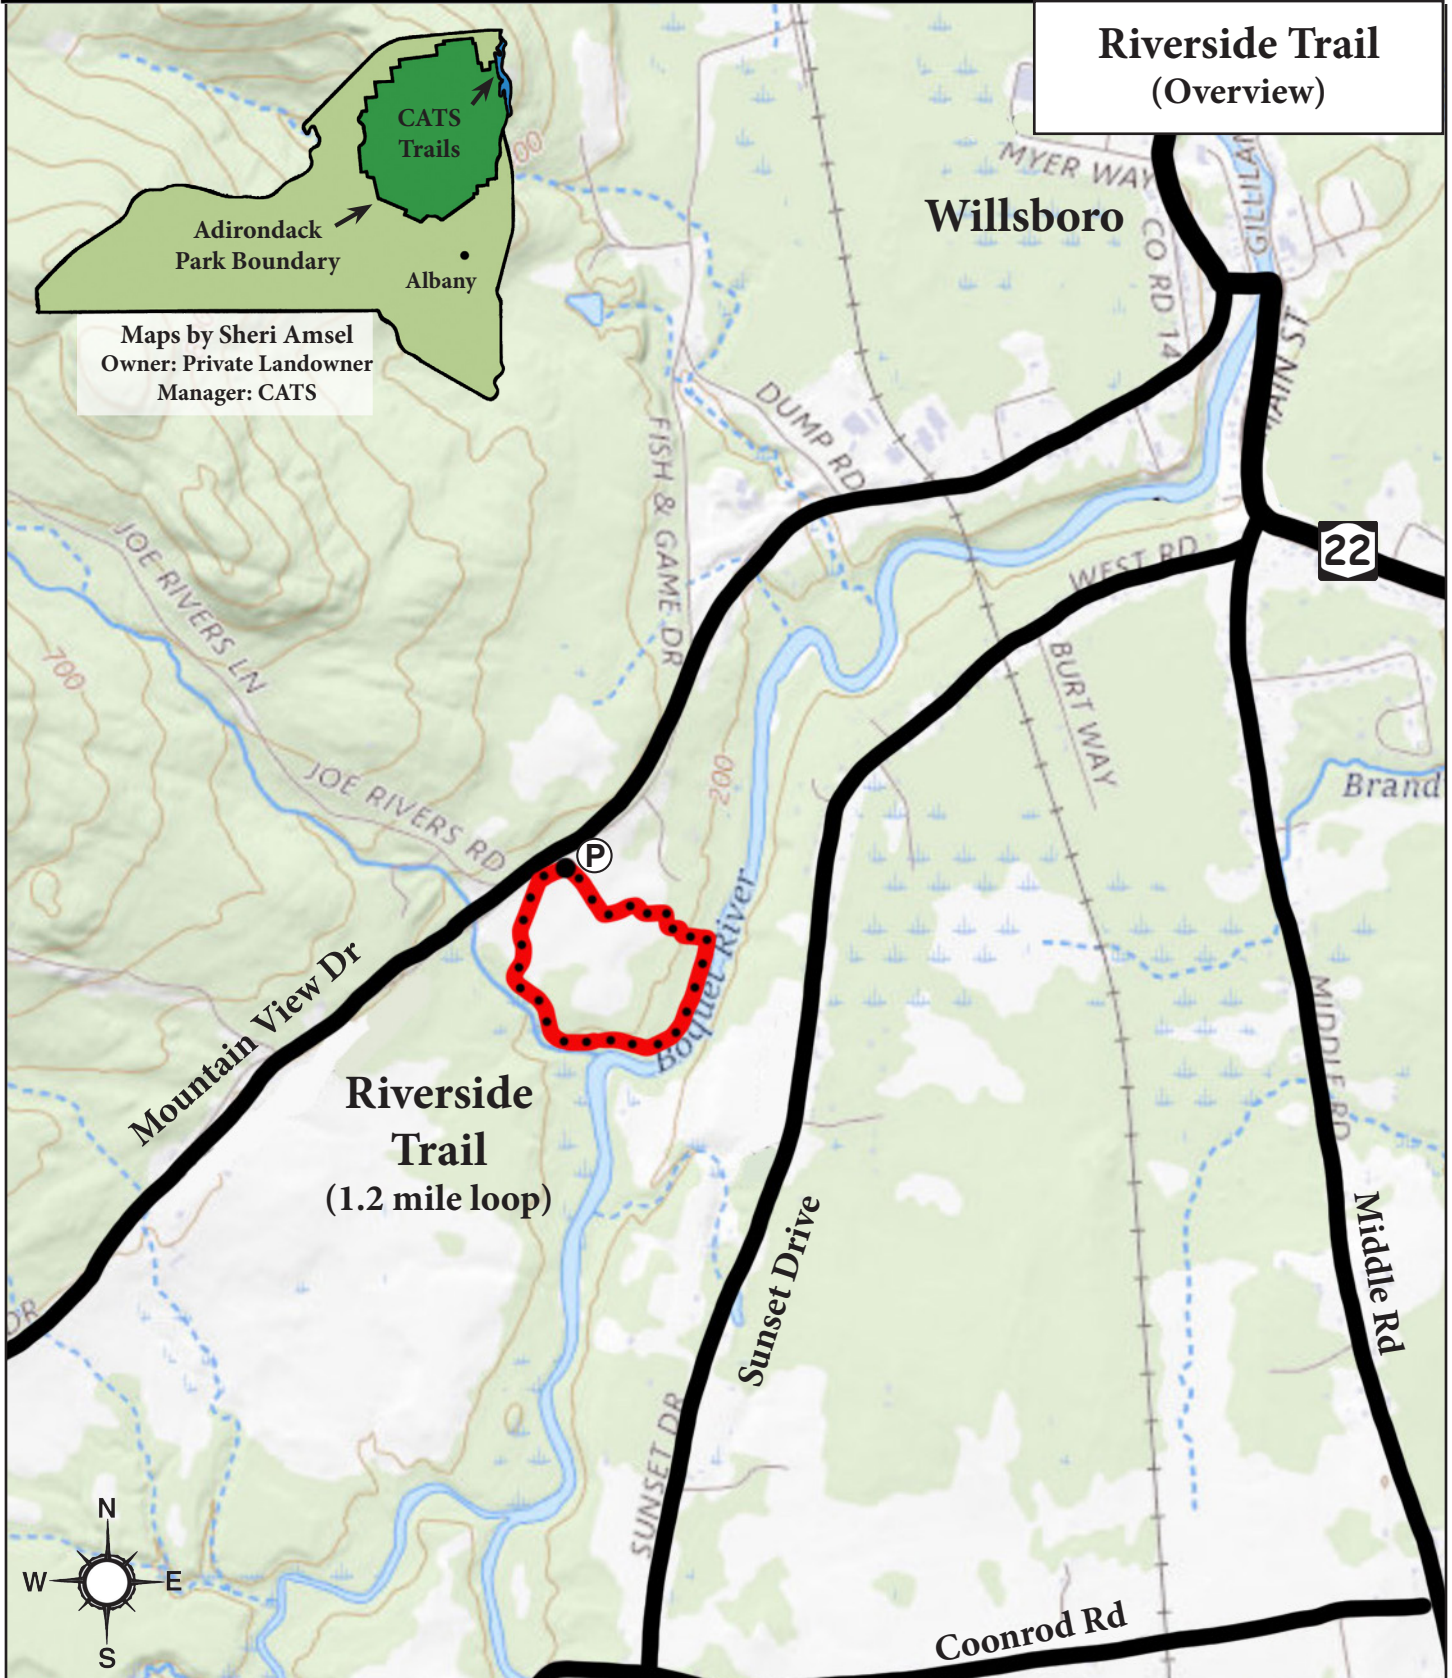

CHAMPLAIN AREA TRAILS

SAVING LAND PAW MAKING TRAILS

Riverside Trail (Overview)

Maps by Sheri Amsel
Owner: Private Landowner
Manager: CATS