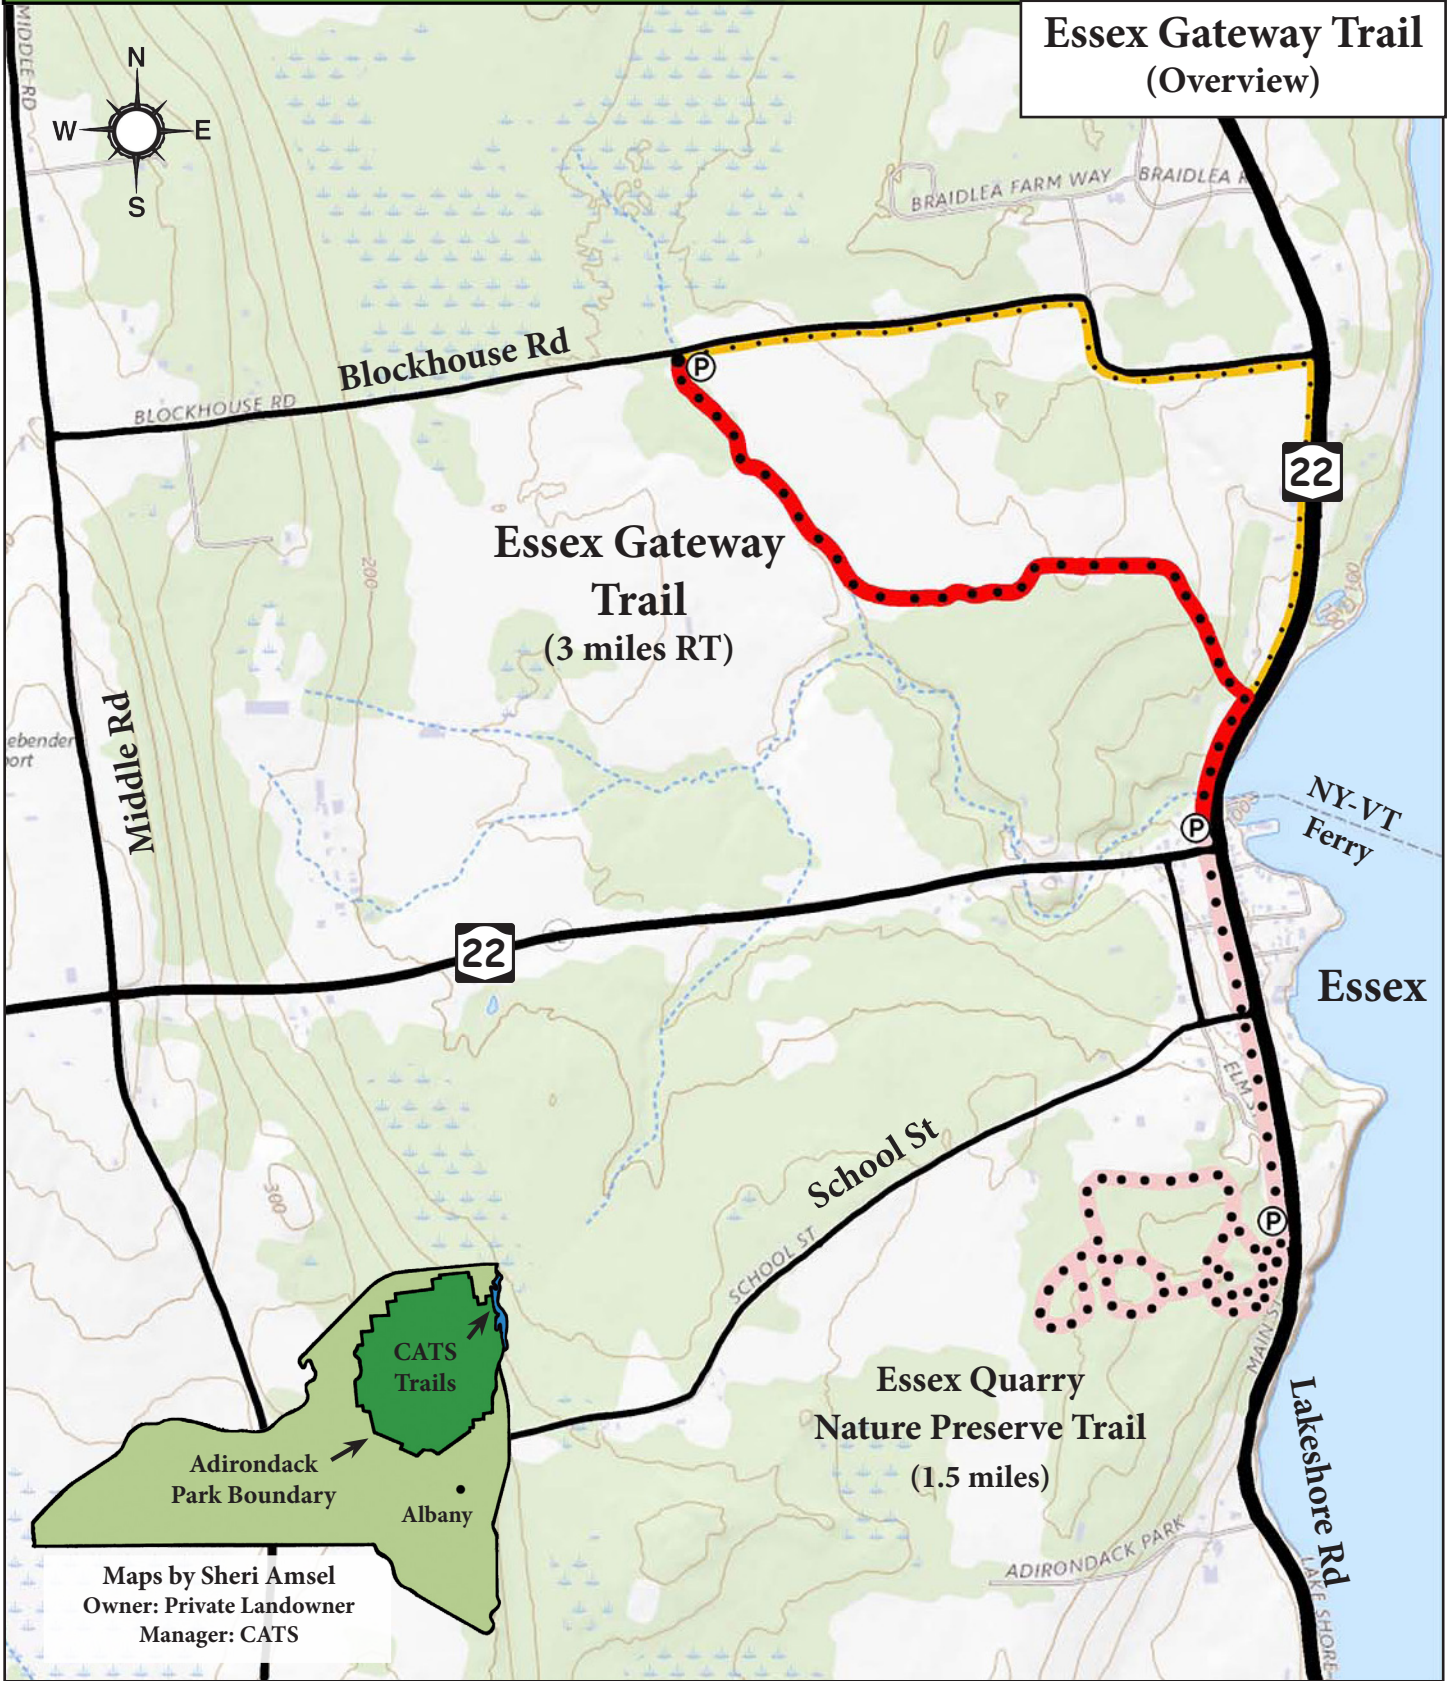

CHAMPLAIN AREA TRAILS

SAVING LAND PAW MAKING TRAILS

Essex Gateway Trail (Overview)

Maps by Sheri Amsel
 Owner: Private Landowner
 Manager: CATS