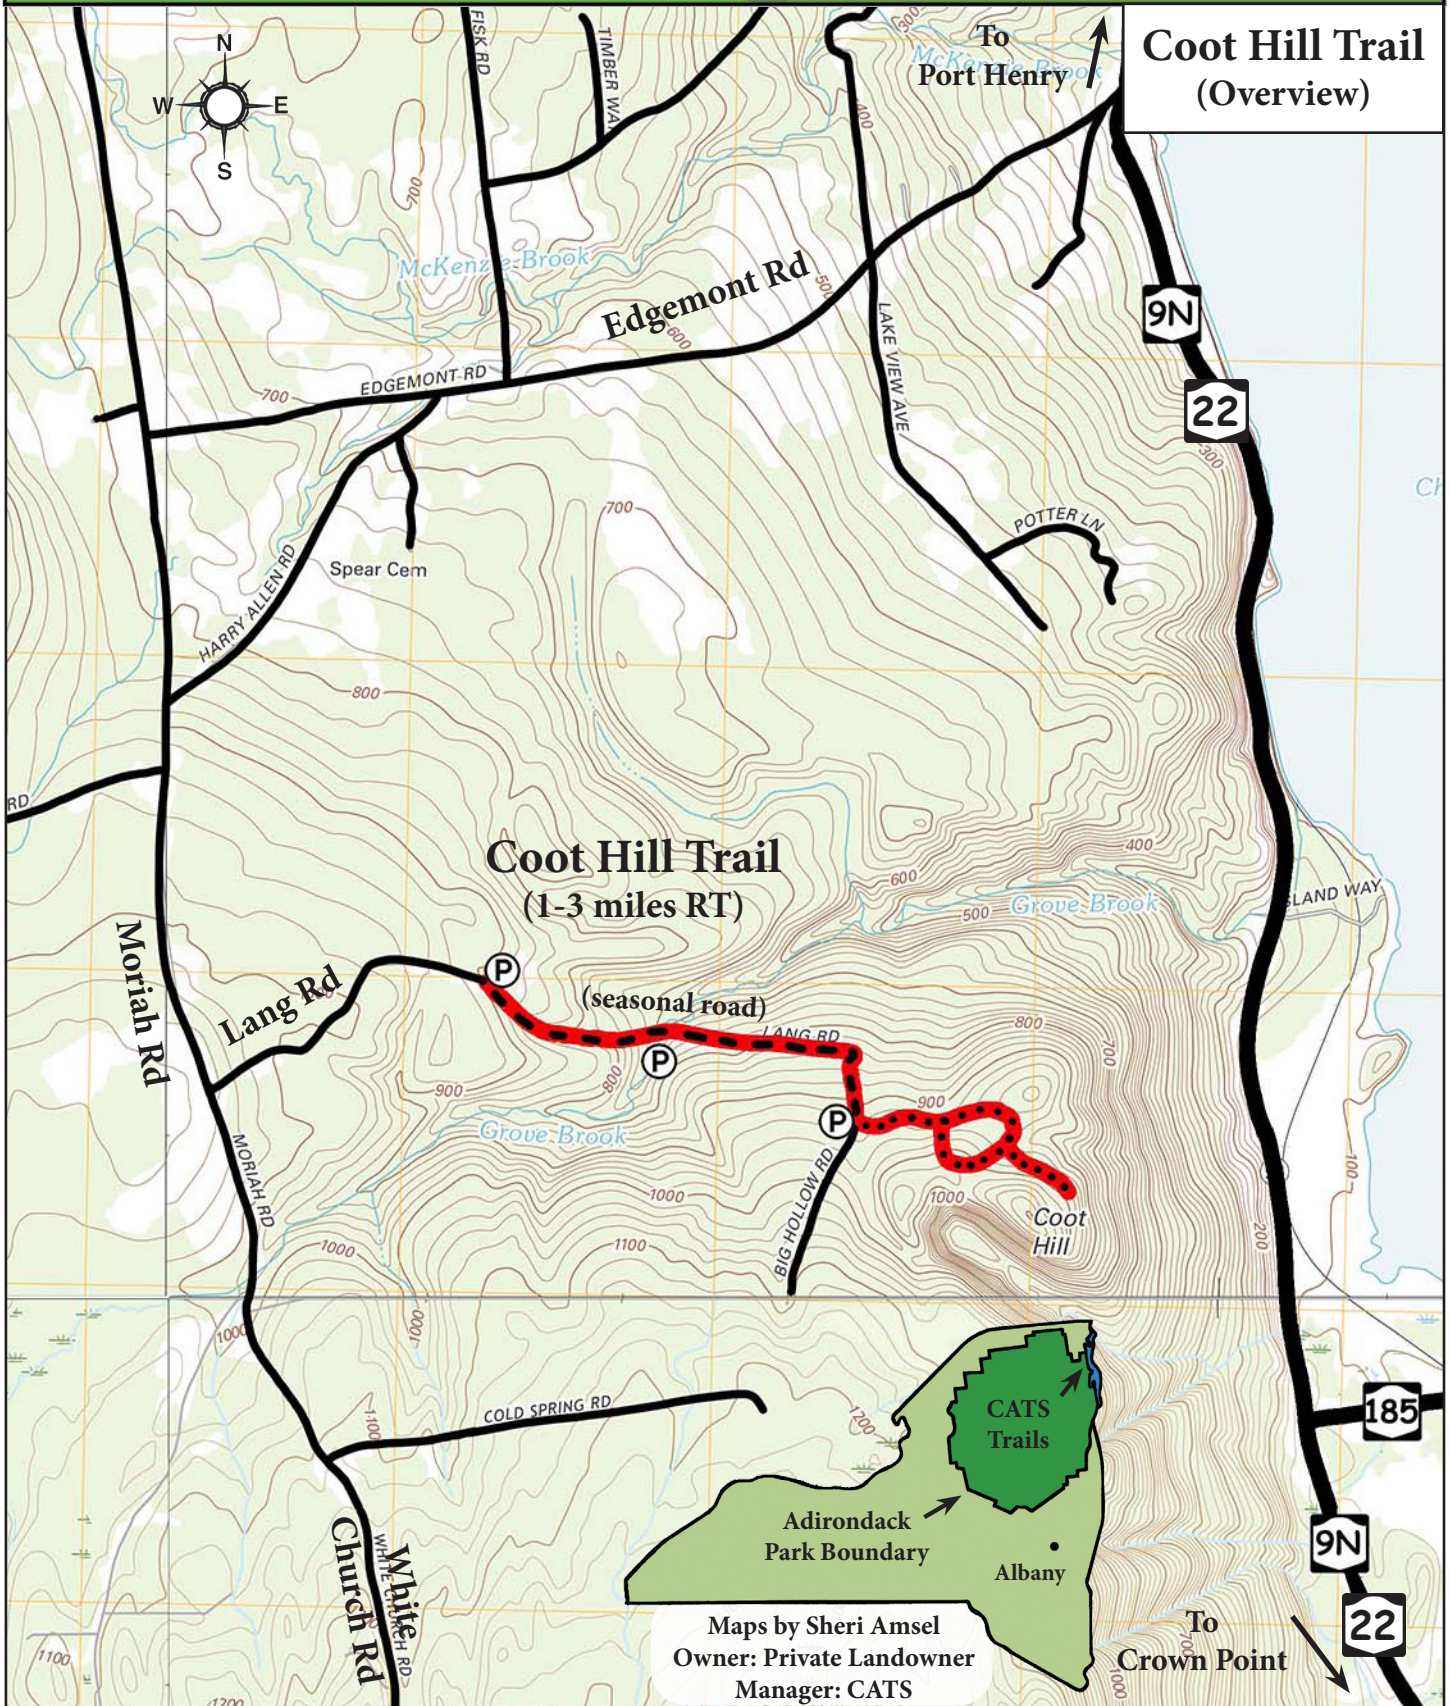

CHAMPLAIN AREA TRAILS

SAVING LAND MAKING TRAILS

Coot Hill Trail
(Overview)

Coot Hill Trail
(1-3 miles RT)

(seasonal road)

Maps by Sheri Amsel
Owner: Private Landowner
Manager: CATS