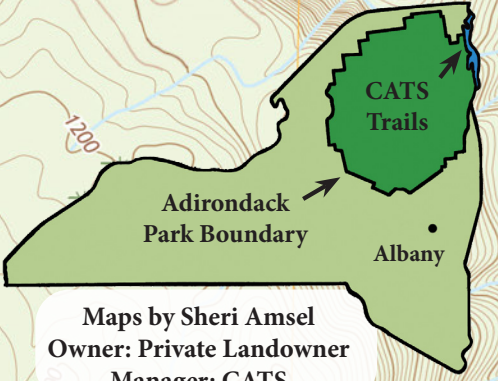

CHAMPLAIN AREA TRAILS

SAVING LAND MAKING TRAILS

Coot Hill Trail (Close Up)

Maps by Sheri Amsel
Owner: Private Landowner
Manager: CATS