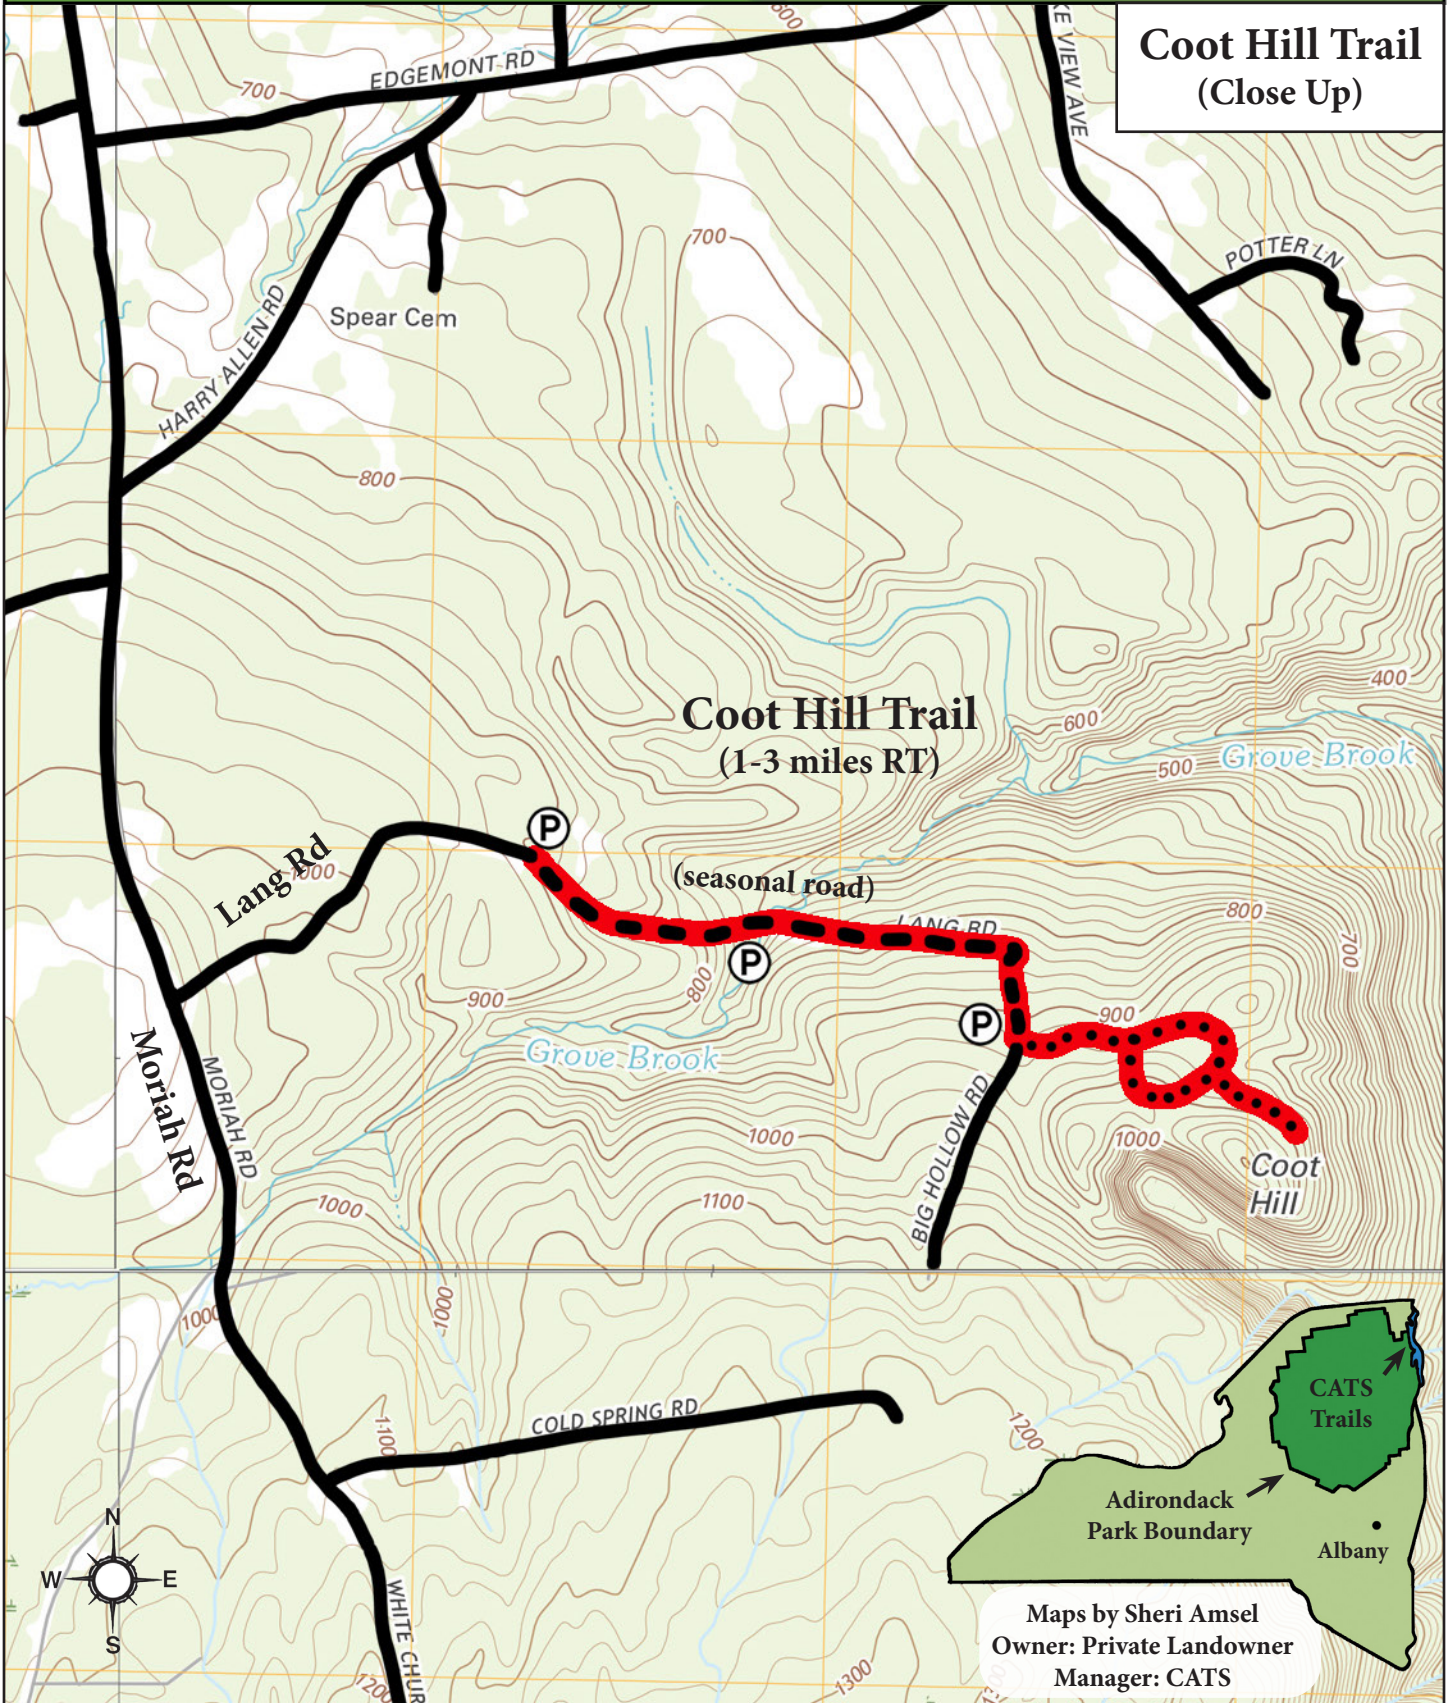

CHAMPLAIN AREA TRAILS

SAVING LAND MAKING TRAILS

Coot Hill Trail (Close Up)

Maps by Sheri Amsel
Owner: Private Landowner
Manager: CATS