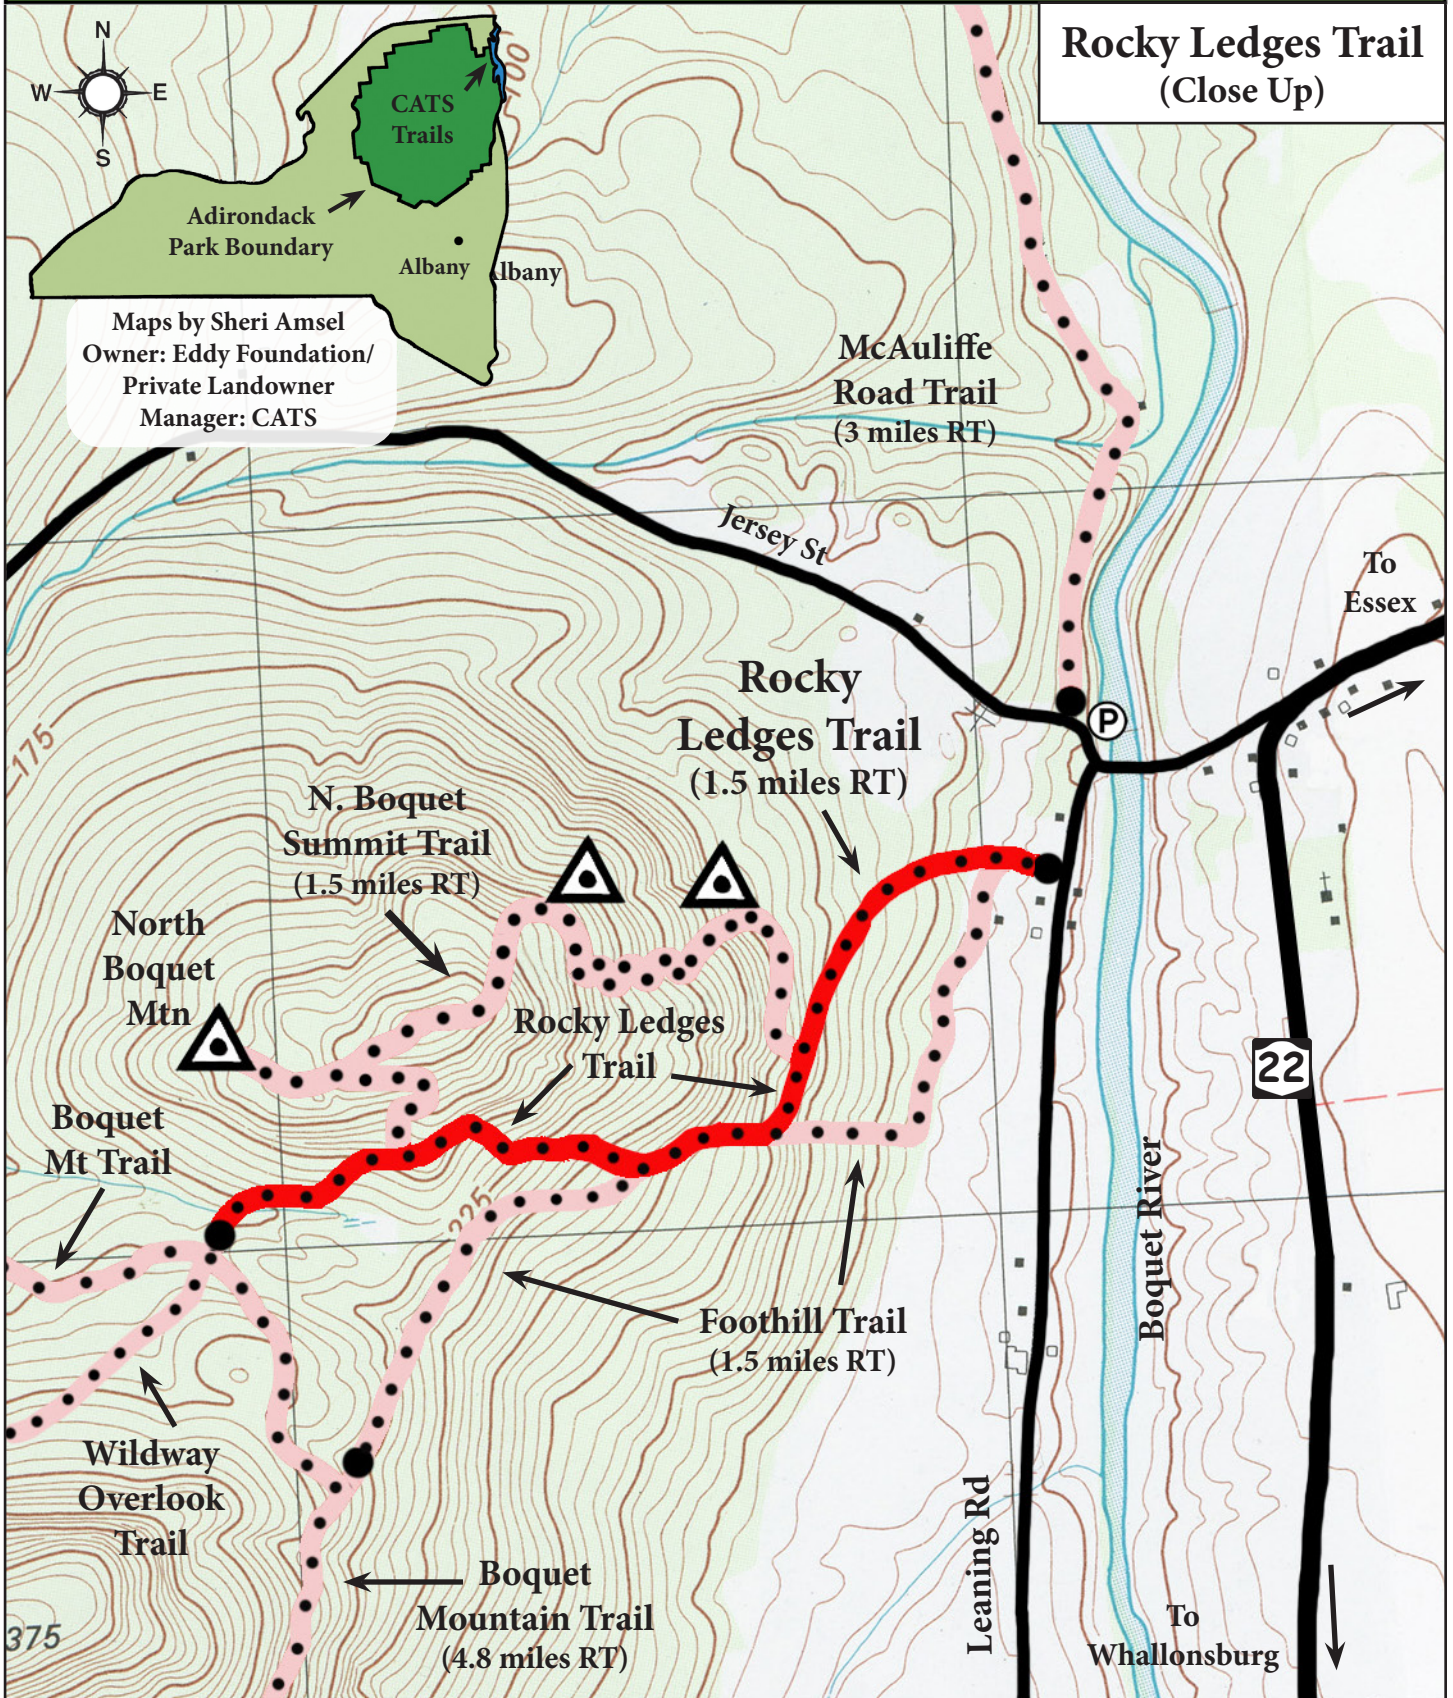

# CHAMPLAIN AREA TRAILS

SAVING LAND PAW MAKING TRAILS

**Rocky Ledges Trail  
(Close Up)**

Maps by Sheri Amsel  
Owner: Eddy Foundation/  
Private Landowner  
Manager: CATS