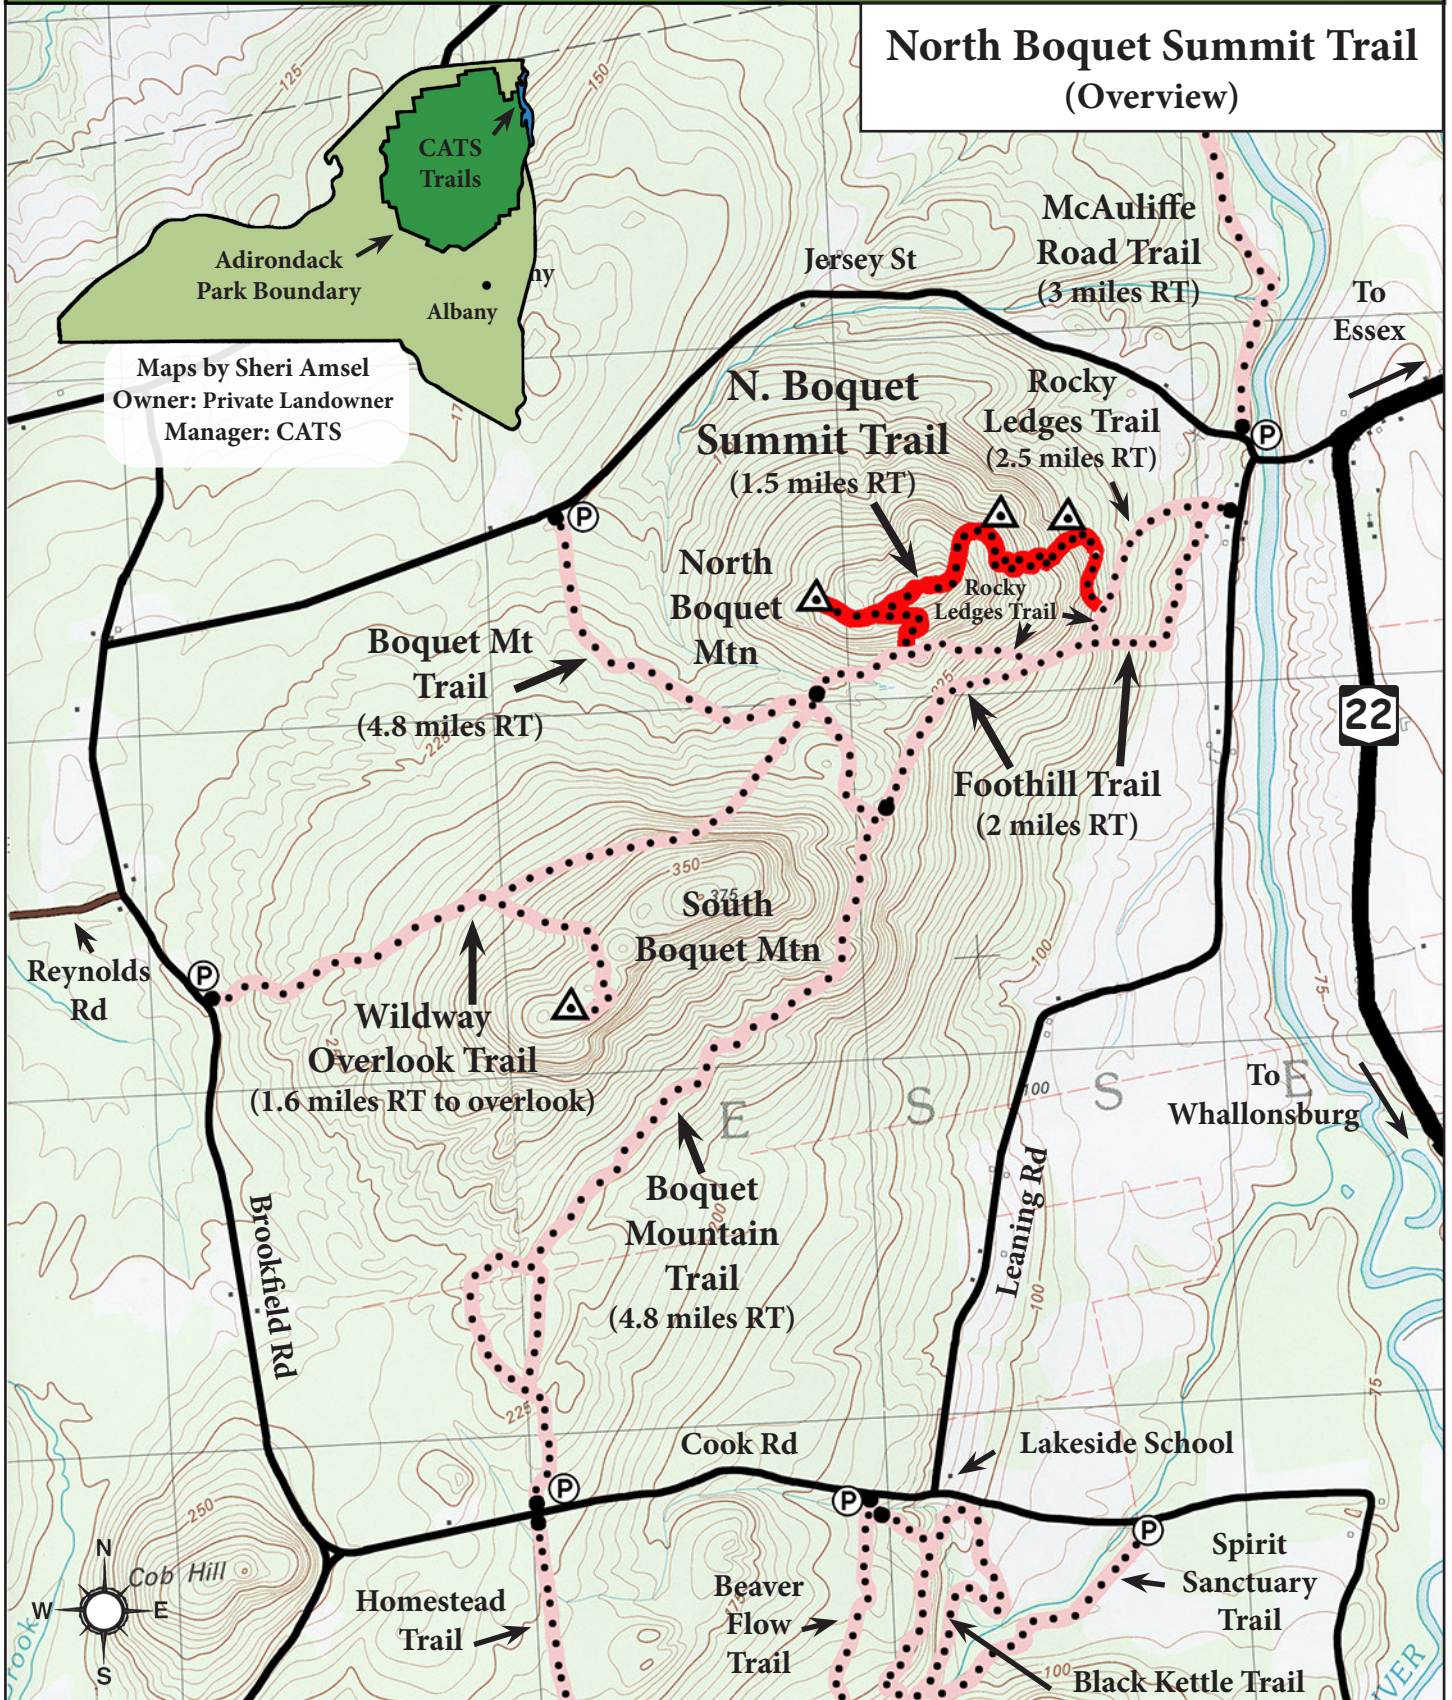

CHAMPLAIN AREA TRAILS

SAVING LAND PAW MAKING TRAILS

North Boquet Summit Trail (Overview)

Maps by Sheri Amsel
Owner: Private Landowner
Manager: CATS