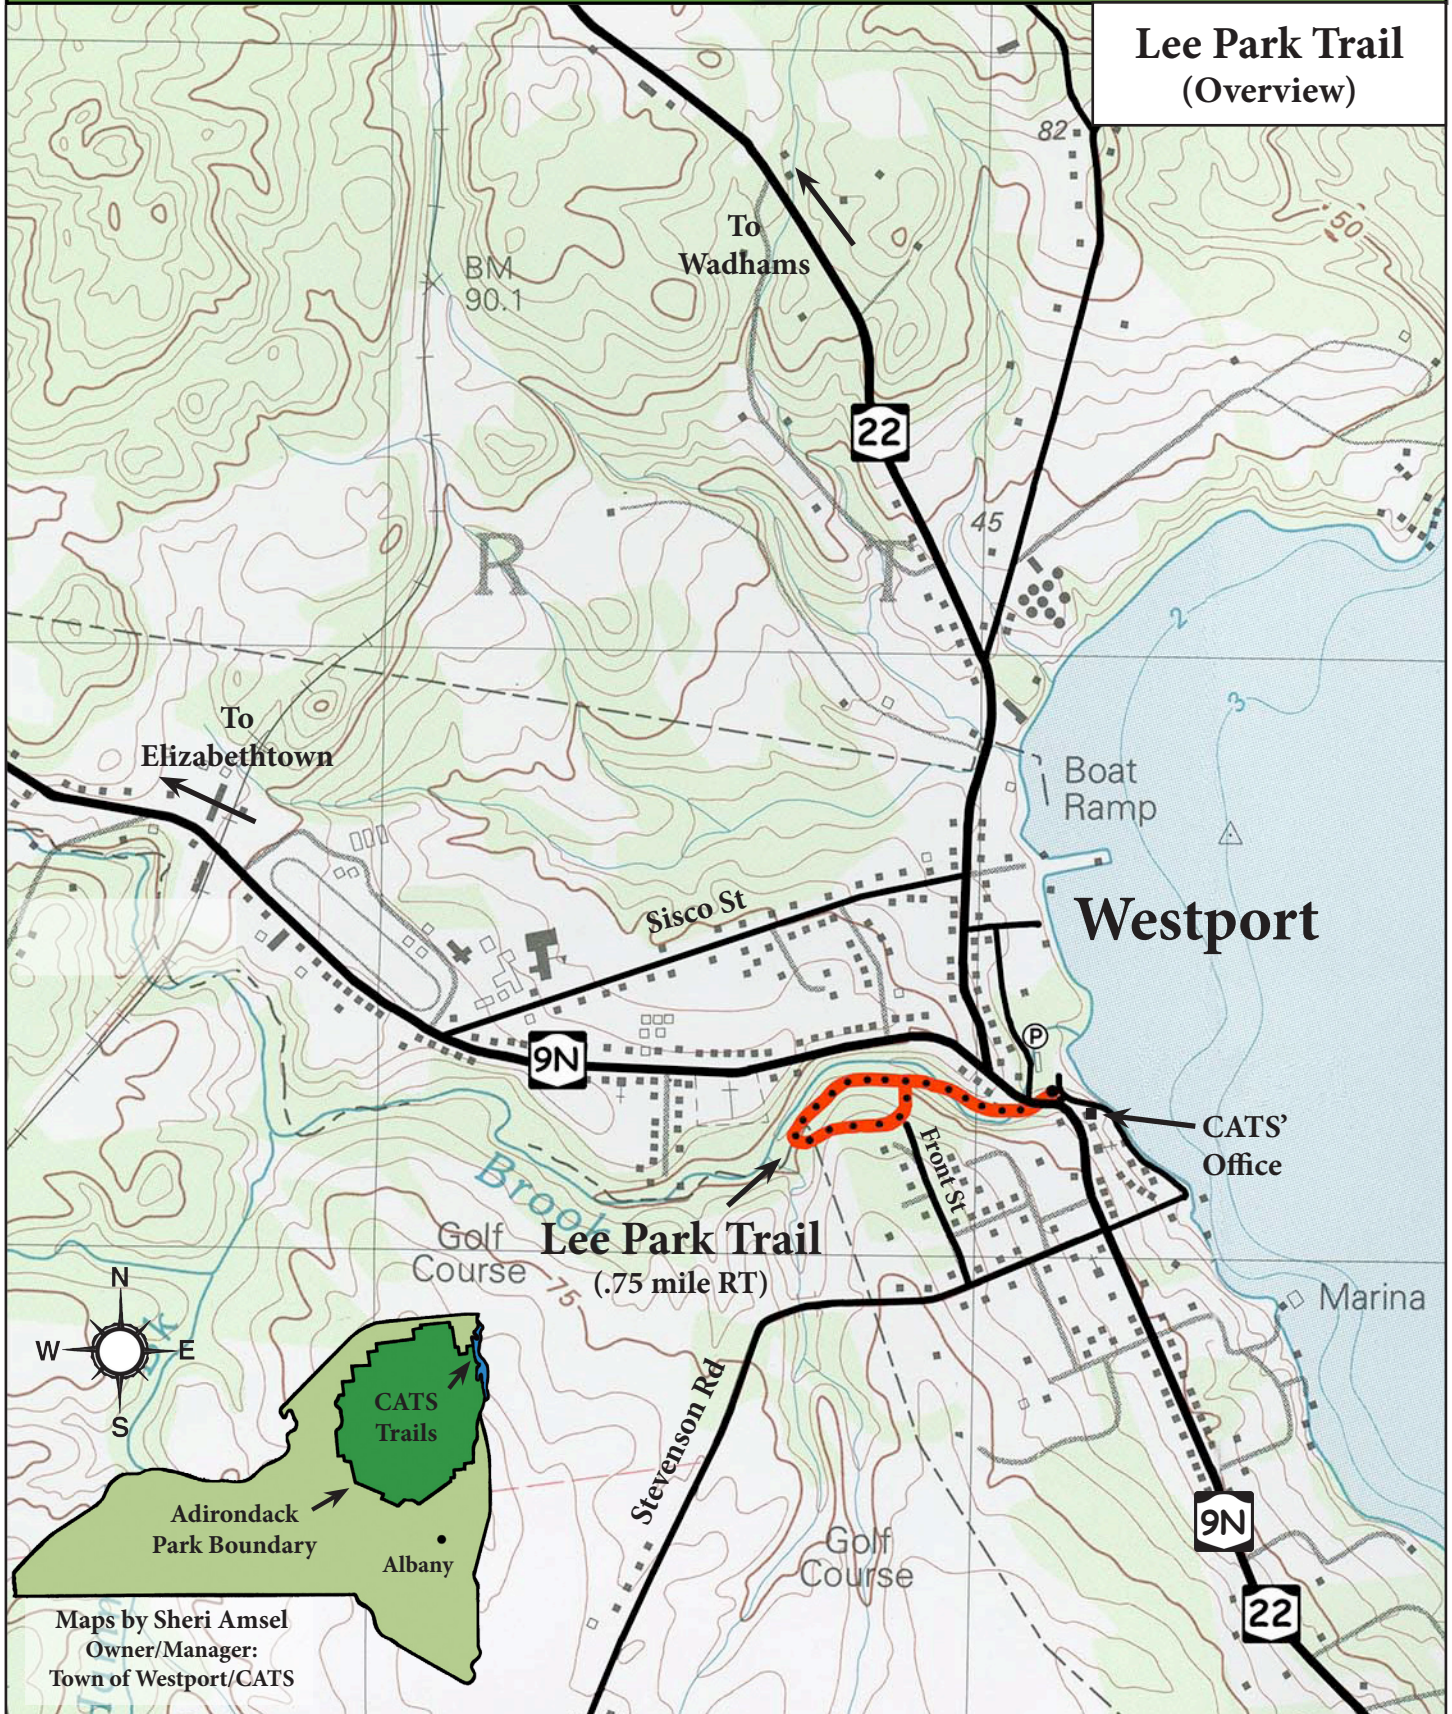

# CHAMPLAIN AREA TRAILS

SAVING LAND MAKING TRAILS

## Lee Park Trail (Overview)

Maps by Sheri Amsel  
Owner/Manager:  
Town of Westport/CATS