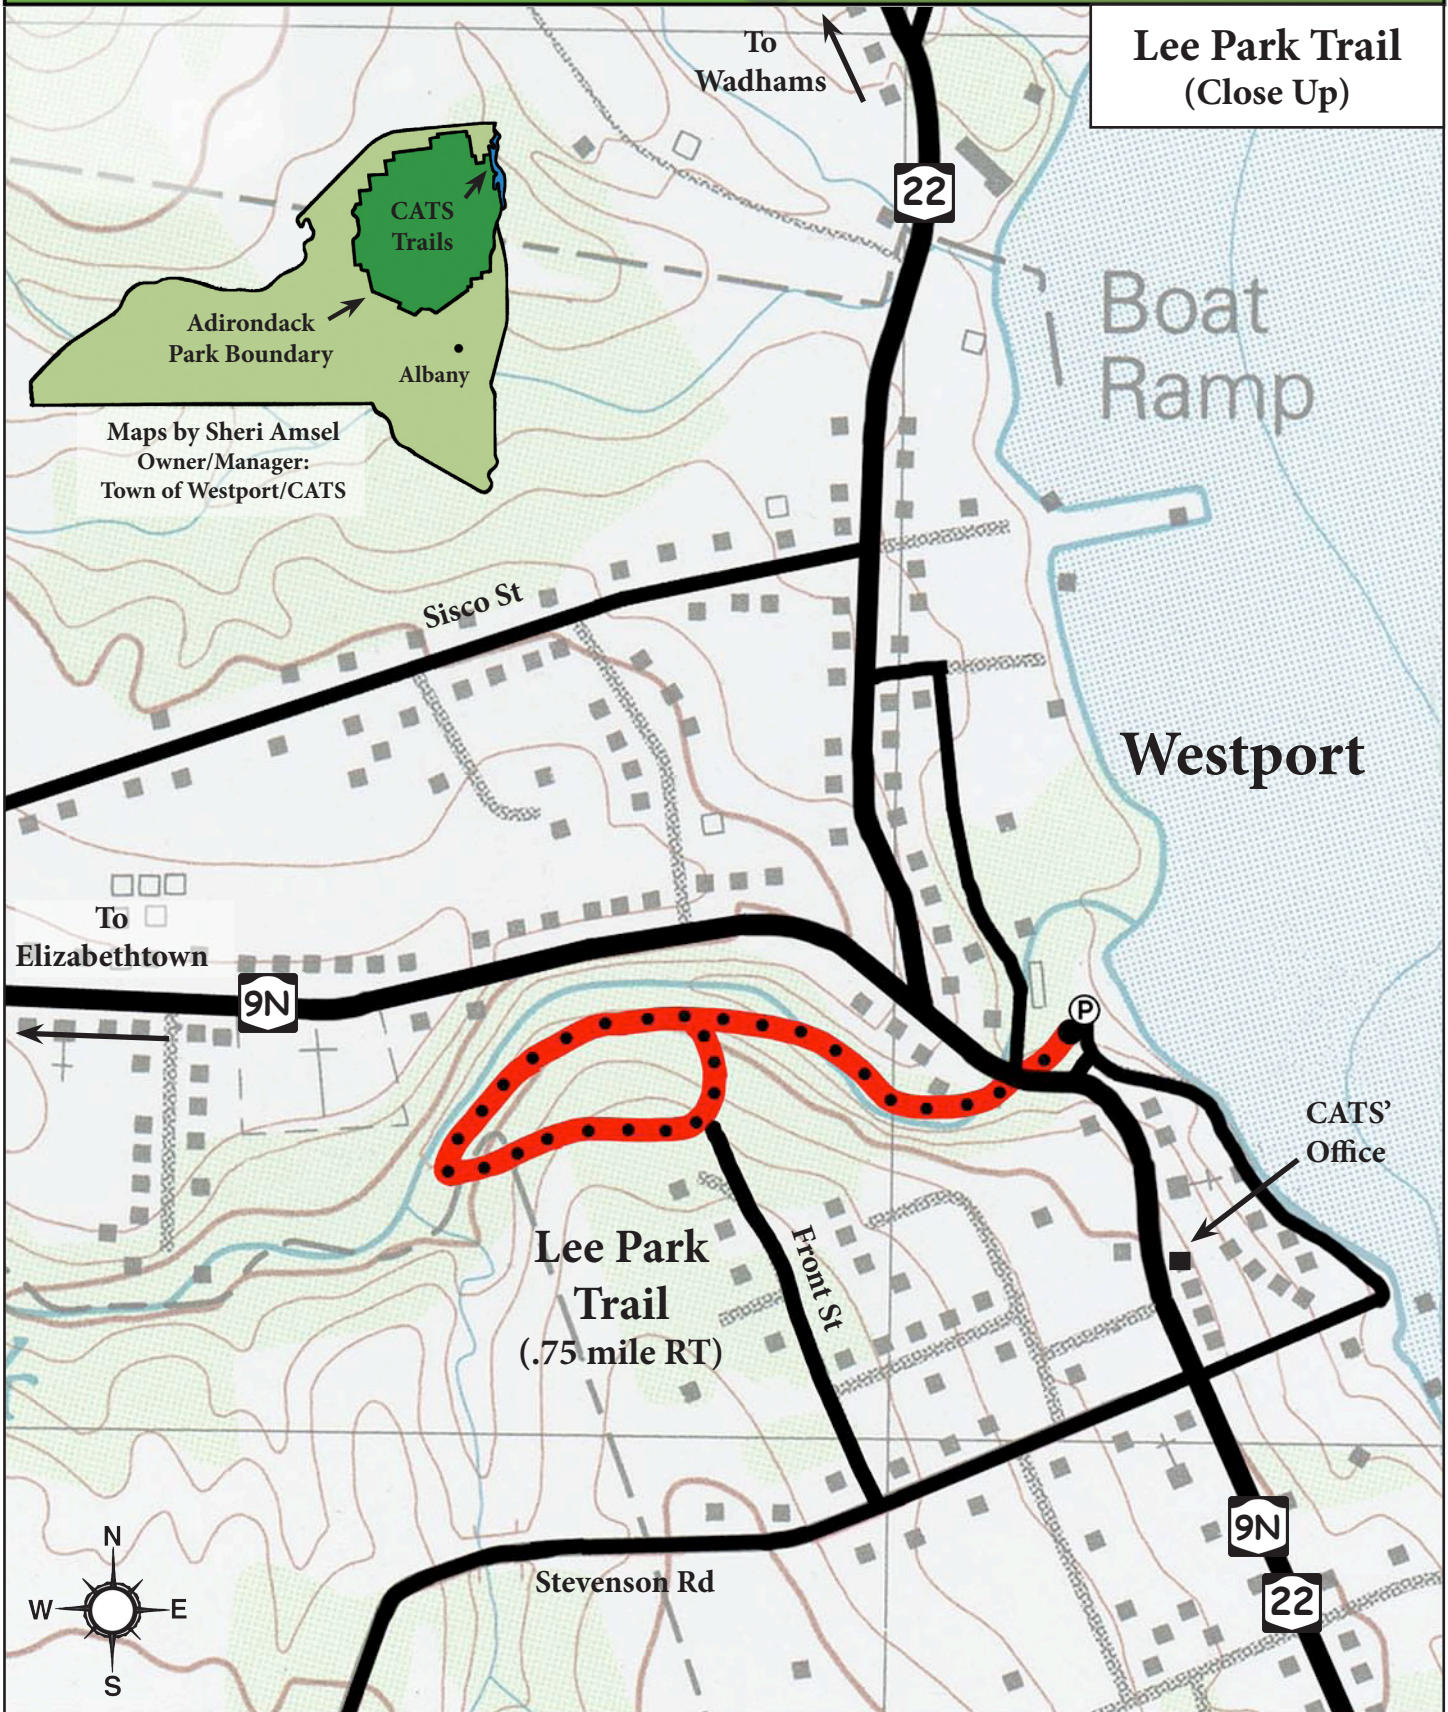

CHAMPLAIN AREA TRAILS

SAVING LAND MAKING TRAILS

Lee Park Trail (Close Up)

Maps by Sheri Amsel
Owner/Manager:
Town of Westport/CATS

Lee Park Trail
(.75 mile RT)