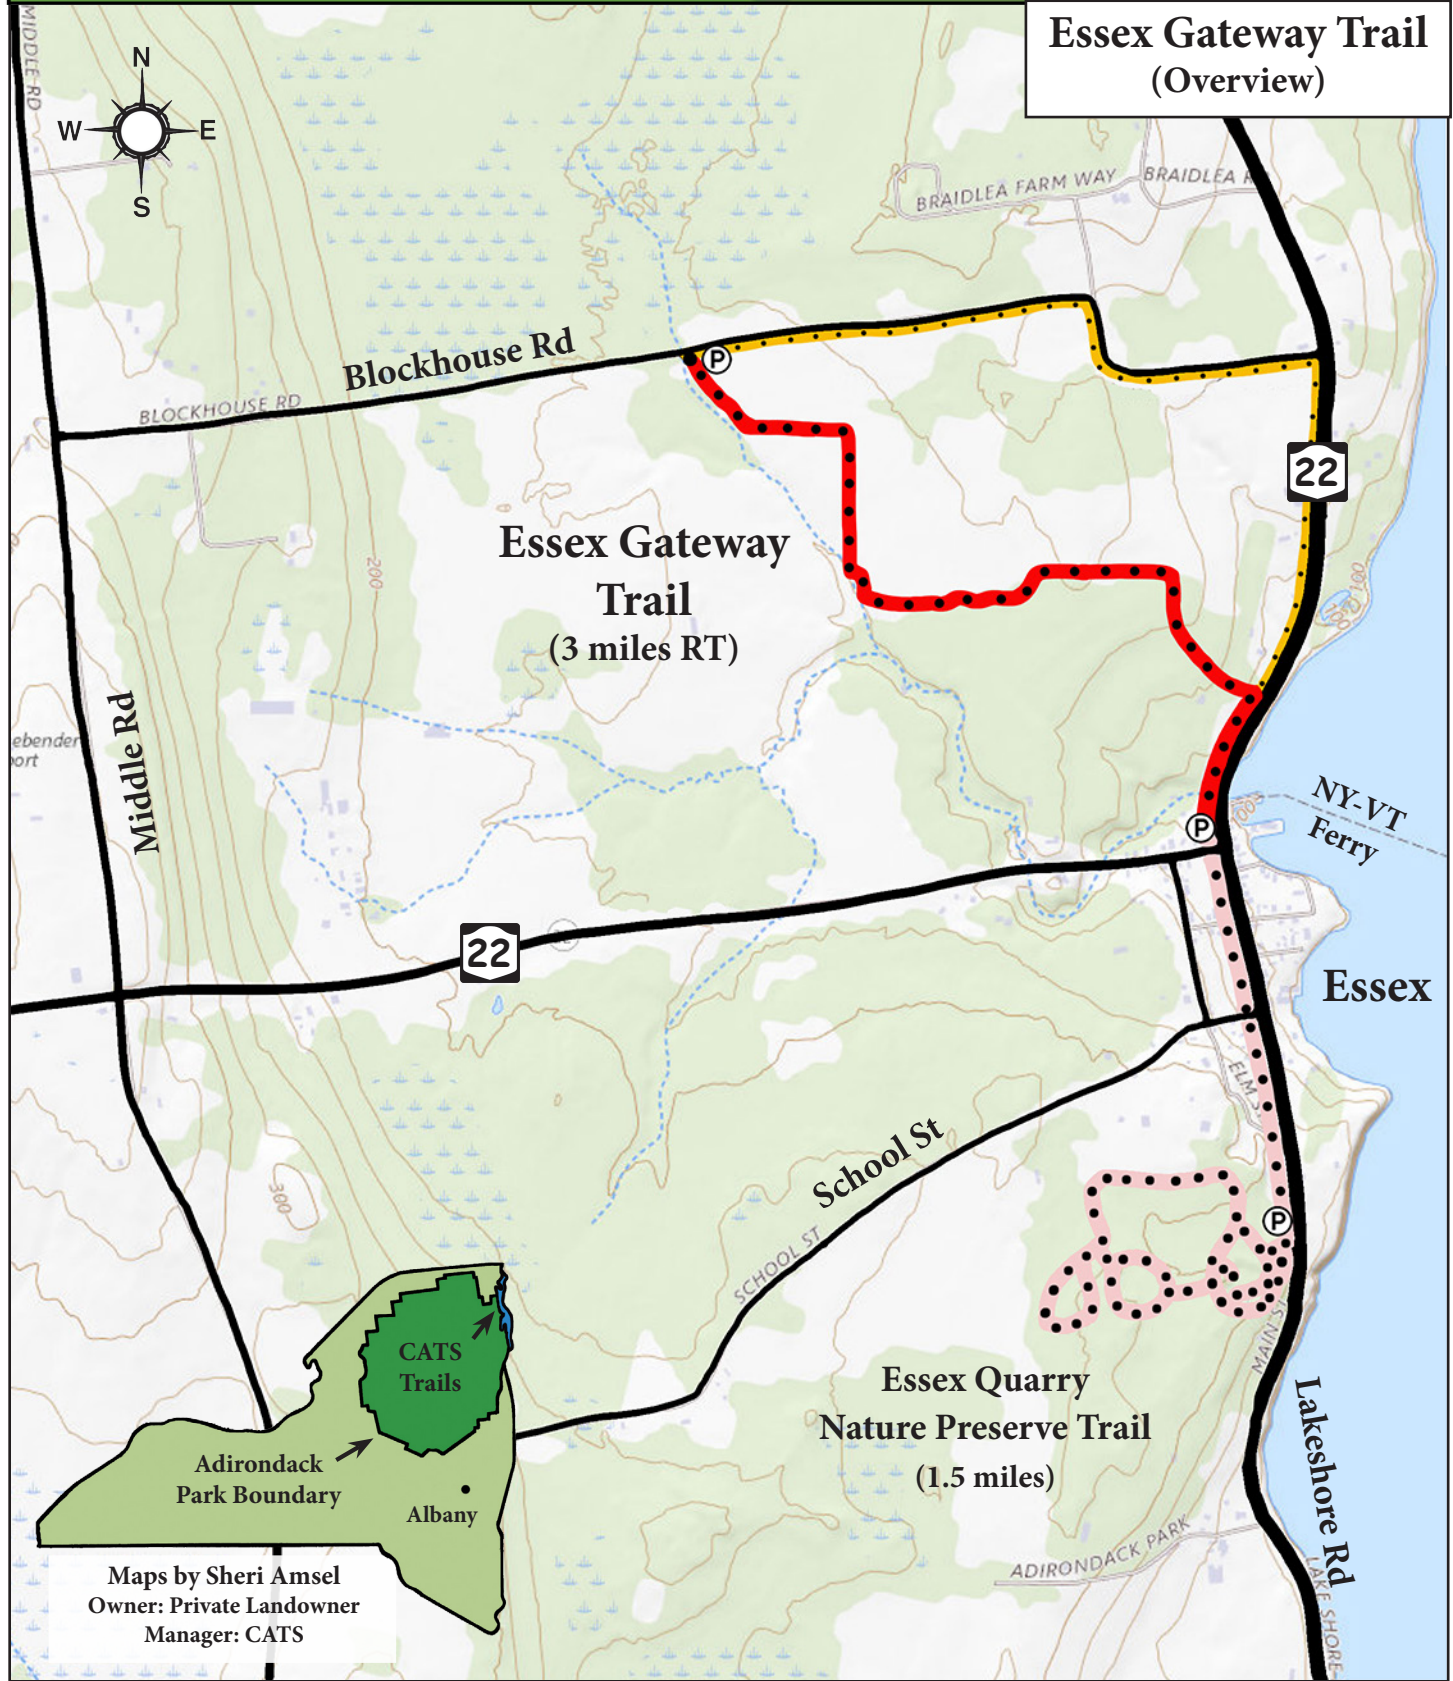

# CHAMPLAIN AREA TRAILS

SAVING LAND PAW MAKING TRAILS

## Essex Gateway Trail (Overview)

Maps by Sheri Amsel  
 Owner: Private Landowner  
 Manager: CATS