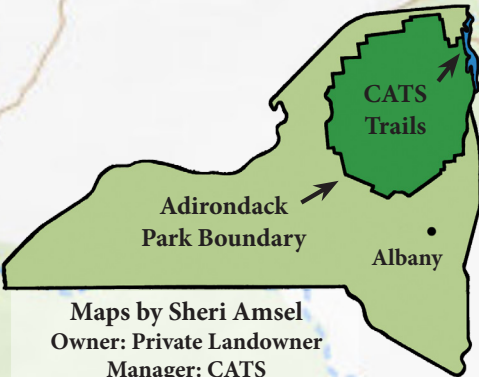

# CHAMPLAIN AREA TRAILS

SAVING LAND MAKING TRAILS

**Essex Gateway Trail  
(Close Up)**

Blockhouse Rd

**Essex Gateway  
Trail**  
(3 miles RT)

NY-VT  
Ferry

Essex

STATION ST

Lakeshore Rd