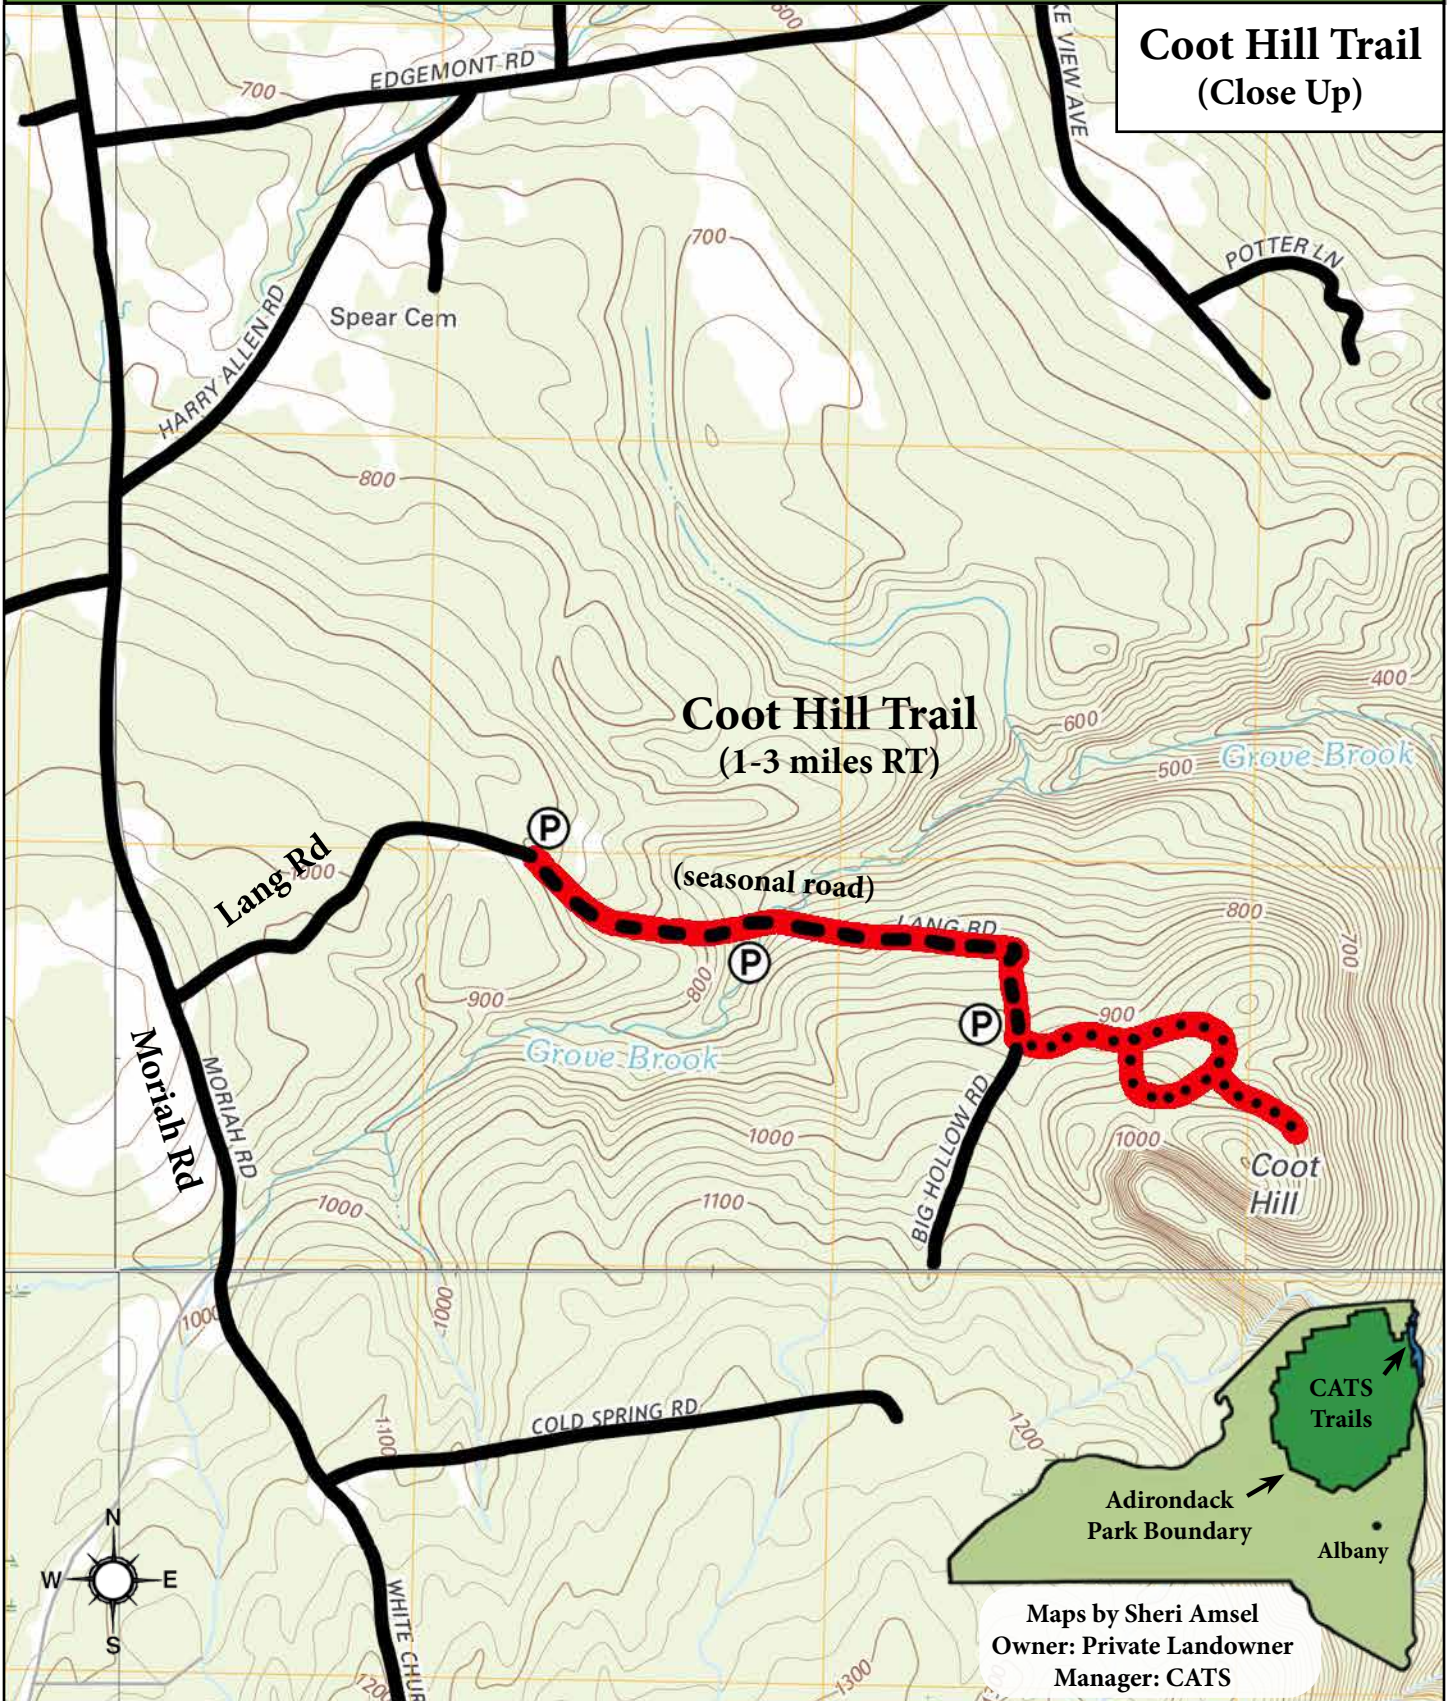

# CHAMPLAIN AREA TRAILS

SAVING LAND MAKING TRAILS

## Coot Hill Trail (Close Up)

Maps by Sheri Amsel  
Owner: Private Landowner  
Manager: CATS