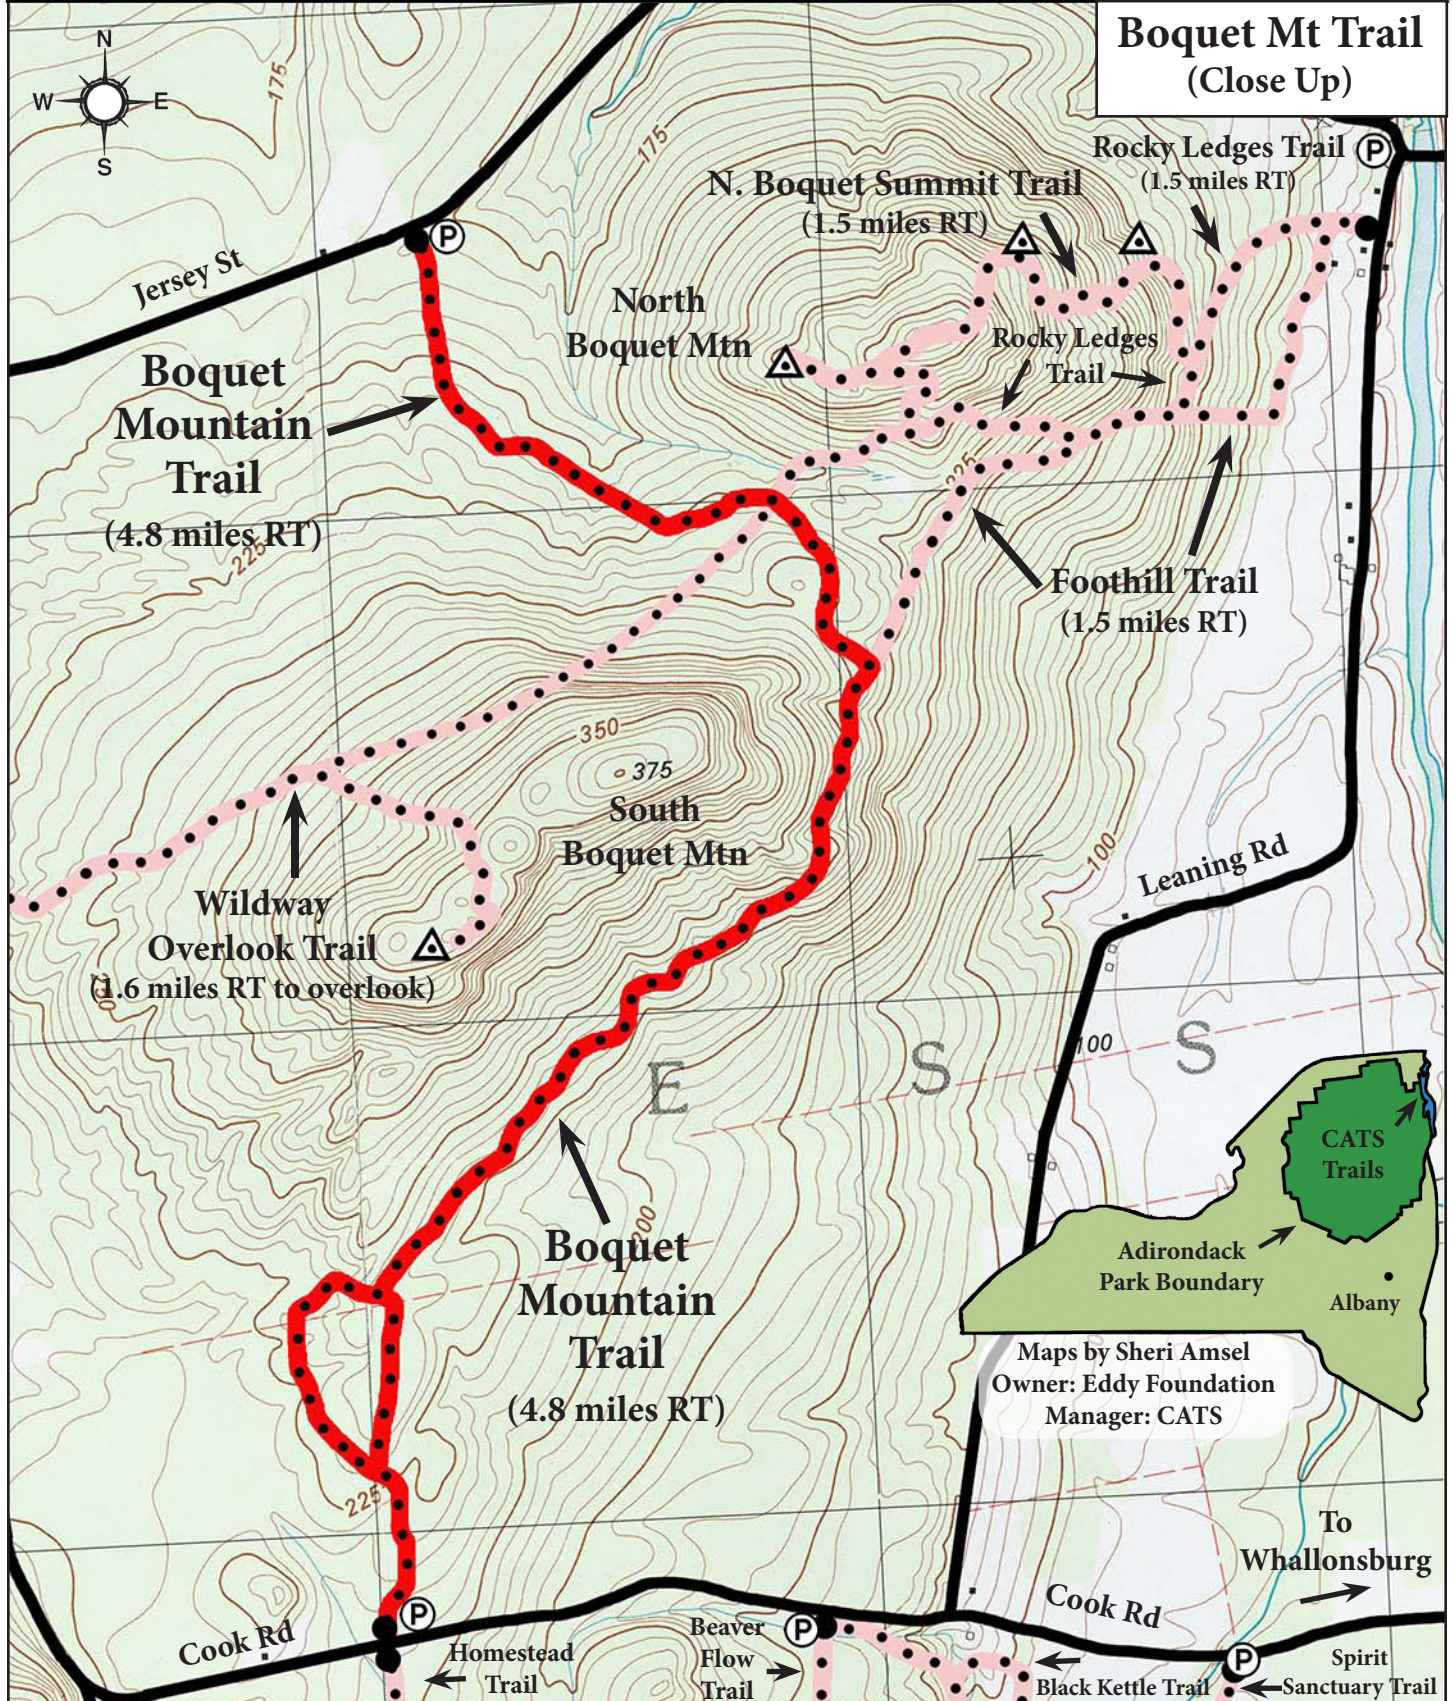

CHAMPLAIN AREA TRAILS

SAVING LAND PAW MAKING TRAILS

Boquet Mt Trail (Close Up)

Maps by Sheri Amsel
Owner: Eddy Foundation
Manager: CATS