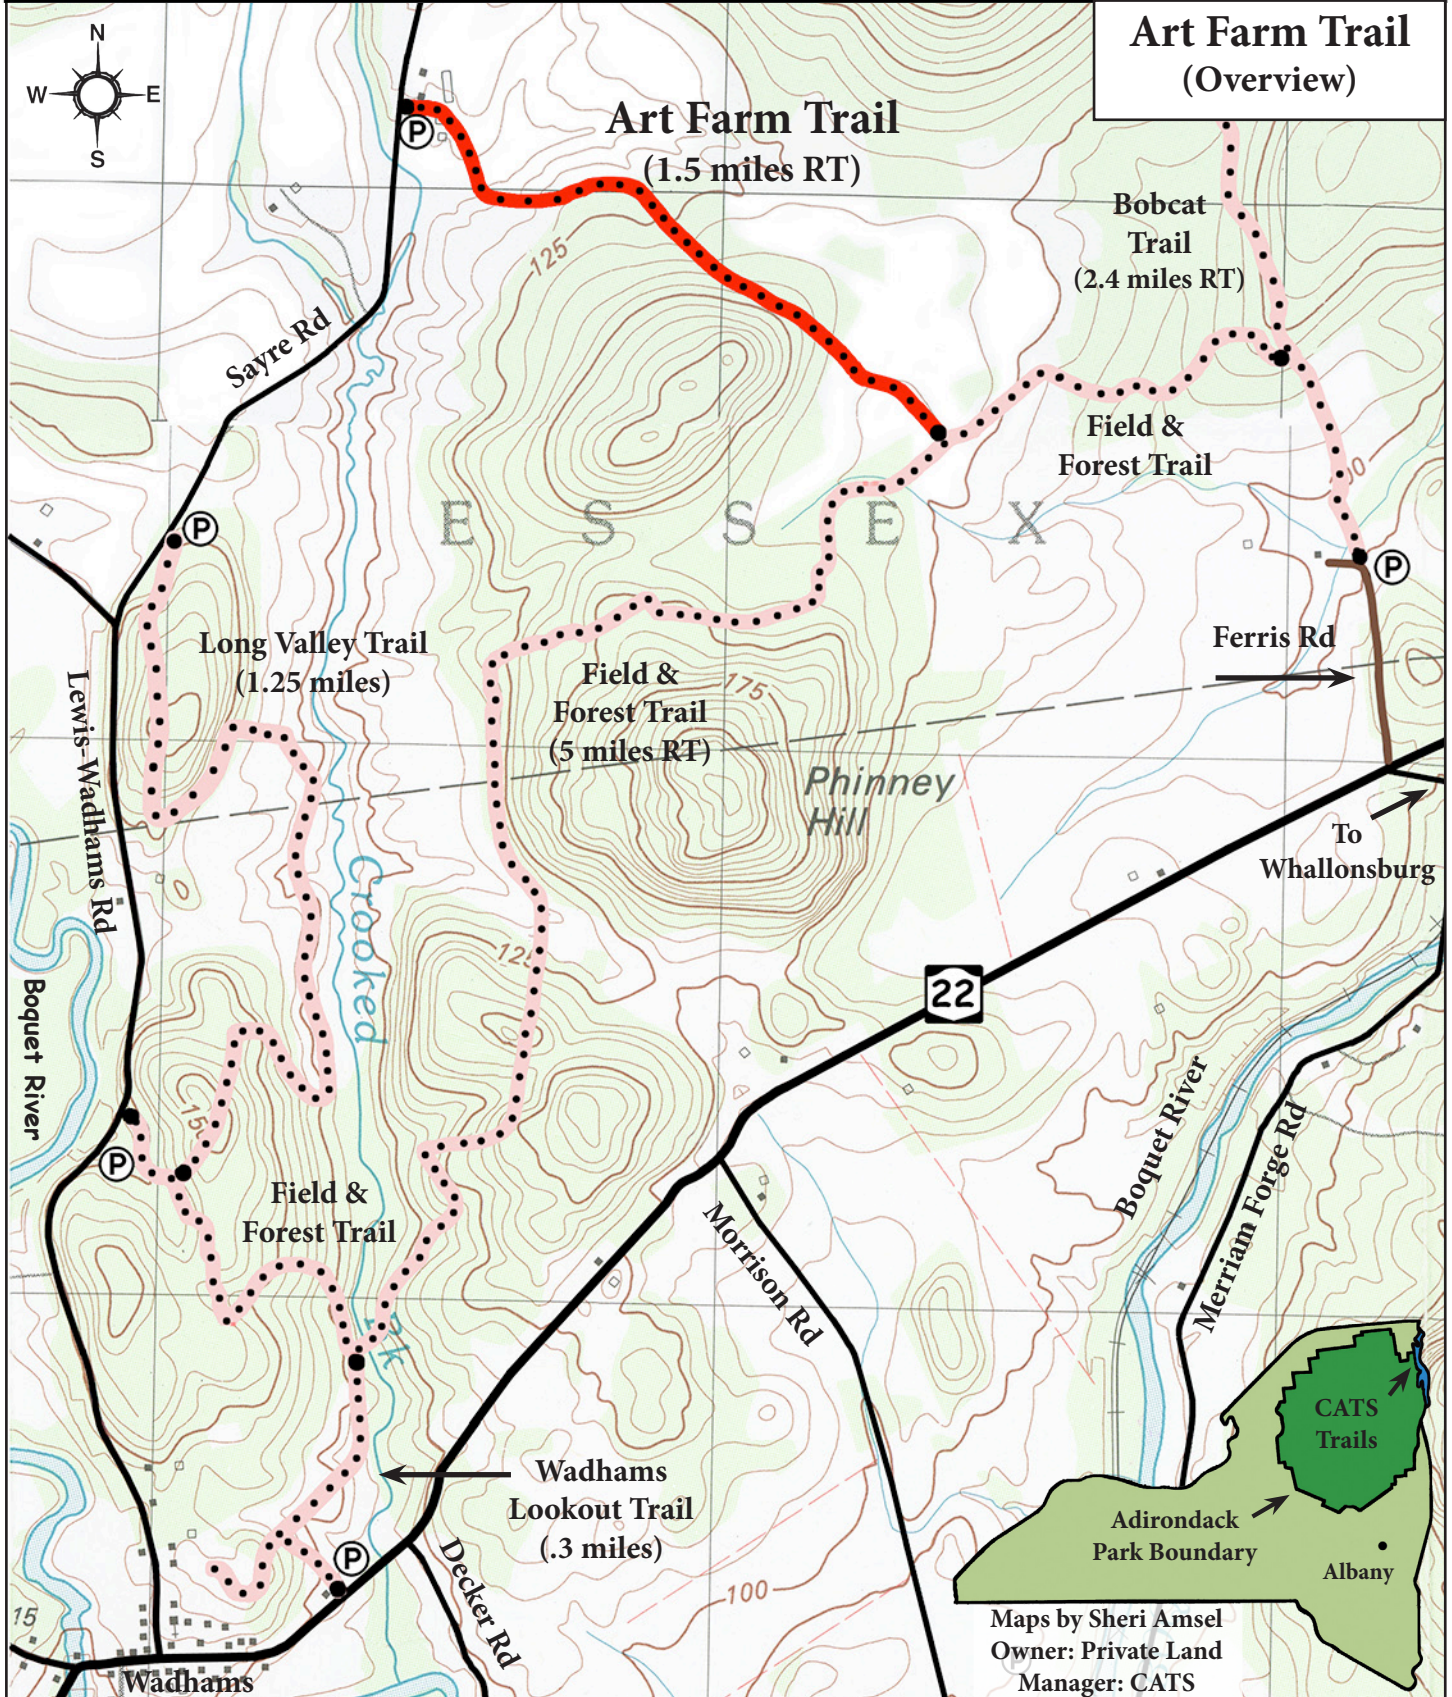

CHAMPLAIN AREA TRAILS

SAVING LAND PAW MAKING TRAILS

**Art Farm Trail
(Overview)**

**Art Farm Trail
(1.5 miles RT)**

**Bobcat Trail
(2.4 miles RT)**

**Long Valley Trail
(1.25 miles)**

**Field & Forest Trail
(5 miles RT)**

Field & Forest Trail

**Wadhams Lookout Trail
(.3 miles)**

Maps by Sheri Amsel
Owner: Private Land
Manager: CATS