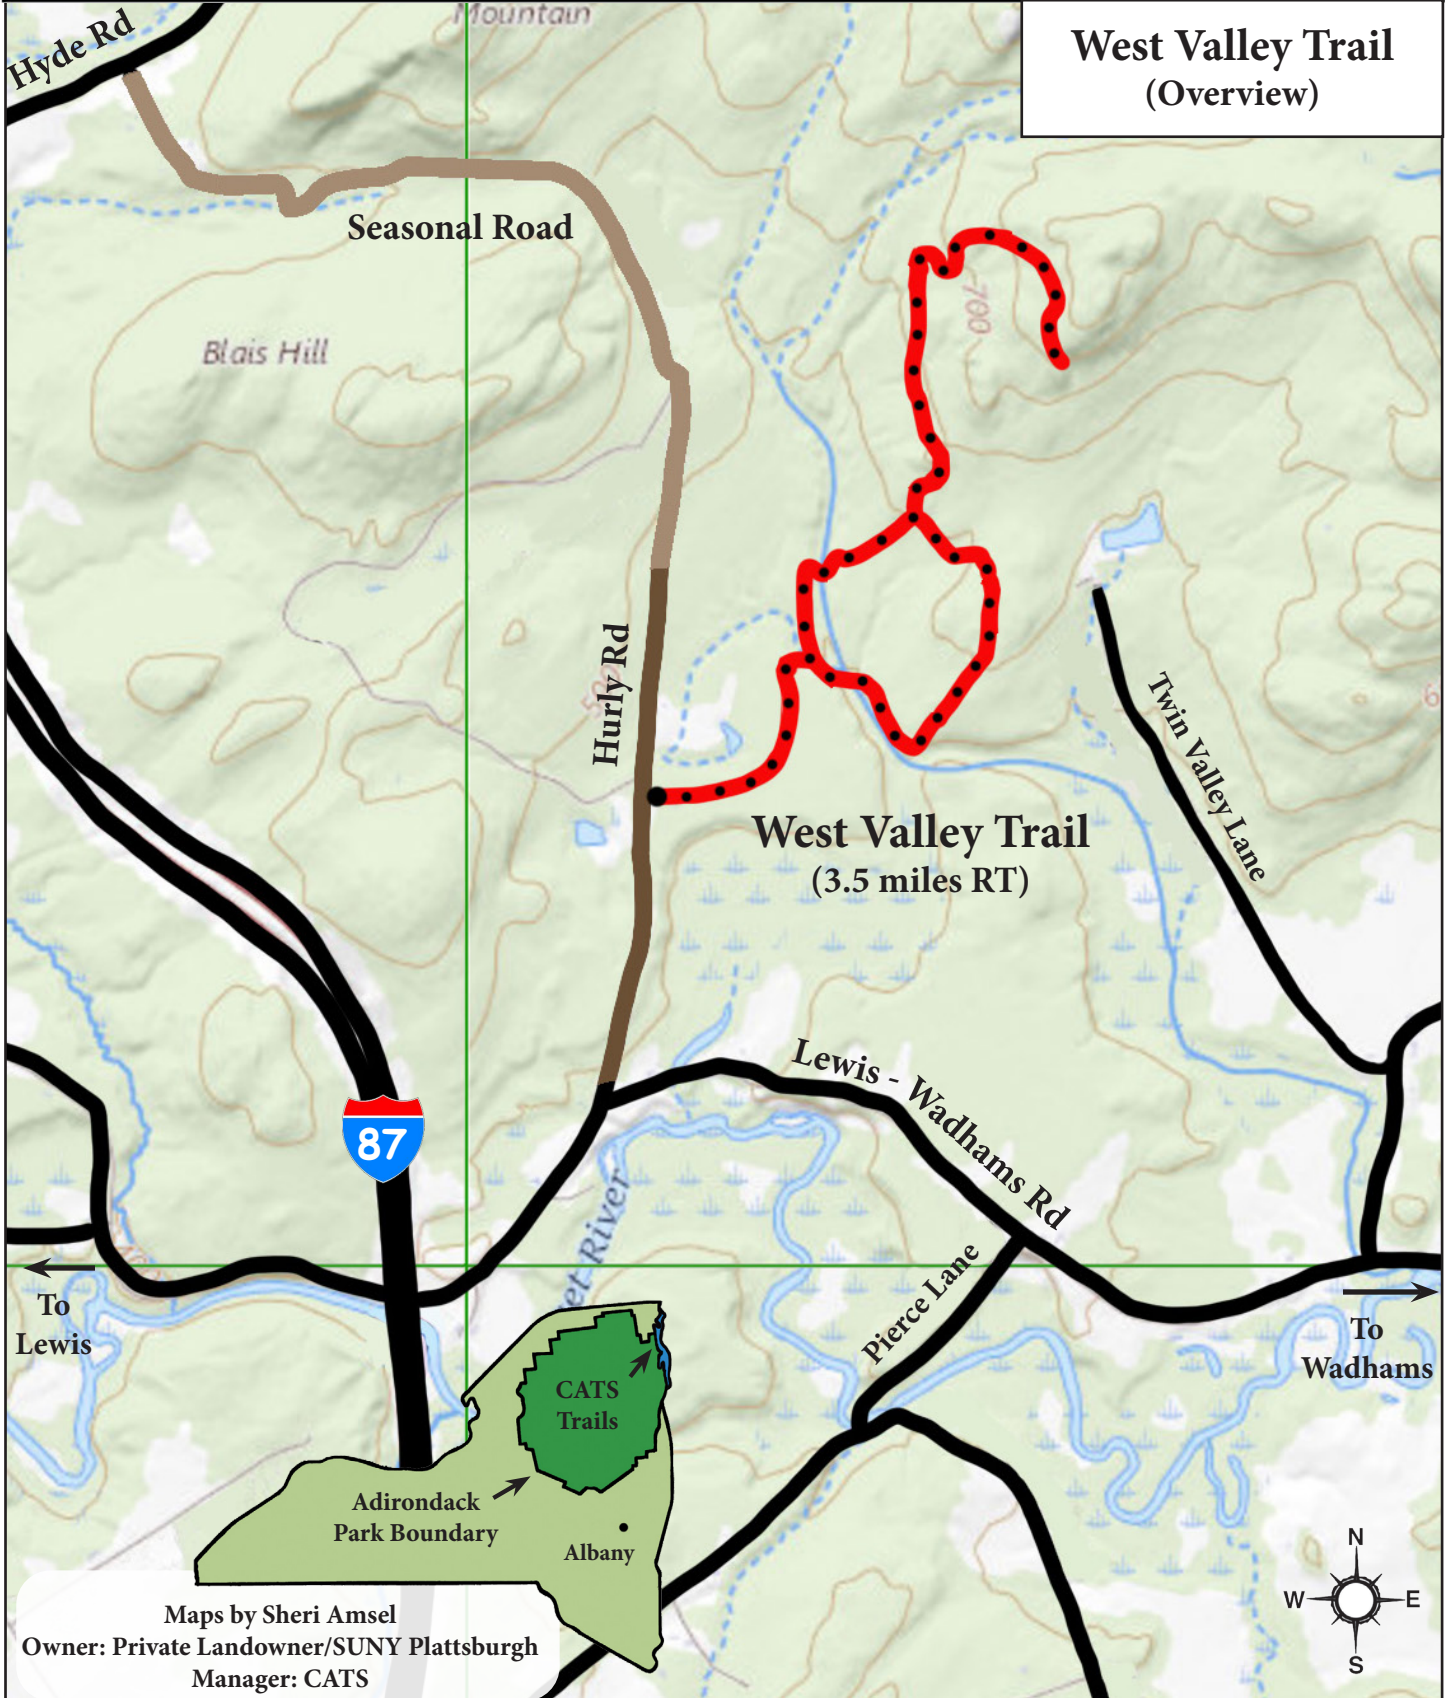

CHAMPLAIN AREA TRAILS

SAVING LAND PAW MAKING TRAILS

Maps by Sheri Amsel
Owner: Private Landowner/SUNY Plattsburgh
Manager: CATS