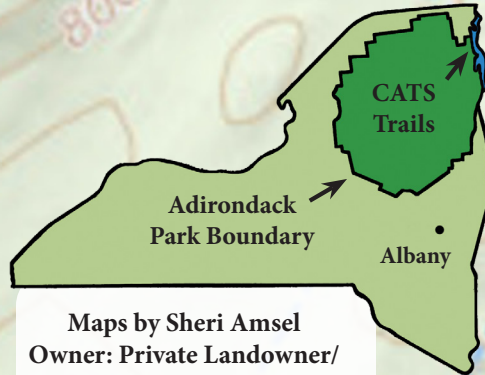

CHAMPLAIN AREA TRAILS

SAVING LAND  MAKING TRAILS

West Valley Trail (Close Up)

Maps by Sheri Amsel
Owner: Private Landowner/
SUNY Plattsburgh
Manager: CATS

West Valley Trail (3.5 mile RT)

Seasonal Road

Hurly Rd

Twin Valley Lane