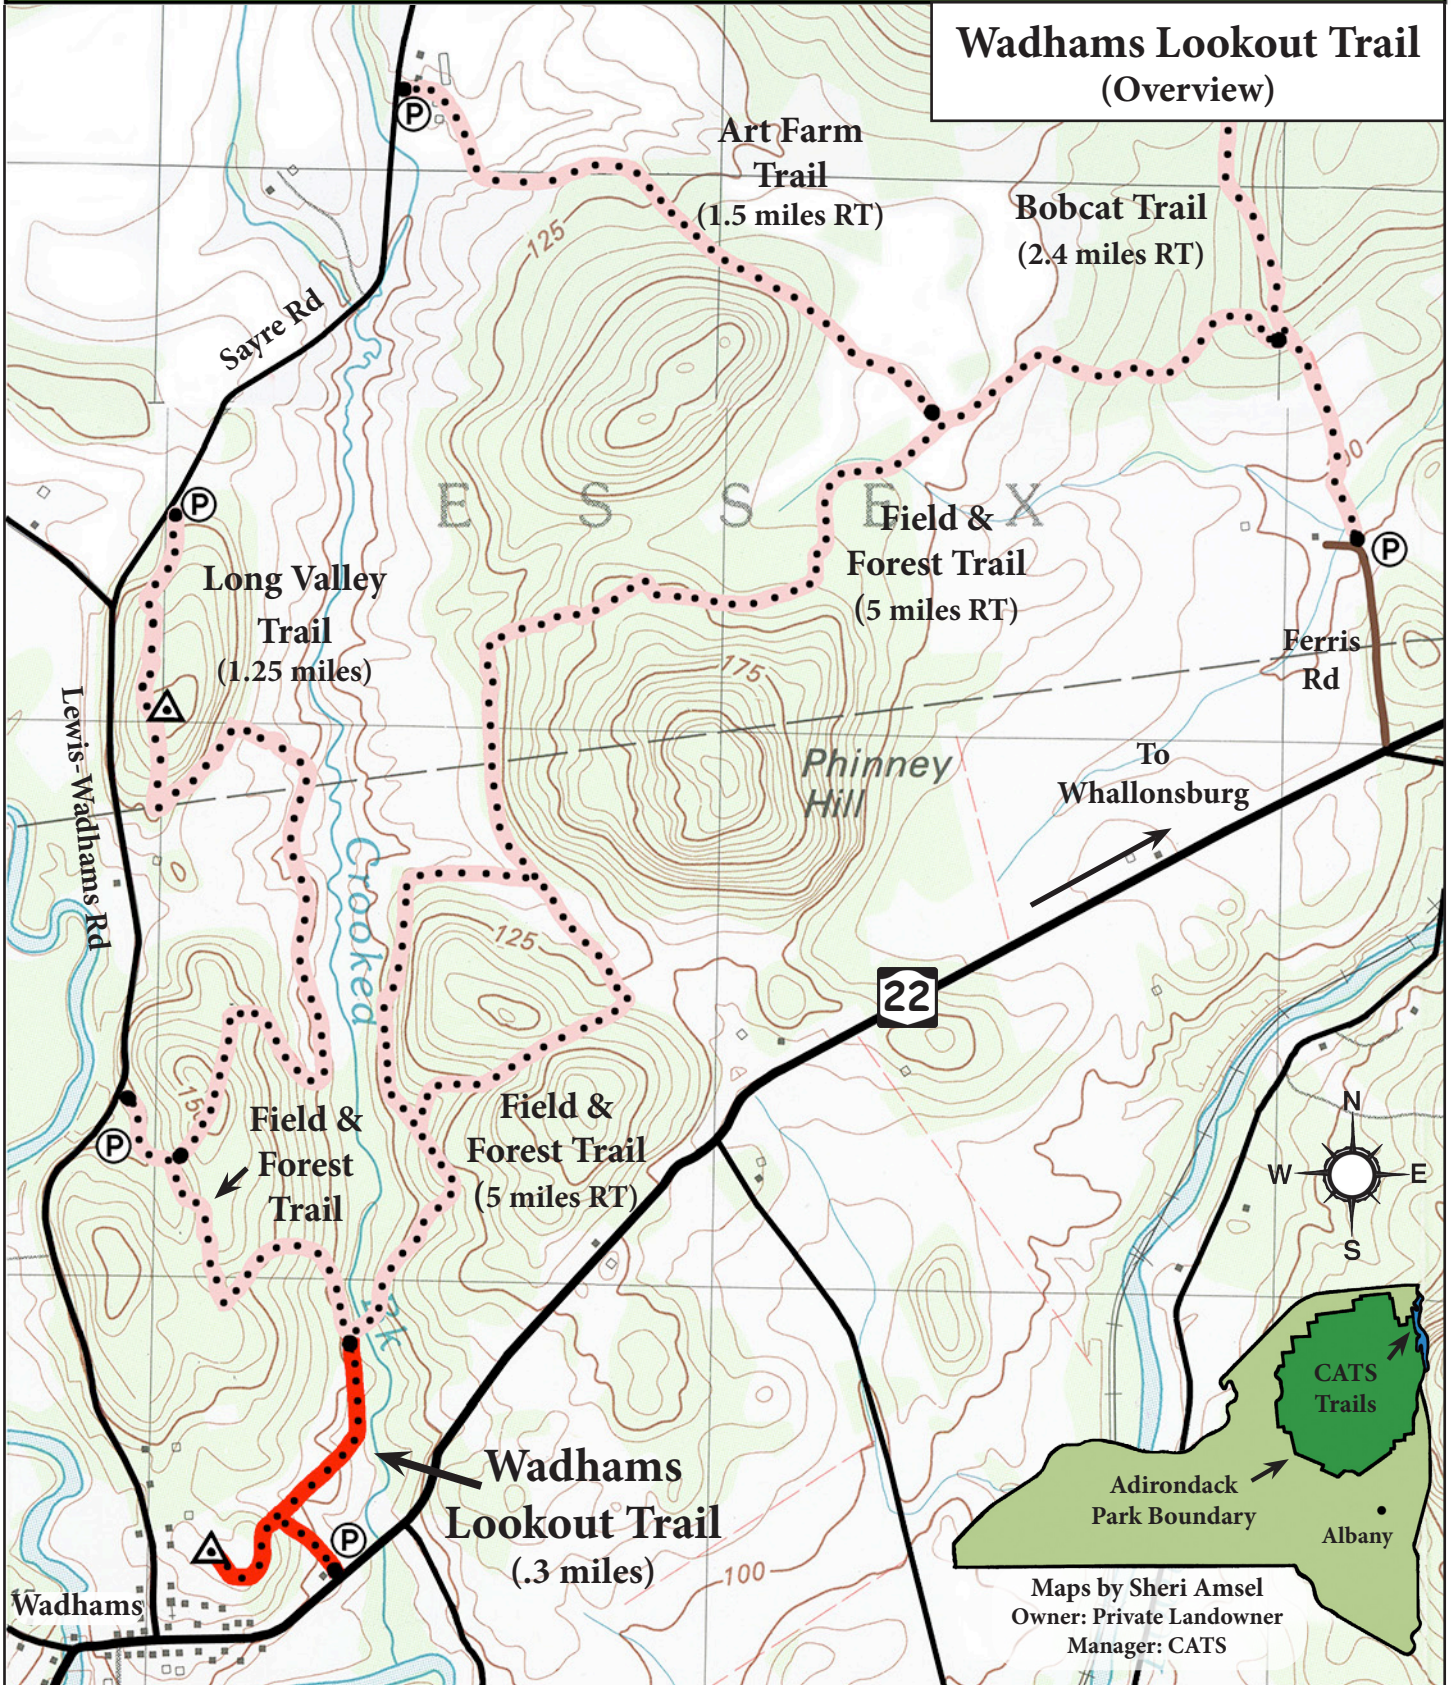

CHAMPLAIN AREA TRAILS

SAVING LAND PAW MAKING TRAILS

Wadhams Lookout Trail (Overview)

Maps by Sheri Amsel
Owner: Private Landowner
Manager: CATS