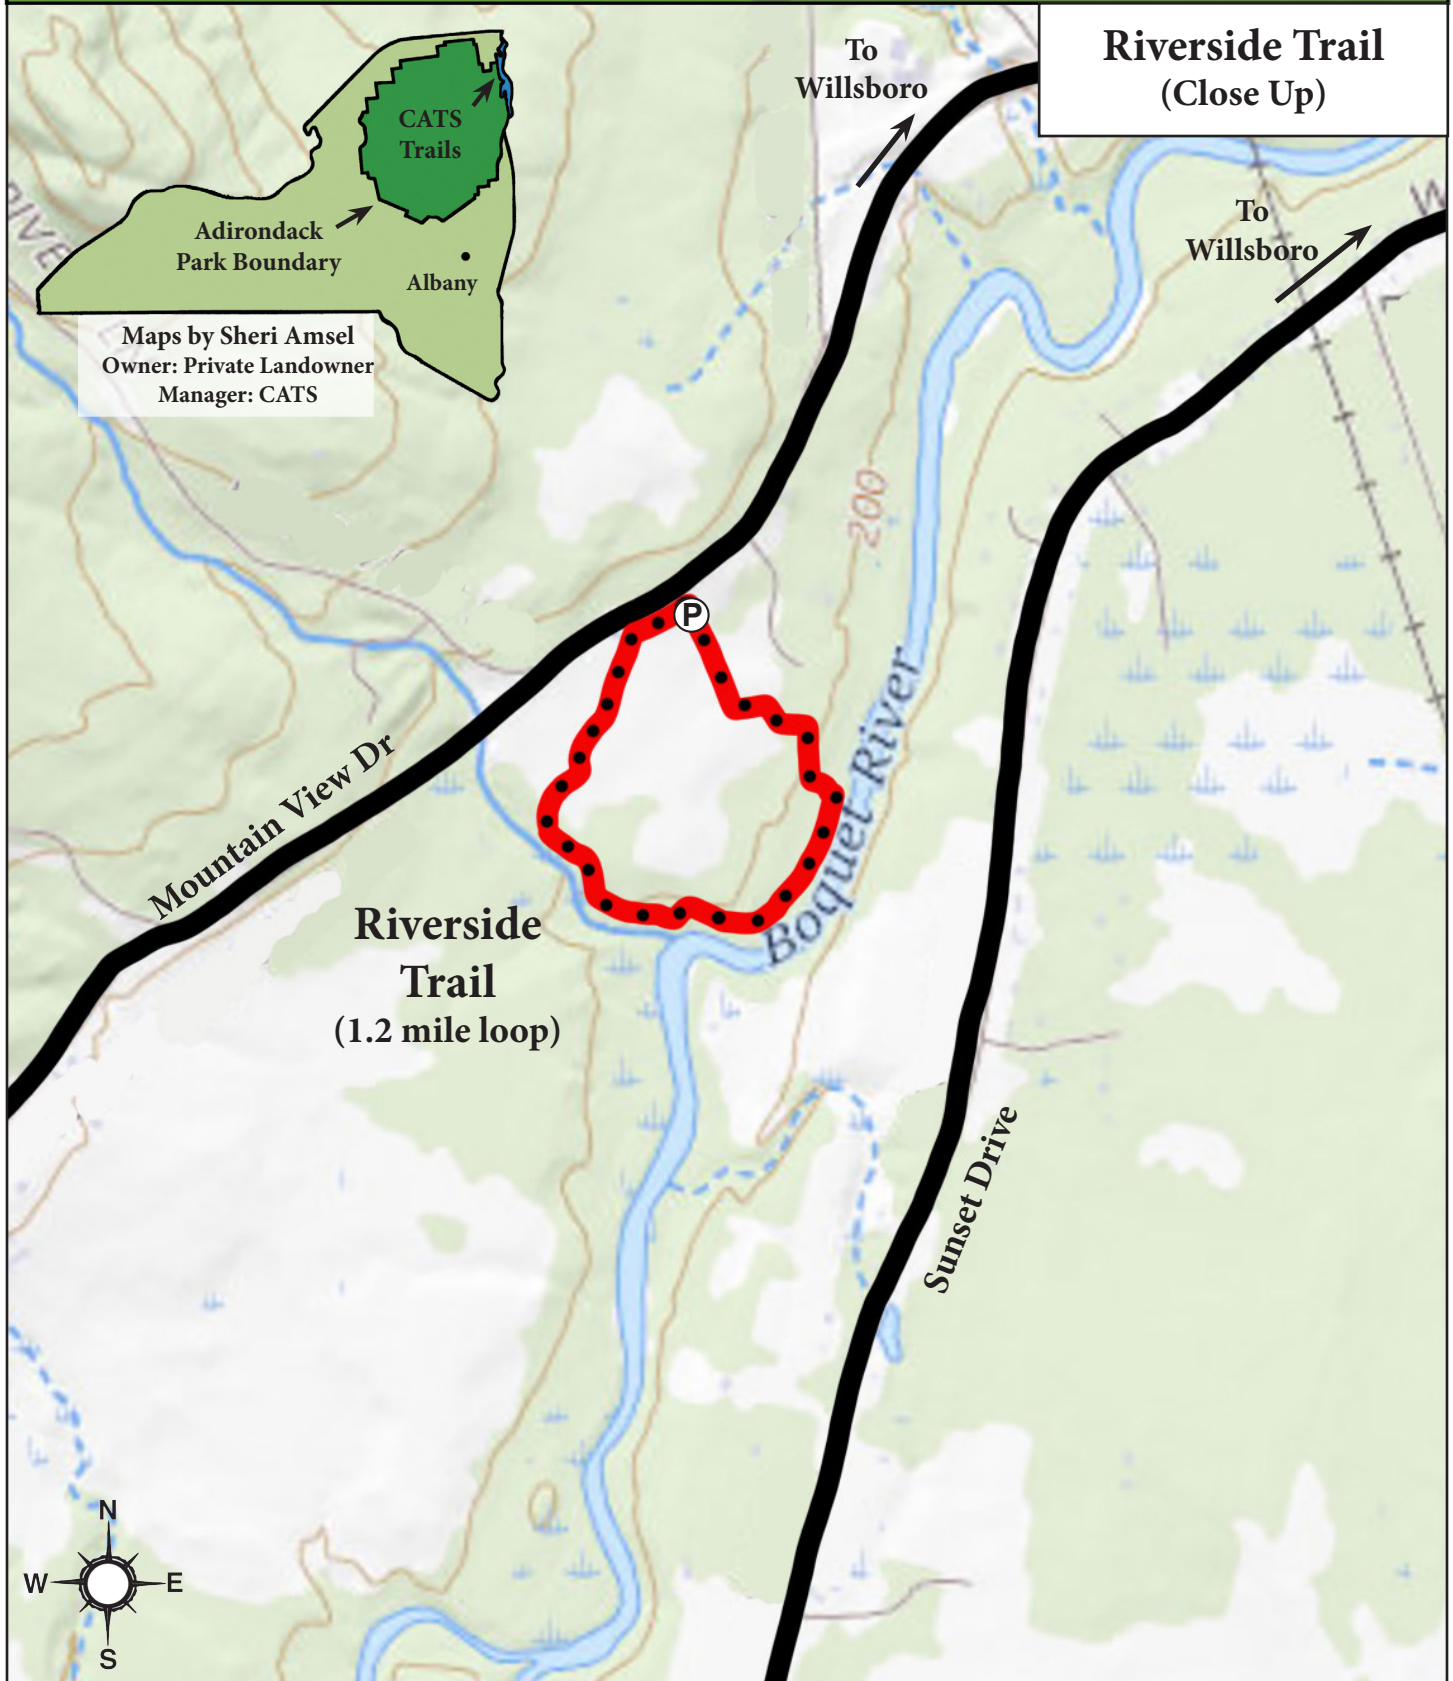

CHAMPLAIN AREA TRAILS

SAVING LAND  MAKING TRAILS

Maps by Sheri Amsel
Owner: Private Landowner
Manager: CATS

Riverside Trail
(Close Up)