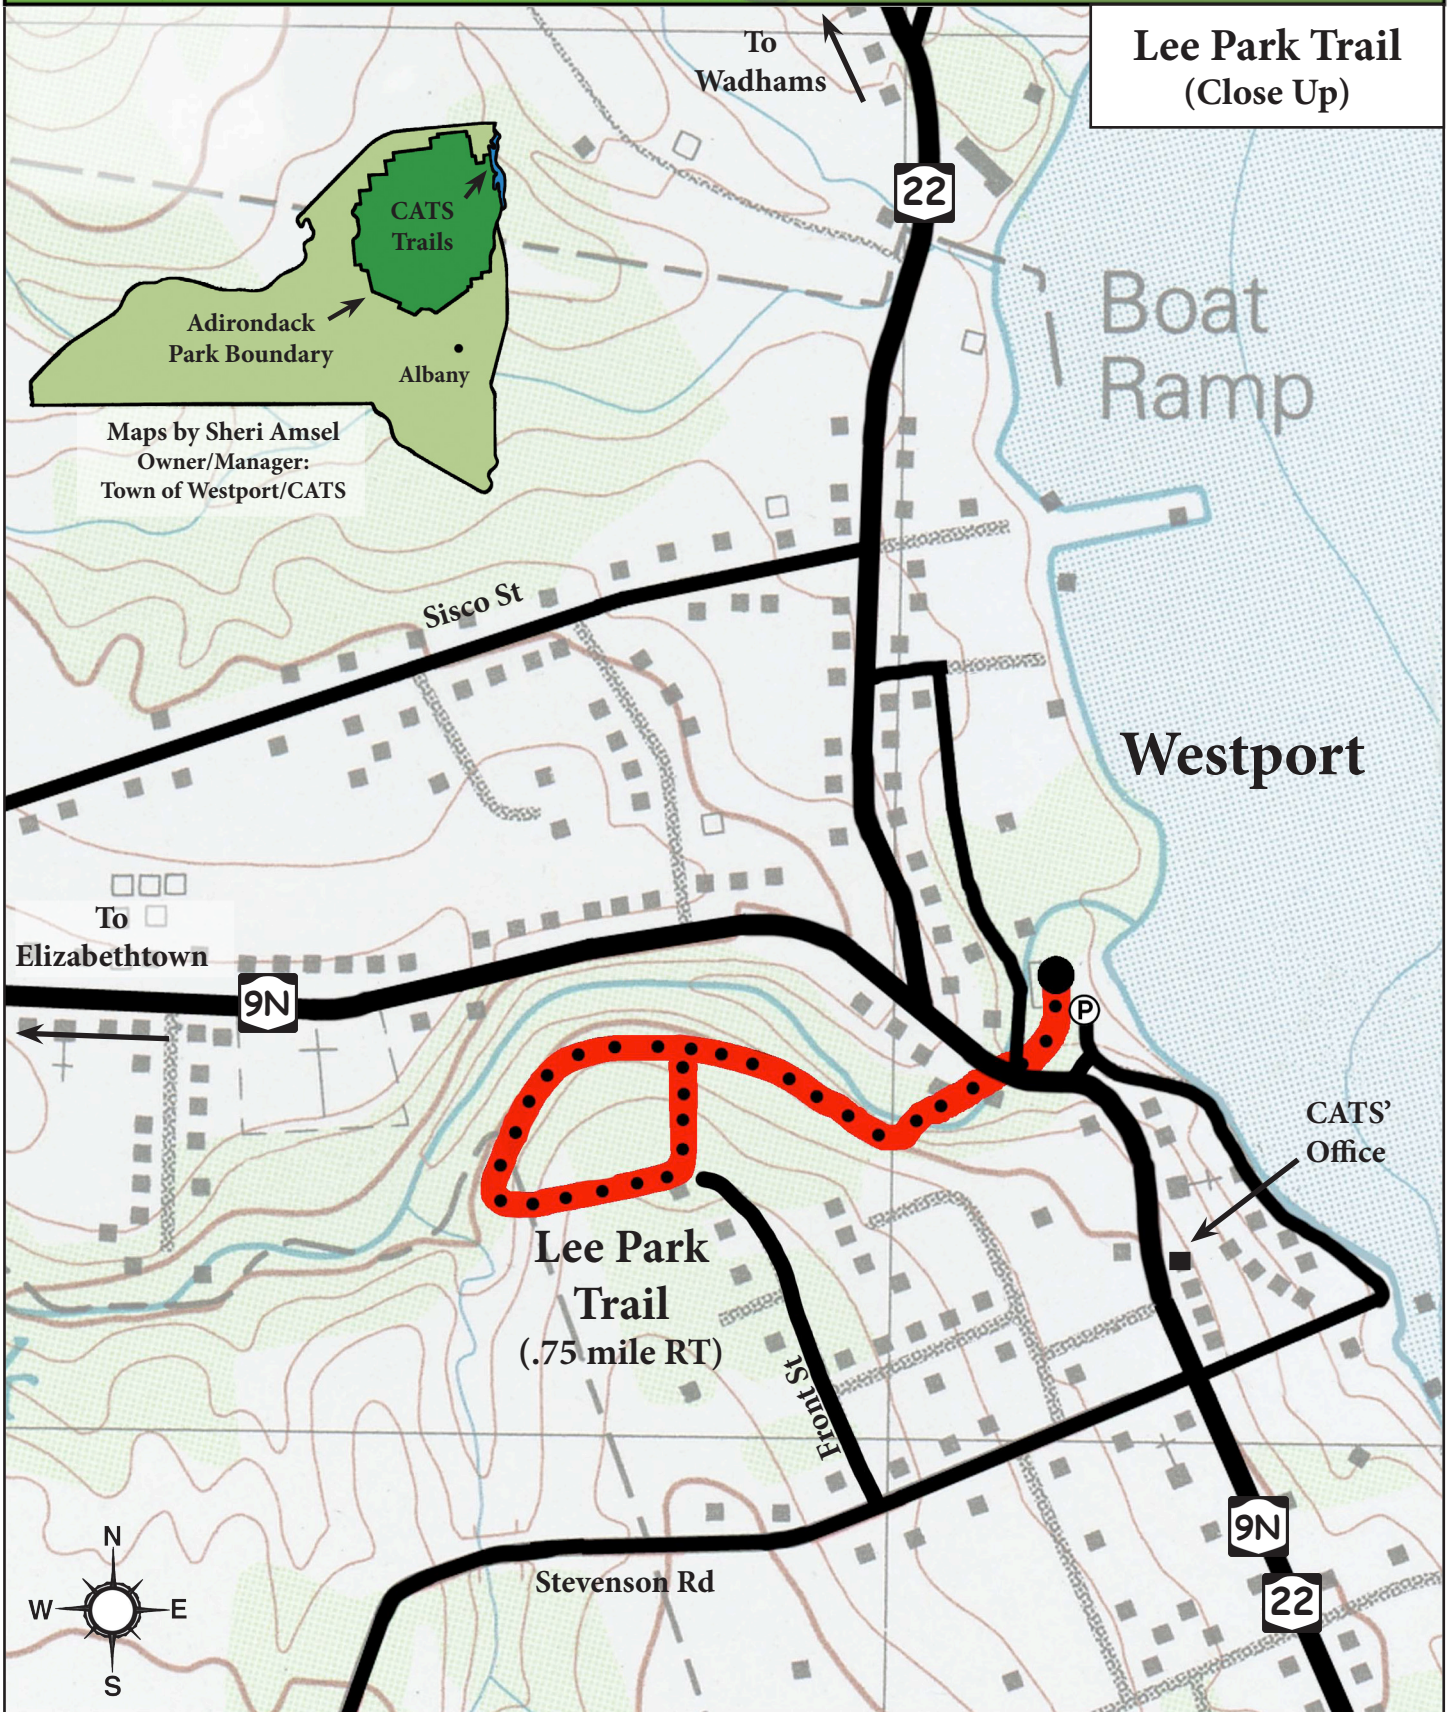

CHAMPLAIN AREA TRAILS

SAVING LAND MAKING TRAILS

Lee Park Trail (Close Up)

Maps by Sheri Amsel
Owner/Manager:
Town of Westport/CATS

To
Elizabethtown

To
Wadhams