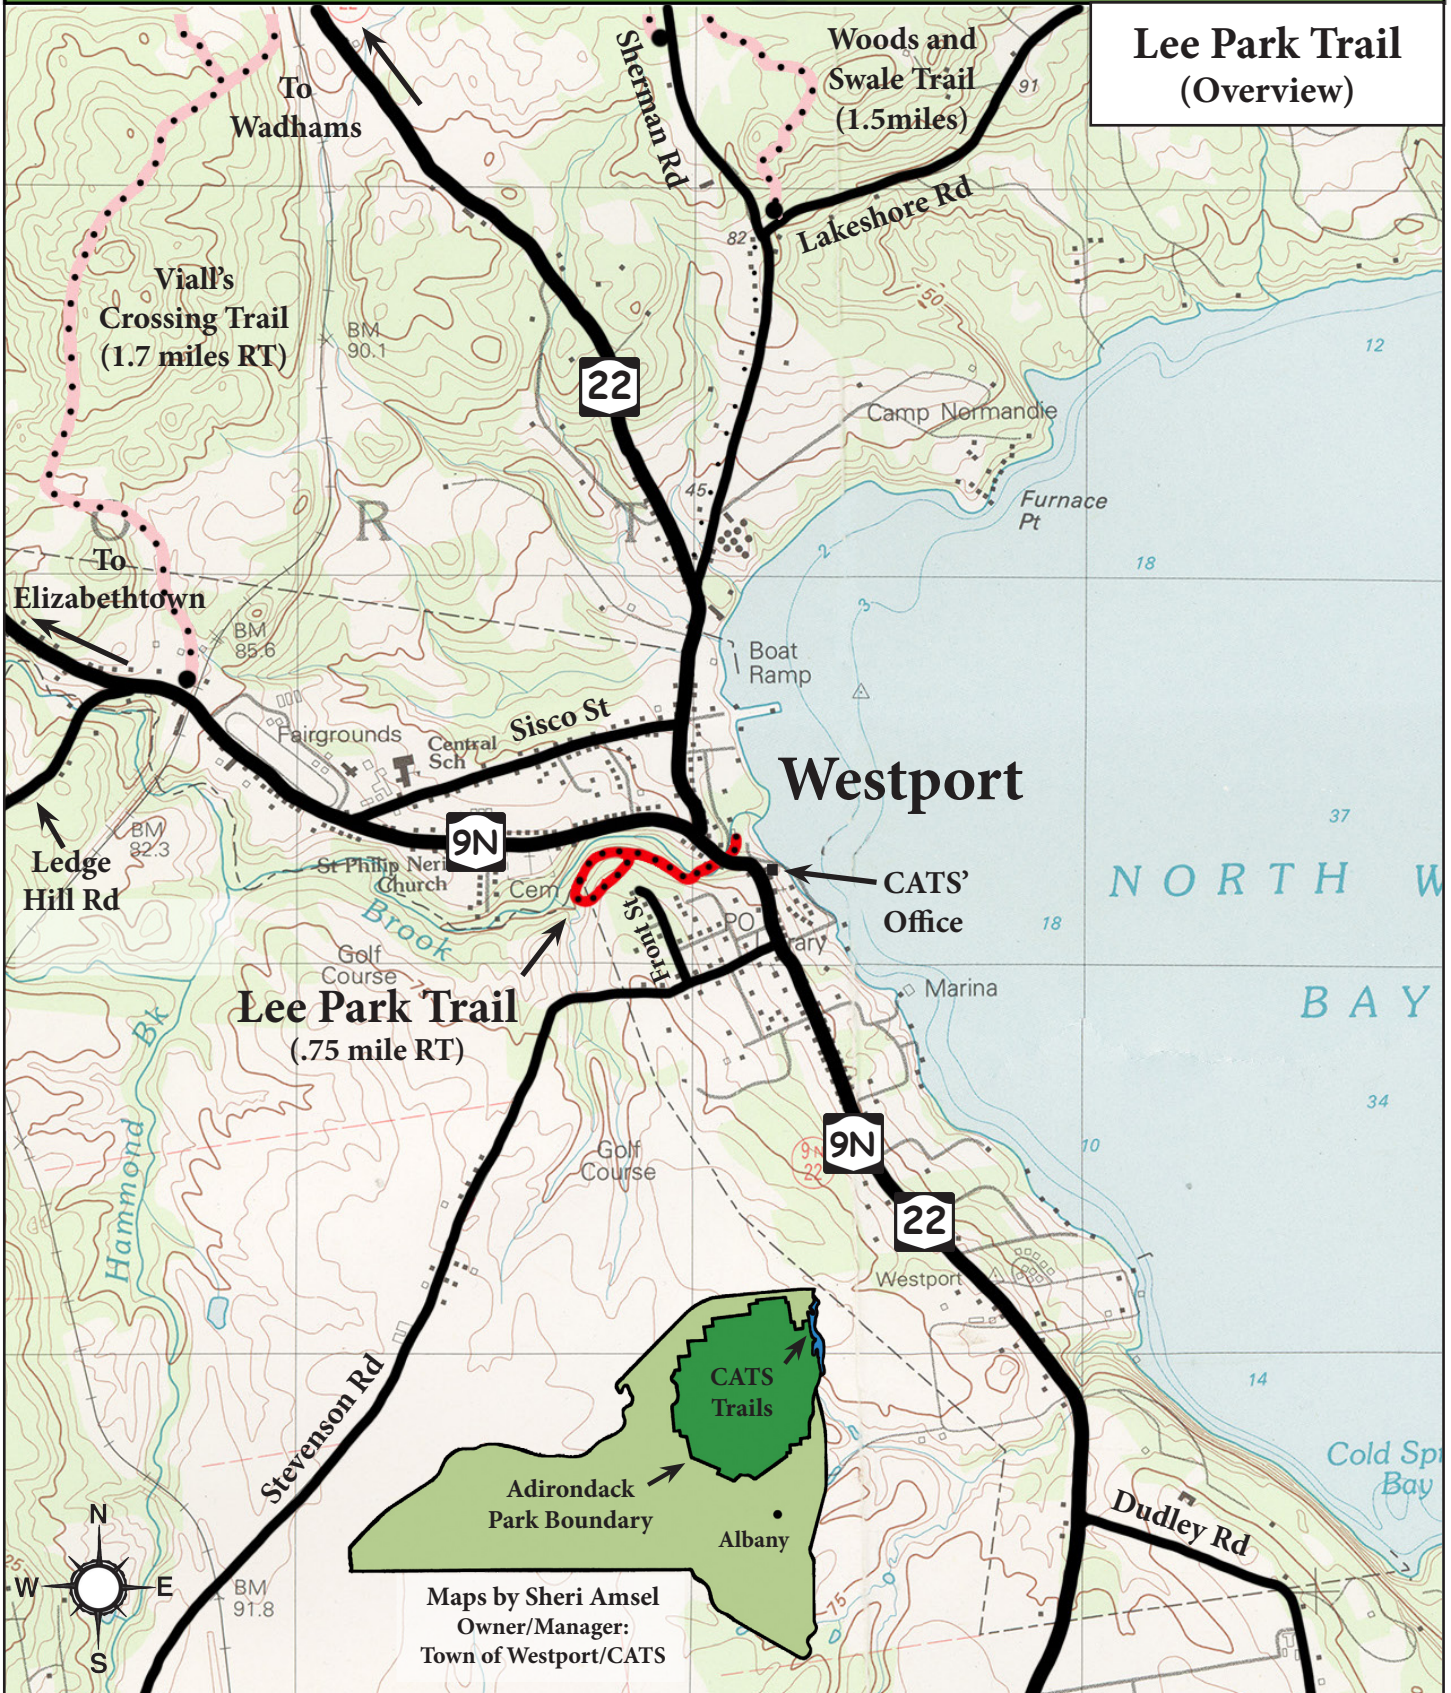

CHAMPLAIN AREA TRAILS

SAVING LAND PAW MAKING TRAILS

Lee Park Trail (Overview)

Maps by Sheri Amsel
Owner/Manager:
Town of Westport/CATS