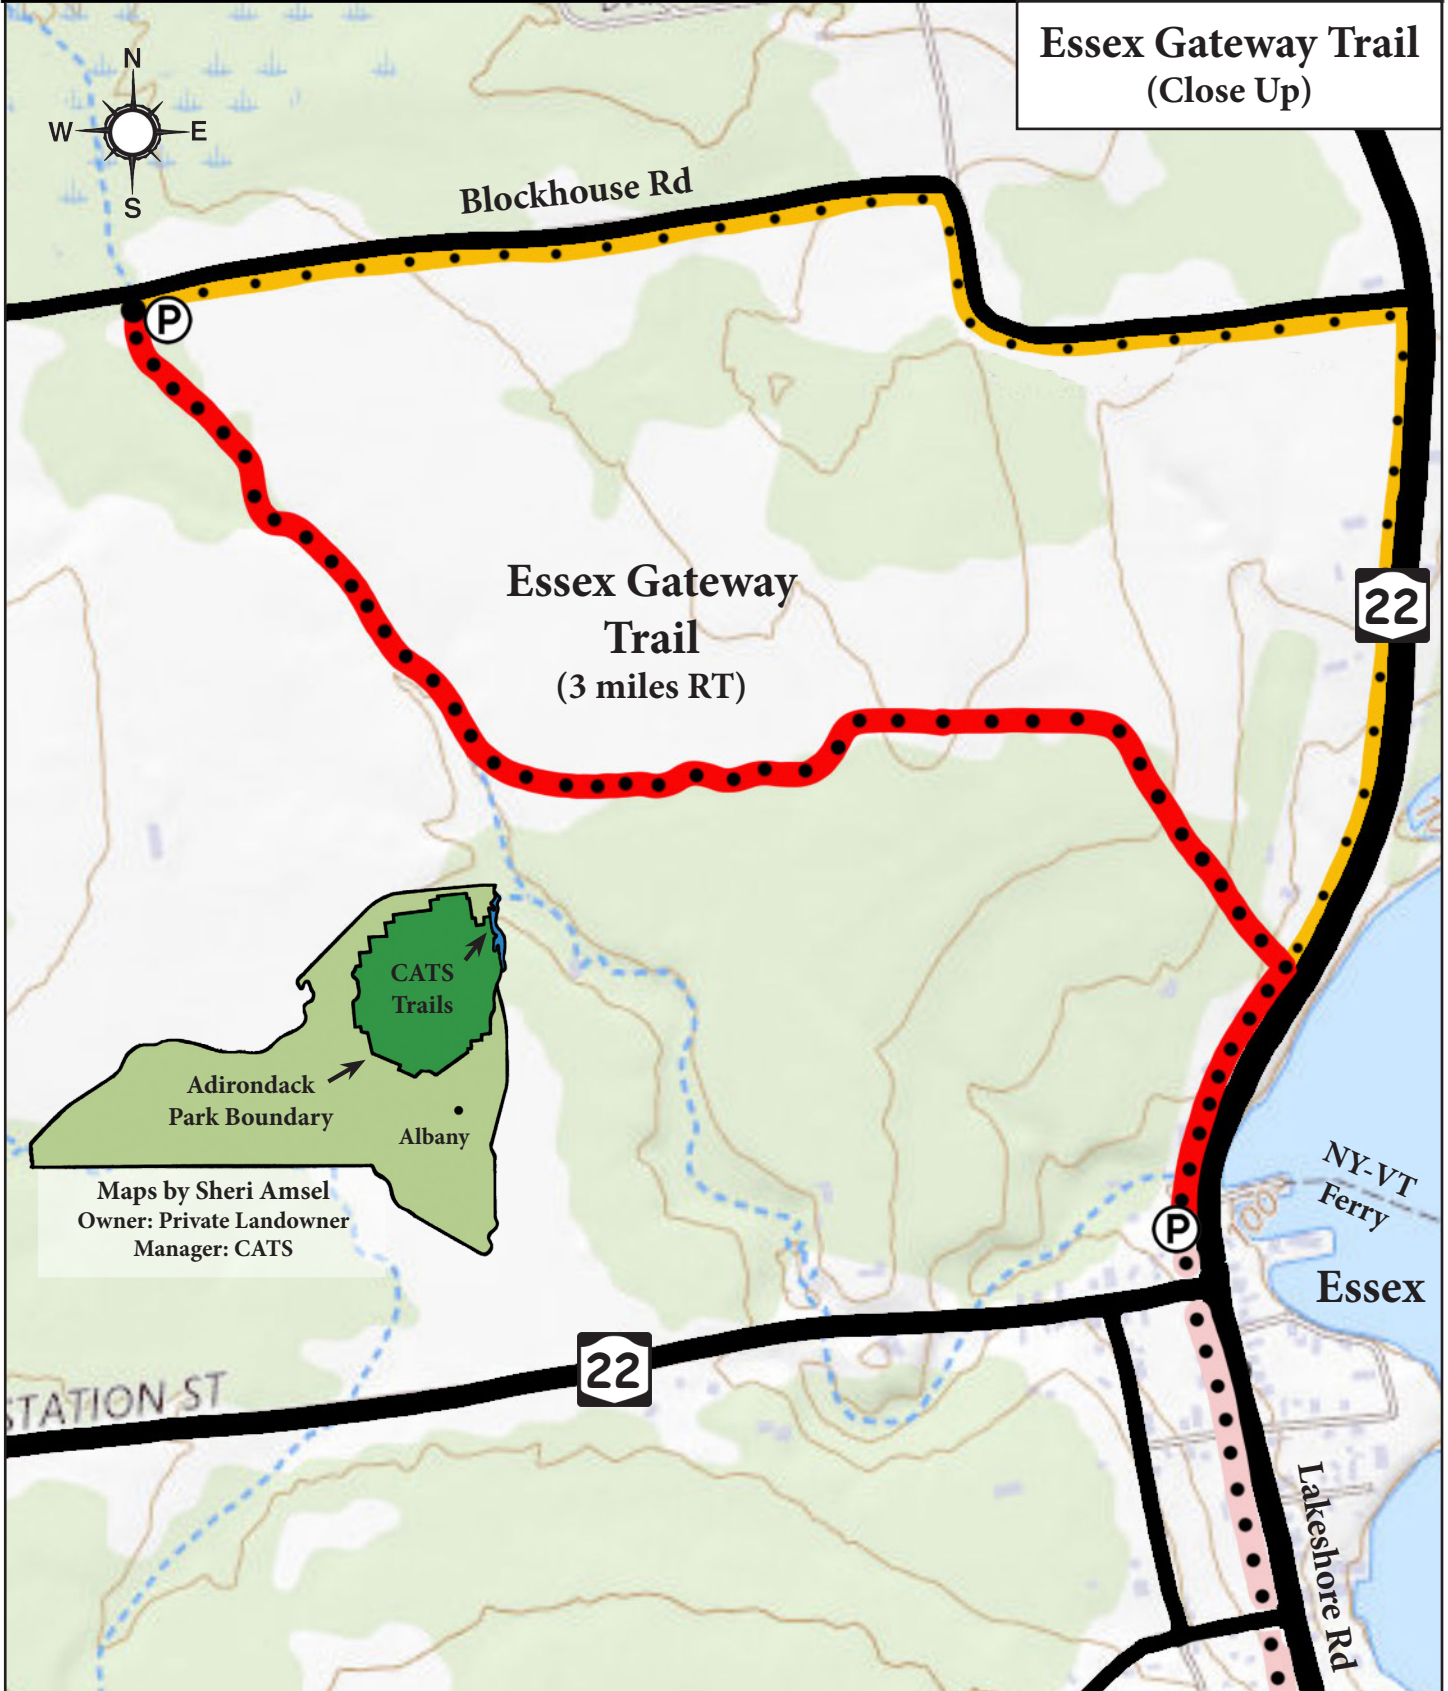

# CHAMPLAIN AREA TRAILS

SAVING LAND MAKING TRAILS

## Essex Gateway Trail (Close Up)

Maps by Sheri Amsel  
Owner: Private Landowner  
Manager: CATS