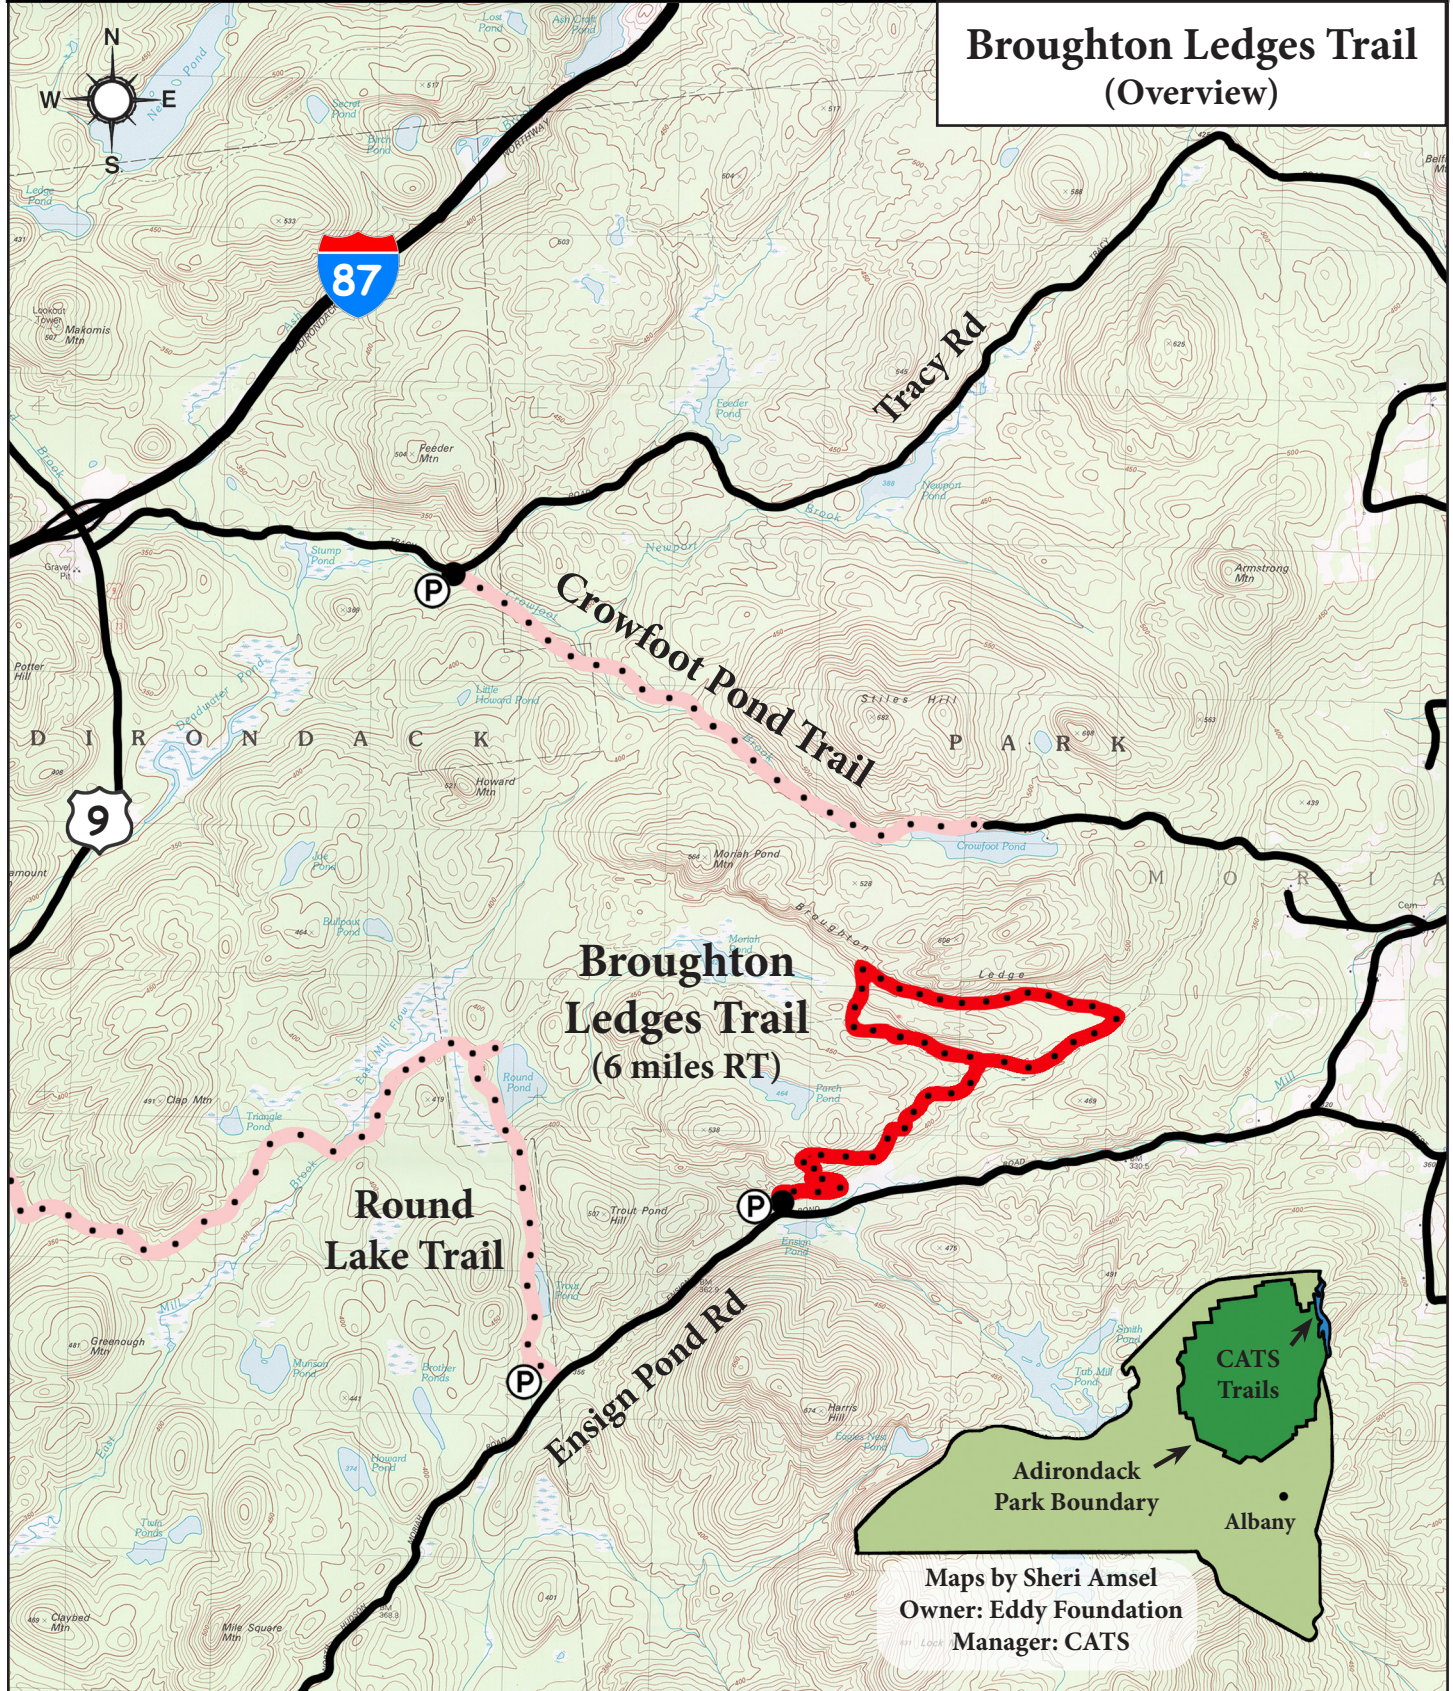

CHAMPLAIN AREA TRAILS

SAVING LAND PAW MAKING TRAILS

Broughton Ledges Trail (Overview)

Maps by Sheri Amsel
Owner: Eddy Foundation
Manager: CATS