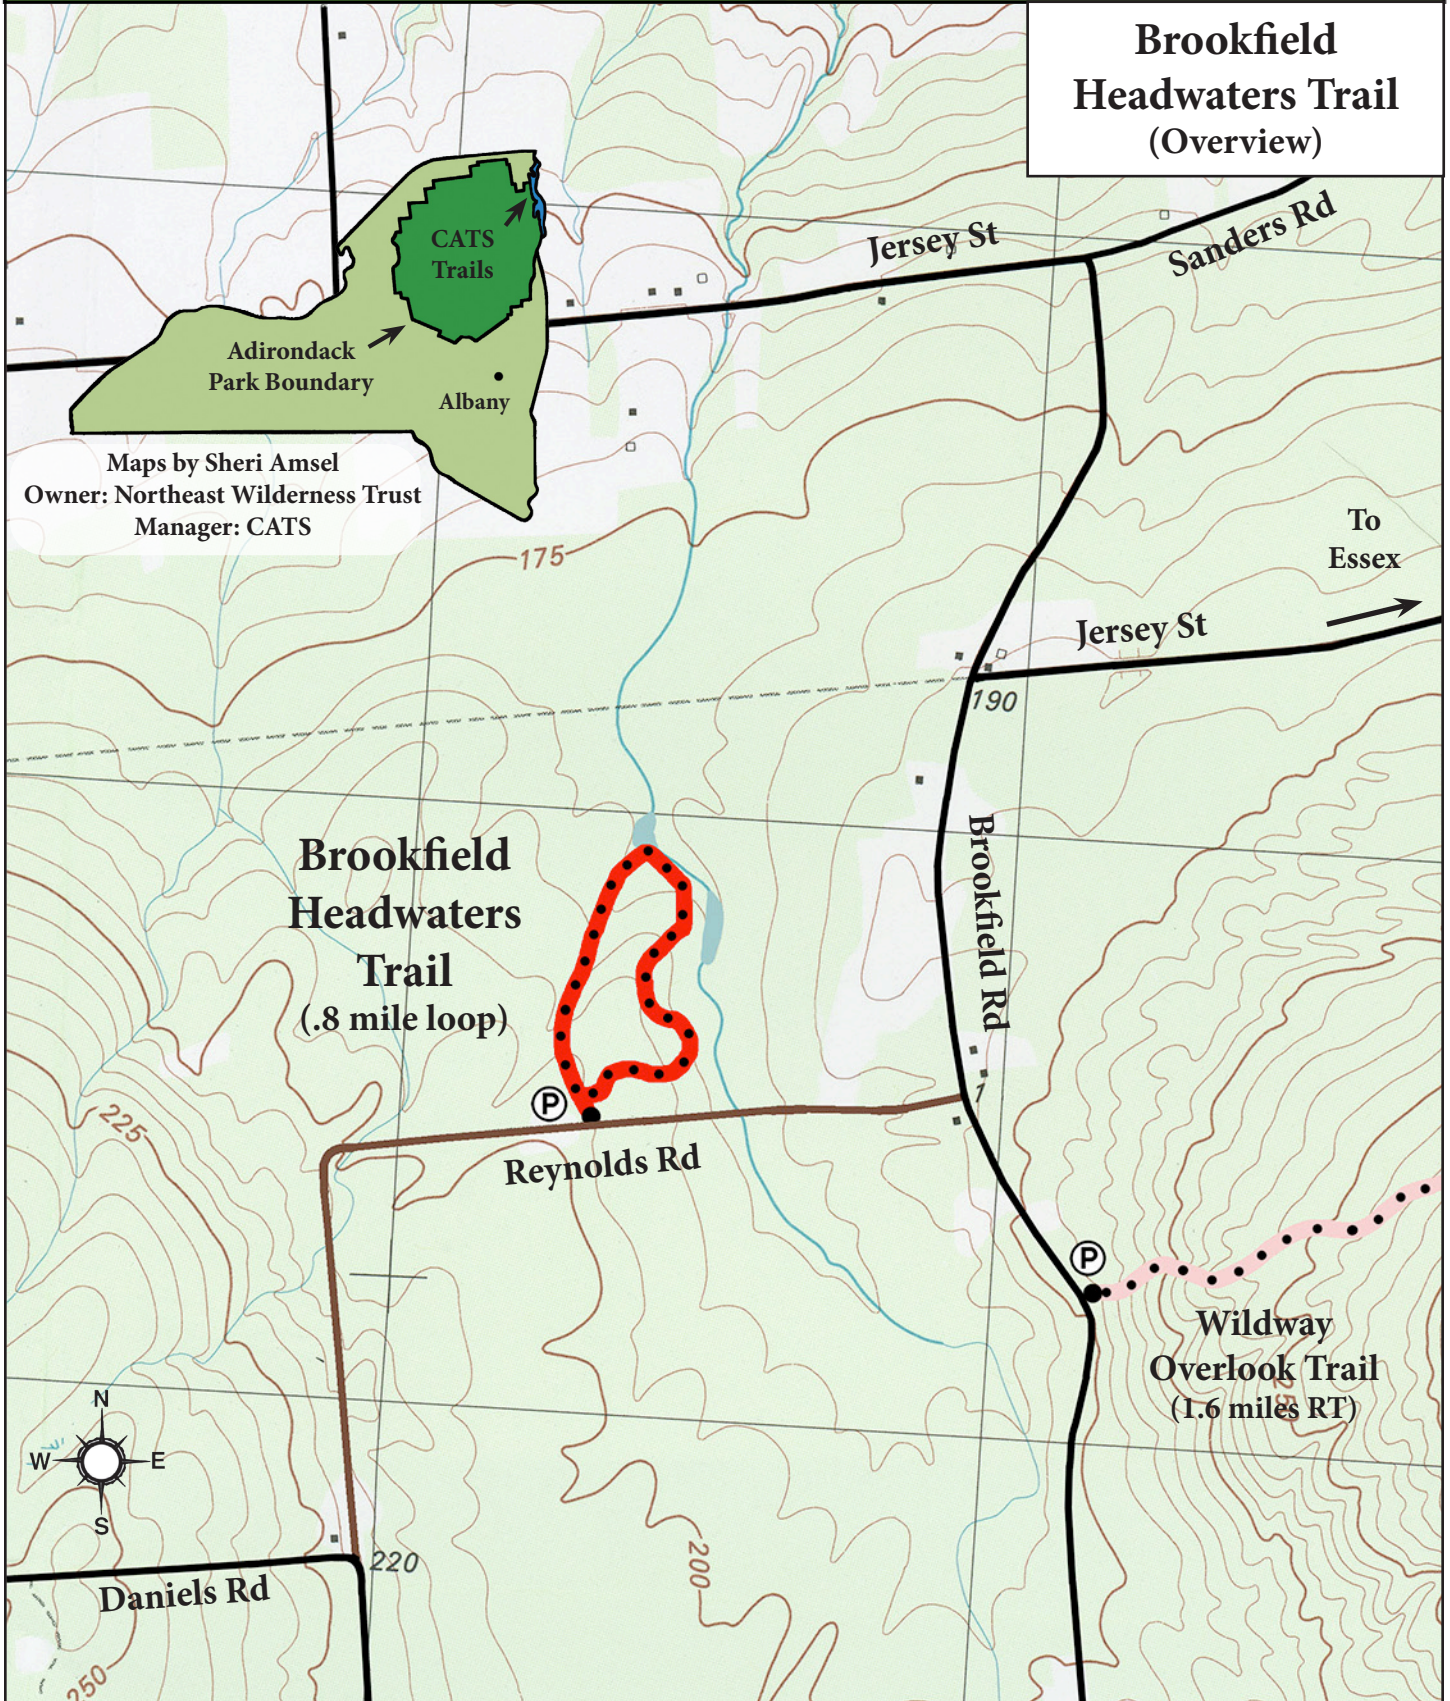

CHAMPLAIN AREA TRAILS

SAVING LAND  MAKING TRAILS

Brookfield Headwaters Trail (Overview)

Maps by Sheri Amsel
Owner: Northeast Wilderness Trust
Manager: CATS

To
Essex