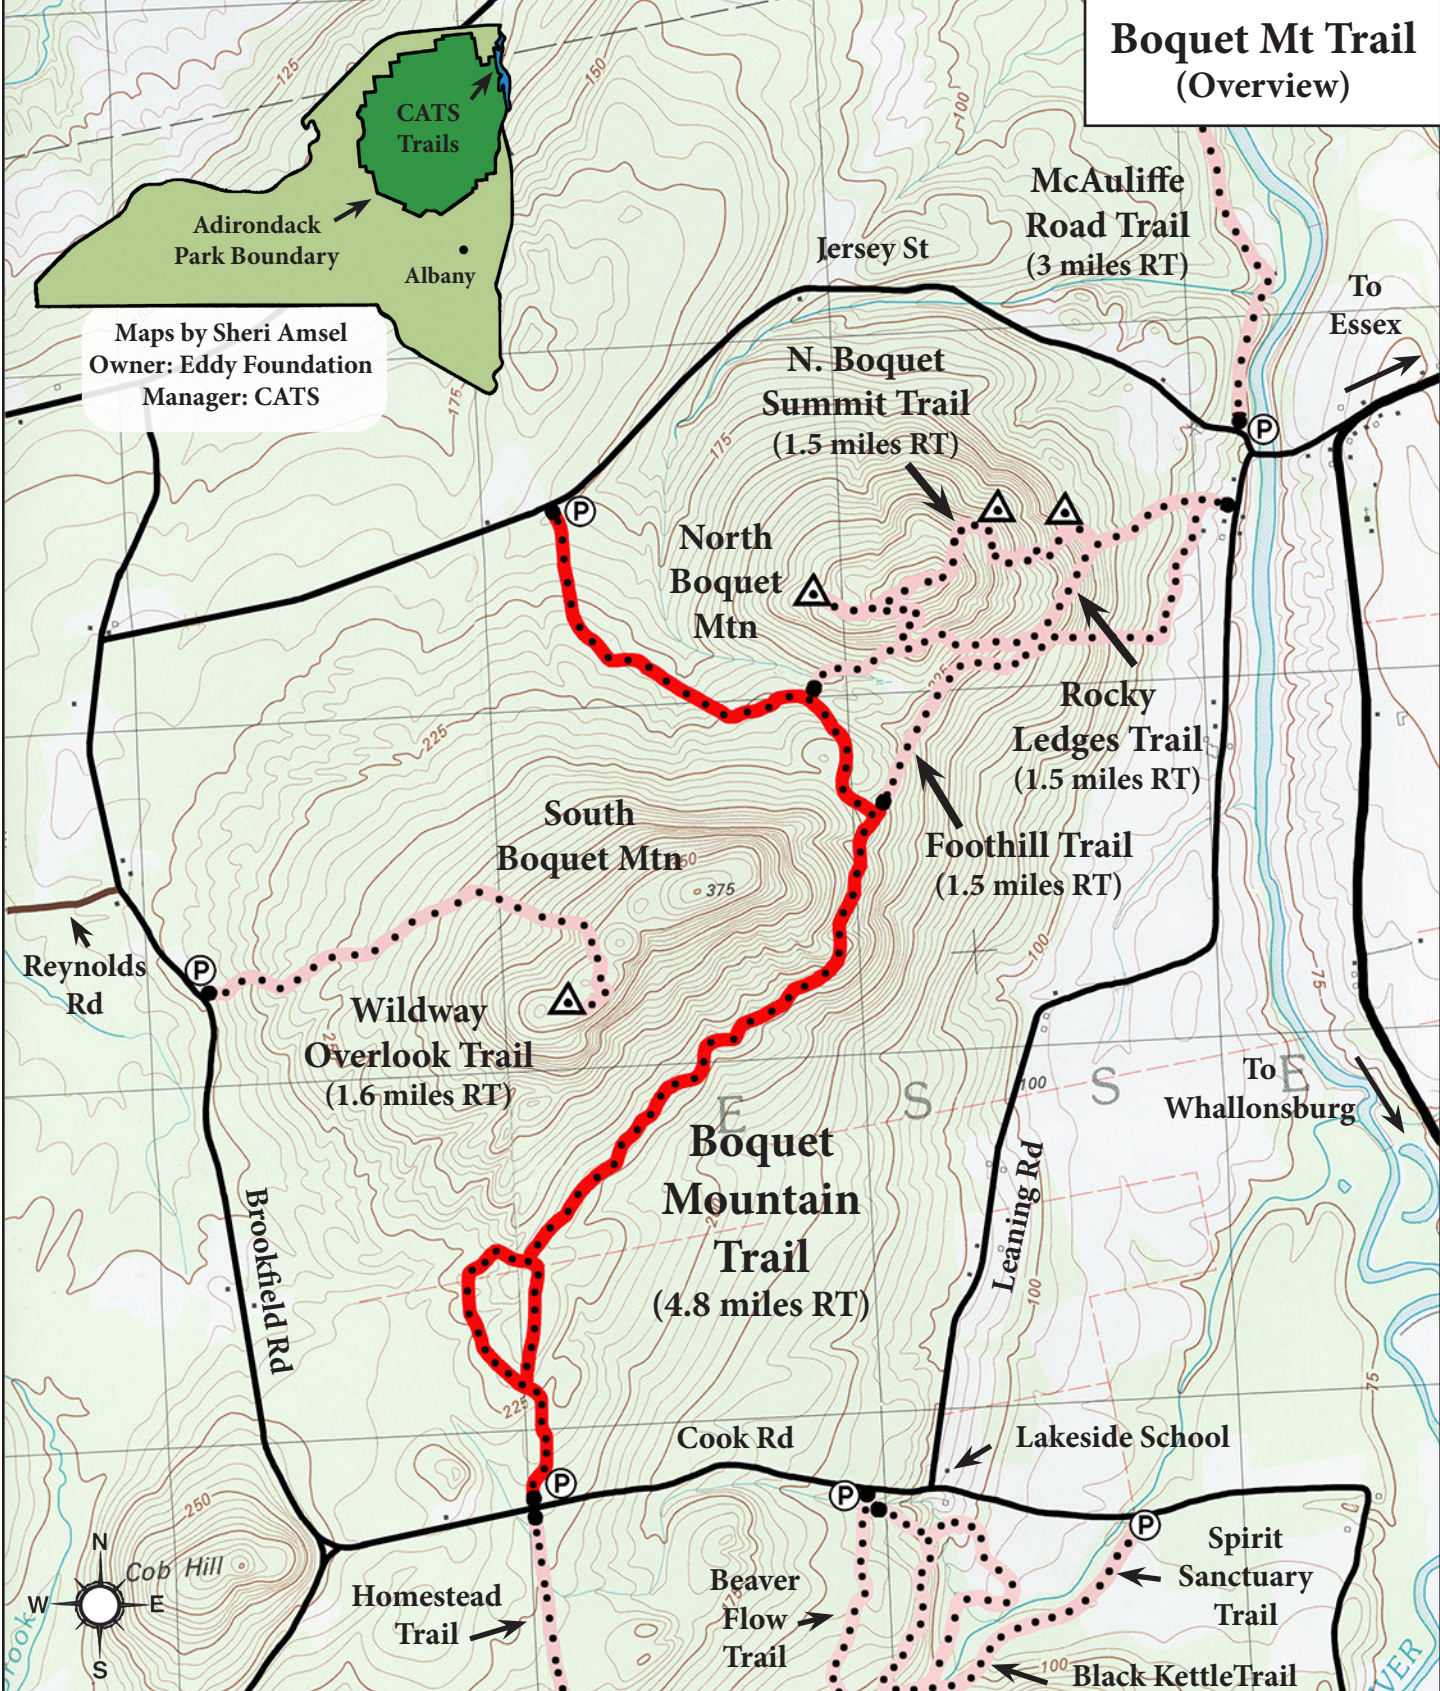

CHAMPLAIN AREA TRAILS

SAVING LAND MAKING TRAILS

Boquet Mt Trail (Overview)

Maps by Sheri Amsel
Owner: Eddy Foundation
Manager: CATS