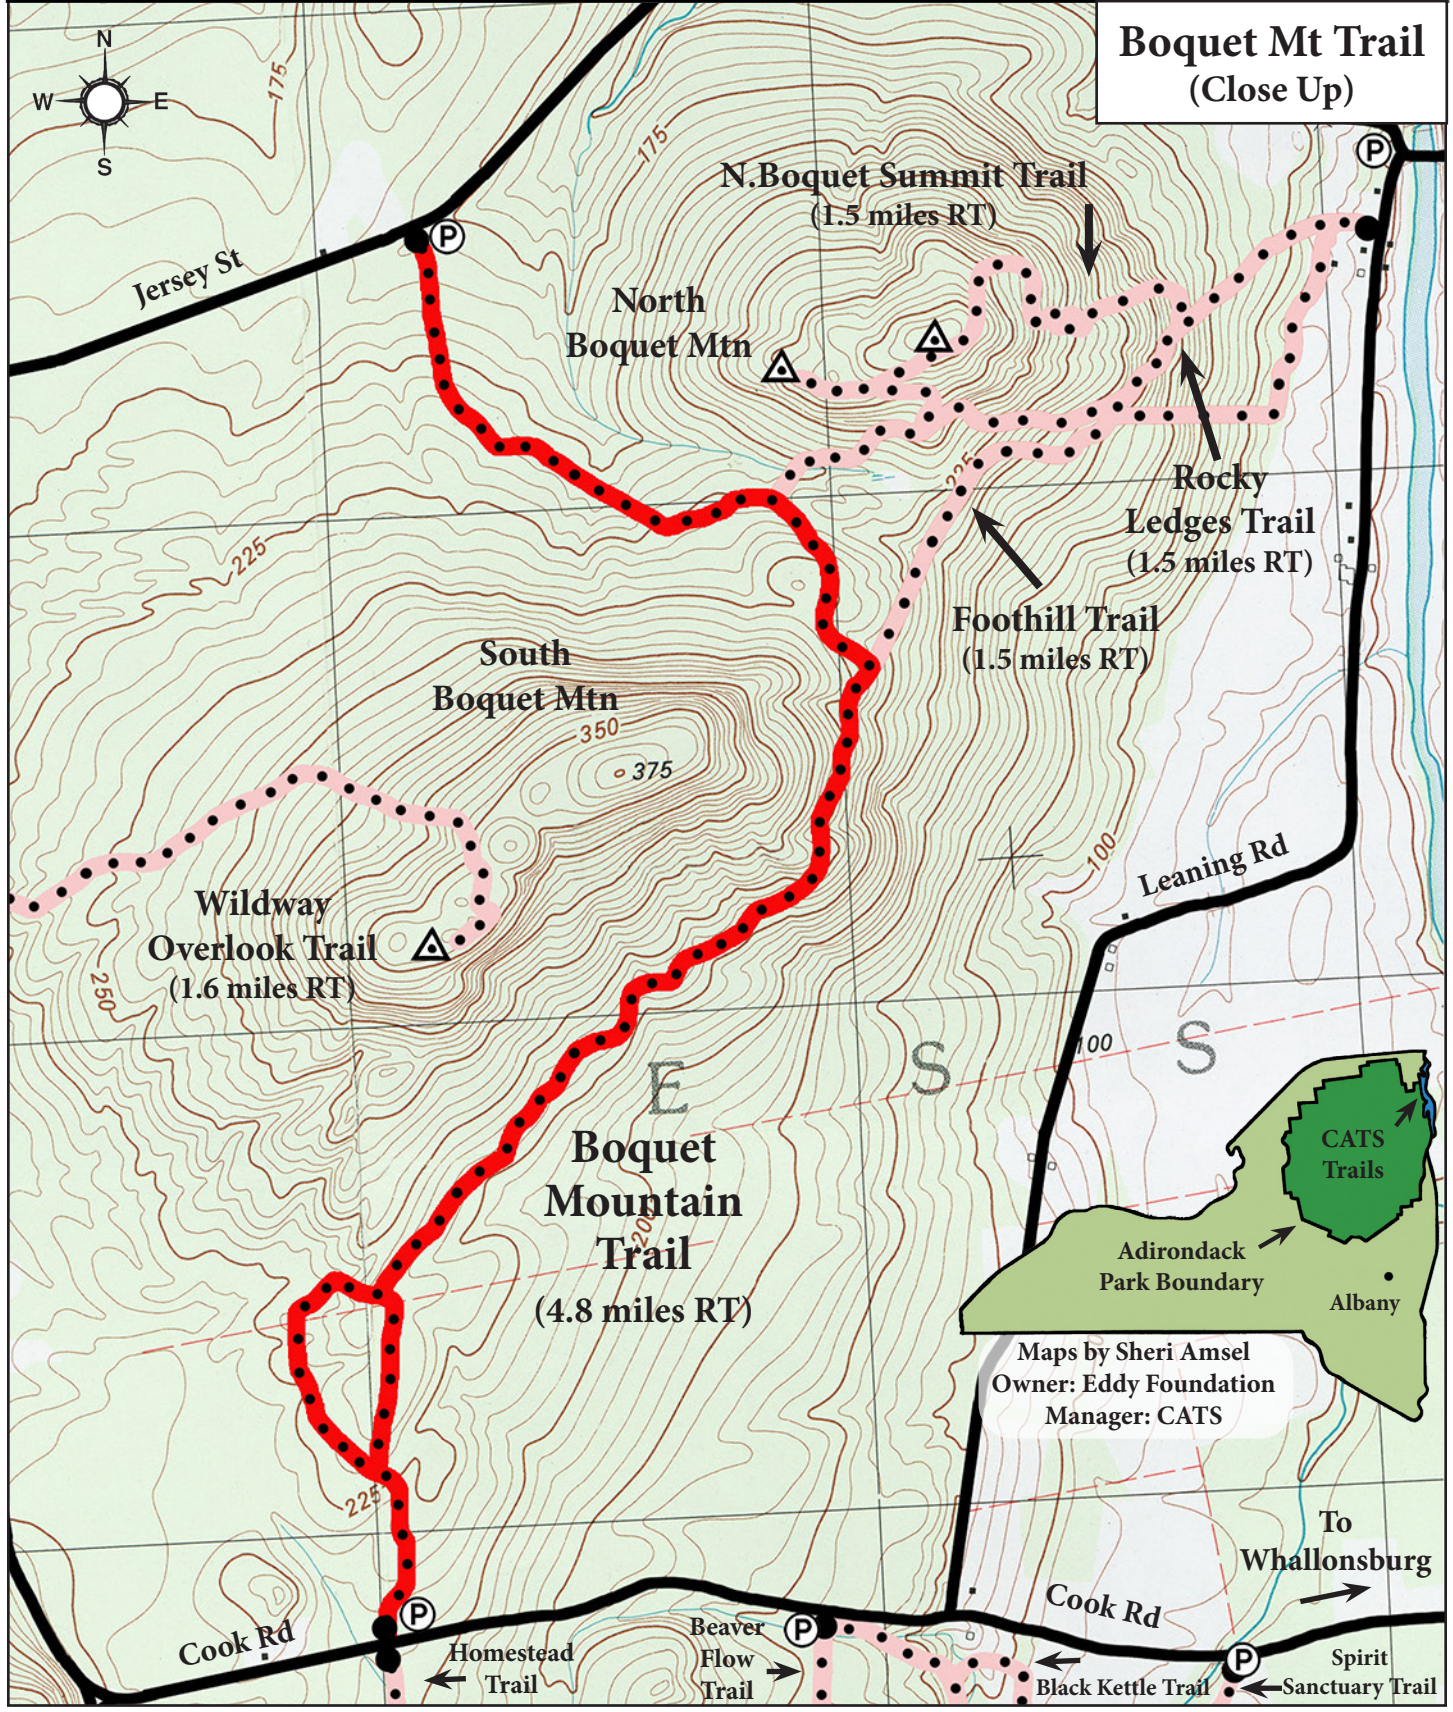

CHAMPLAIN AREA TRAILS

SAVING LAND PAW MAKING TRAILS

Boquet Mt Trail (Close Up)

Maps by Sheri Amsel
Owner: Eddy Foundation
Manager: CATS