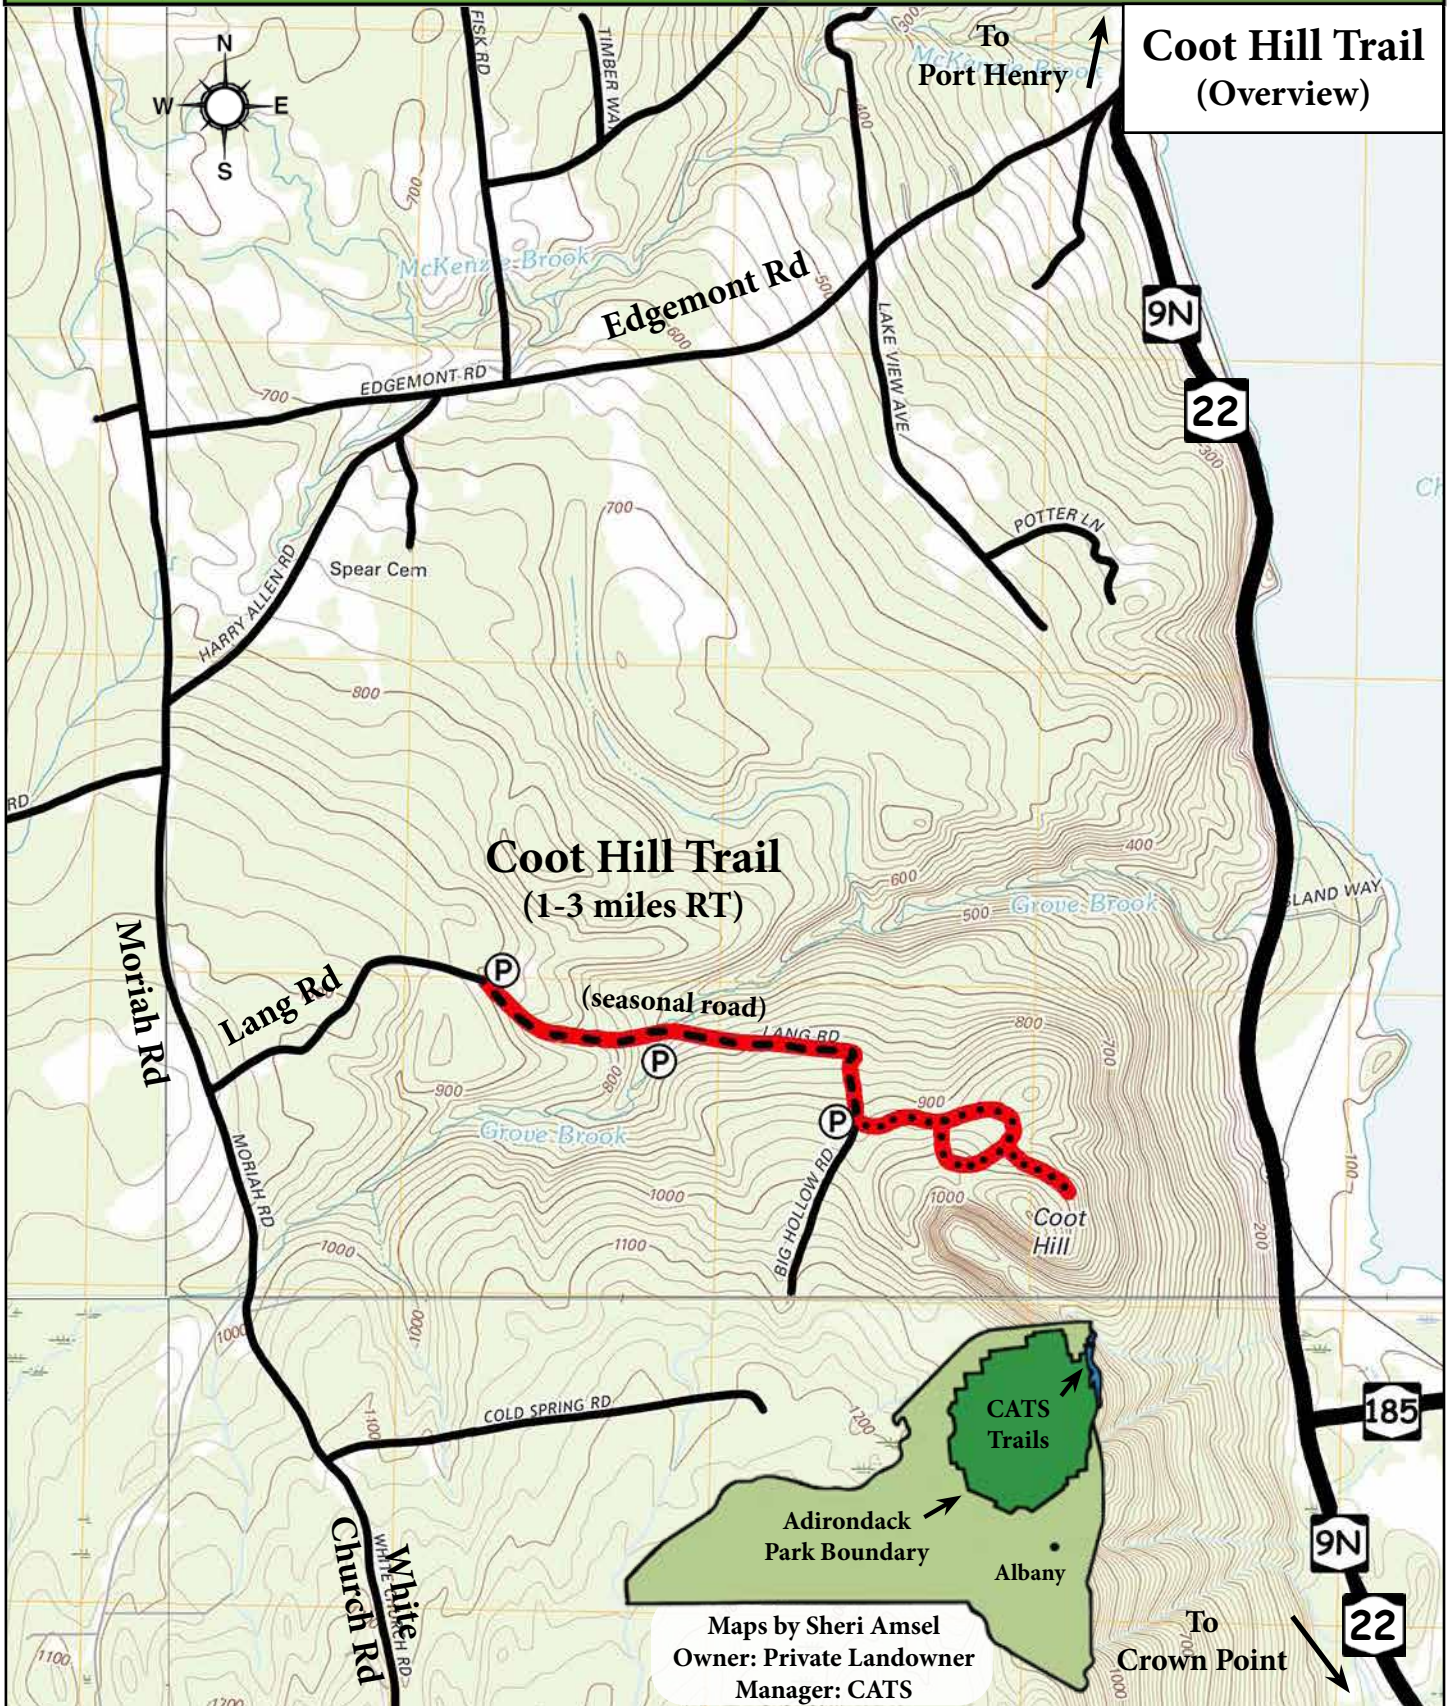

CHAMPLAIN AREA TRAILS

SAVING LAND MAKING TRAILS

Coot Hill Trail
(Overview)

Coot Hill Trail
(1-3 miles RT)

(seasonal road)

Maps by Sheri Amsel
Owner: Private Landowner
Manager: CATS